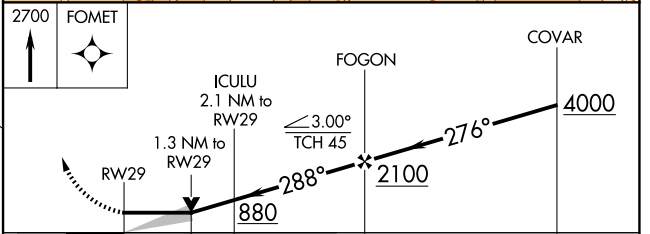

APP CRS	Rwy Idg	3483
288°	TDZE	137
	Apt Elev	137

RNAV (GPS) RWY 29

MARINA MUNI (OAR)

RNP APCH.	MISSED APPROACH: Climb to 2700 direct FOMET and hold, continue climb-in-hold to 2700.
 NA	

AWOS-3PT 134.025	NORCAL APP CON 133.0 251.15	UNICOM 122.7 (CTAF) 0
----------------------------	---------------------------------------	---------------------------------