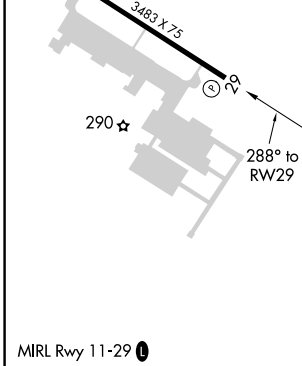

APP CRS	Rwy Idg	3483
288°	TDZE	137
	Apt Elev	137

RNAV (GPS) RWY 29

MARINA MUNI (OAR)

RNP APCH.	MISSED APPROACH: Climb to 2700 direct FOMET and hold, continue climb-in-hold to 2700.
 NA	

AWOS-3PT 134.025	NORCAL APP CON 133.0 251.15	UNICOM 122.7 (CTAF) 0
----------------------------	---------------------------------------	---------------------------------