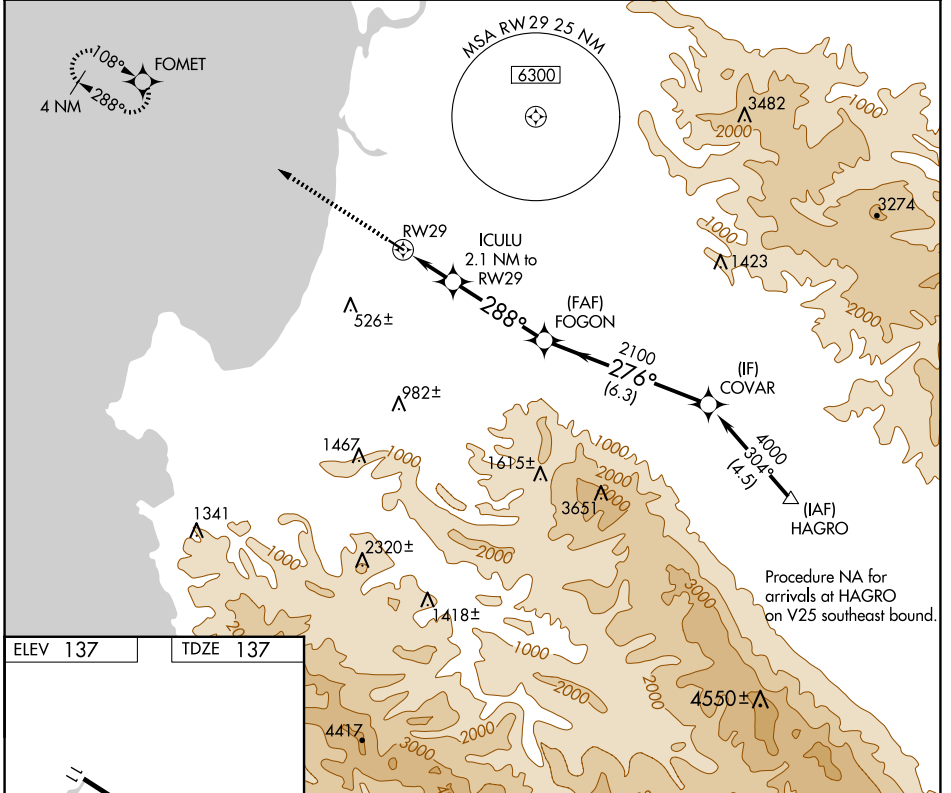

APP CRS	Rwy Idg	3483
288°	TDZE	137
	Apt Elev	137

RNAV (GPS) RWY 29

MARINA MUNI (OAR)

RNP APCH.	MISSED APPROACH: Climb to 2700 direct FOMET and hold, continue climb-in-hold to 2700.
 NA	

AWOS-3PT 134.025	NORCAL APP CON 133.0 251.15	UNICOM 122.7 (CTAF) 0
----------------------------	---------------------------------------	---------------------------------

CATEGORY	A	B	C	D
LNAV MDA	600-1	463 (500-1)	NA	
CIRCLING	640-1 503 (600-1)	760-1 623 (700-1)	NA	

SW-2, 23 JAN 2025 to 20 FEB 2025

SW-2, 23 JAN 2025 to 20 FEB 2025