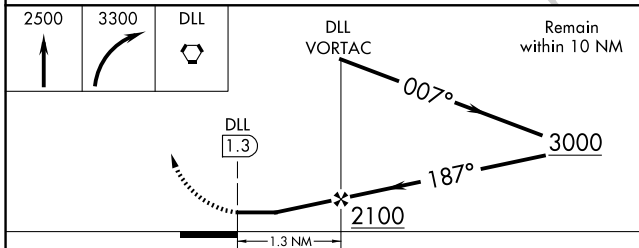

VORTAC DLL 117.0 Chan 117	APP CRS 187°	Rwy Idg TDZE Apt Elev	N/A N/A 979
---	------------------------	-----------------------------	--

VOR-A
BARABOO/WISCONSIN DELLS RGNL (DLL)

⚠ Circling NA to Rwy's 14 and 32. MISSED APPROACH: Climb to 2500 then climbing right turn to 3300 direct DLL VORTAC and hold, continue climb-in-hold to 3300.

AWOS-3 118.325	MADISON APP CON ★ 135.45 343.7	UNICOM 123.05(CTAF) 0
--------------------------	--	---------------------------------

CATEGORY	A	B	C	D	FAF to MAP 1.3 NM					
CIRCLING	1520-1	541 (600-1)	1580-1¾ 601 (700-1¾)	NA	Knots	60	90	120	150	180
					Min:Sec	1:18	0:52	0:39	0:31	0:26