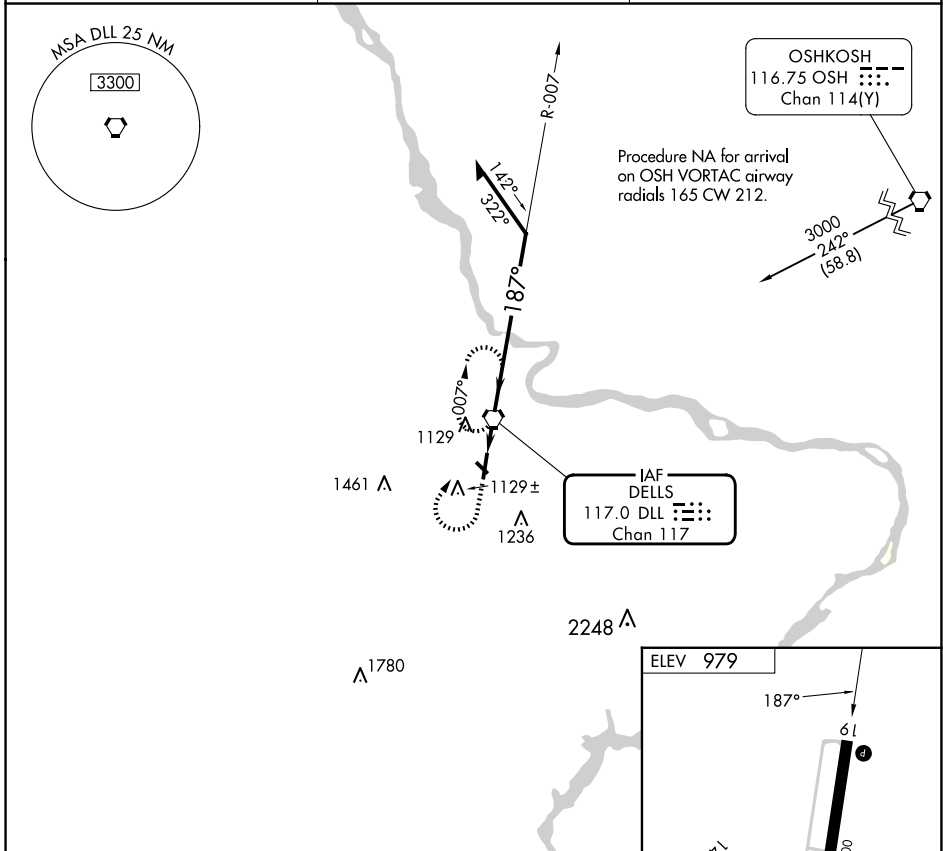

VORTAC DLL 117.0 Chan 117	APP CRS 187°	Rwy Idg TDZE Apt Elev	N/A N/A 979
---	------------------------	-----------------------------	--

VOR-A
BARABOO/WISCONSIN DELLS RGNL (DLL)

⚠ Circling NA to Rwy's 14 and 32. MISSED APPROACH: Climb to 2500 then climbing right turn to 3300 direct DLL VORTAC and hold, continue climb-in-hold to 3300.

AWOS-3 118.325	MADISON APP CON ★ 135.45 343.7	UNICOM 123.05(CTAF) 0
--------------------------	--	---------------------------------

CATEGORY	A	B	C	D	FAF to MAP 1.3 NM					
CIRCLING	1520-1	541 (600-1)	1580-1¾ 601 (700-1¾)	NA	Knots	60	90	120	150	180
					Min:Sec	1:18	0:52	0:39	0:31	0:26