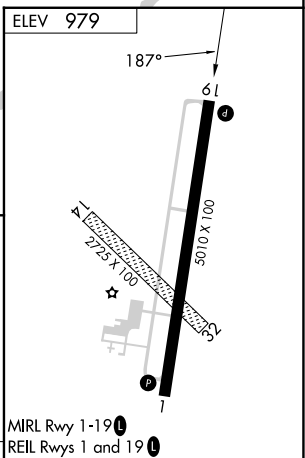

VORTAC DLL 117.0 Chan 117	APP CRS 187°	Rwy Idg TDZE Apt Elev	N/A N/A 979

VOR-A
BARABOO/WISCONSIN DELLS RGNL (DLL)

⚠ Circling NA to Rwy's 14 and 32. MISSED APPROACH: Climb to 2500 then climbing right turn to 3300 direct DLL VORTAC and hold, continue climb-in-hold to 3300.

AWOS-3 118.325	MADISON APP CON ★ 135.45 343.7	UNICOM 123.05(CTAF) 0

CATEGORY	A	B	C	D	FAF to MAP 1.3 NM					
CIRCLING	1520-1	541 (600-1)	1580-1¾ 601 (700-1¾)	NA	Knots	60	90	120	150	180
					Min:Sec	1:18	0:52	0:39	0:31	0:26