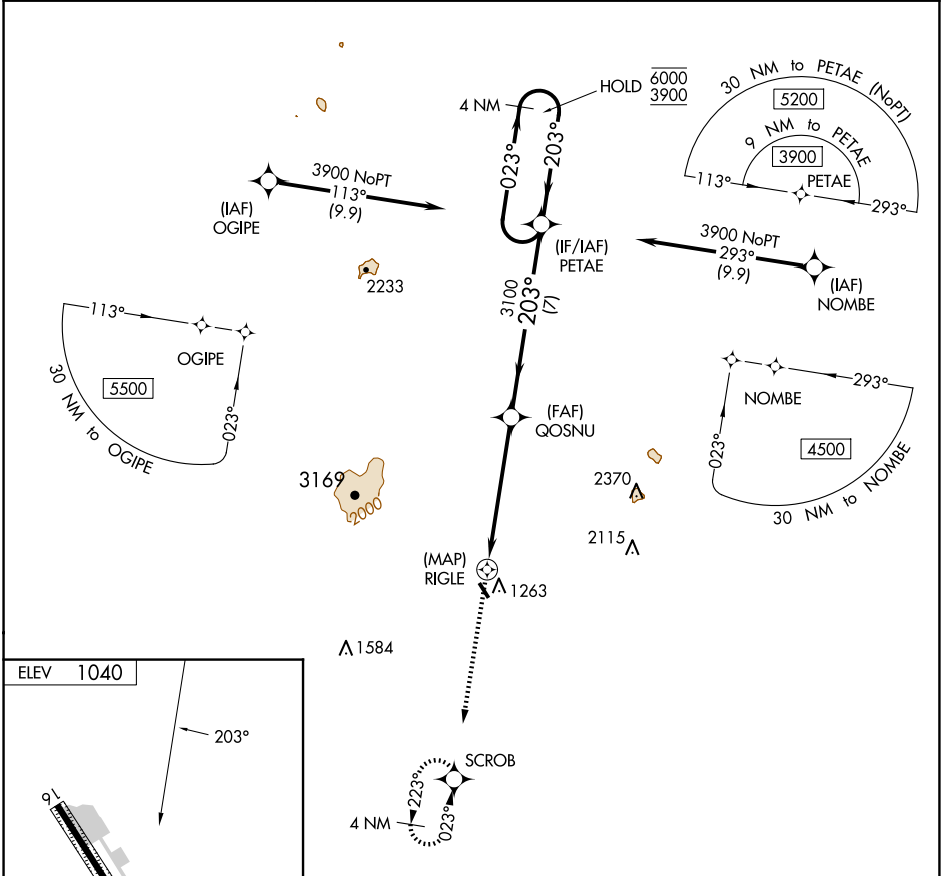

APP CRS	Rwy Idg	N/A
203°	TDZE	N/A
	Apt Elev	1040

RNAV (GPS)-C

JAFFREY AIRFIELD SILVER RANCH (A/FN)

RNP APCH.		MISSED APPROACH: Climb to 3000 direct SCROB and hold.
Procedure NA at night.		
ASOS 135.875	BOSTON CENTER 123.75 338.2	UNICOM 122.8 (CTAF)

3000	SCROB	4 NM Holding Pattern			
RIGLE		QOSNU		PETAE	
5.5 NM		7 NM		023° → 6000 ← 203° 3900	
CATEGORY	A	B	C	D	
C CIRCLING	1680-1 640 (700-1)	1840-1 800 (800-1)	NA		

NE-1, 23 JAN 2025 to 20 FEB 2025

NE-1, 23 JAN 2025 to 20 FEB 2025