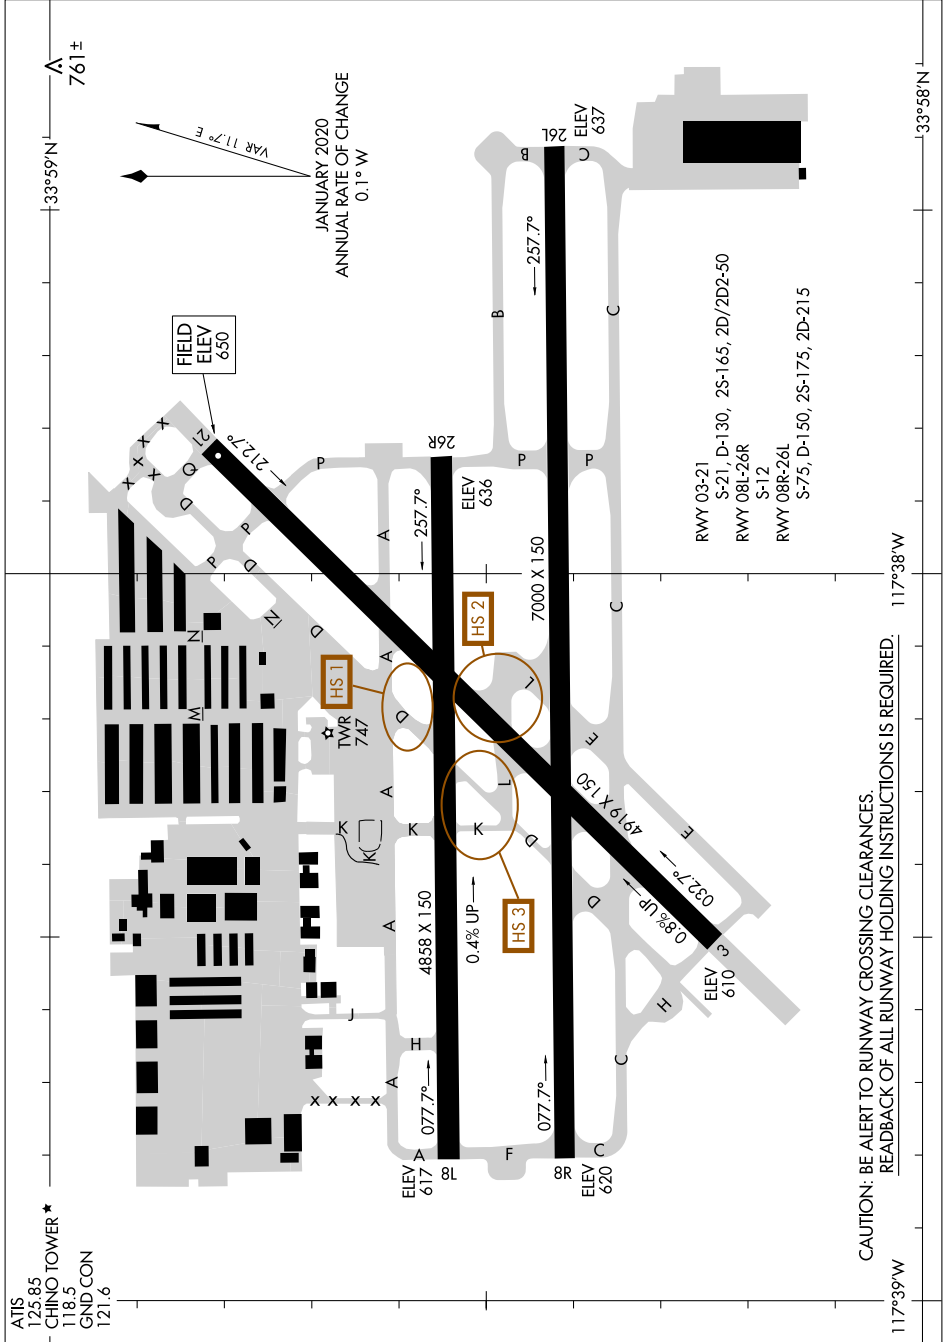

AIRPORT DIAGRAM

AL-5599 (FAA)

CHINO (CNO)
CHINO, CALIFORNIA

SW-3, 23 JAN 2025 to 20 FEB 2025

CAUTION: BE ALERT TO RUNWAY CROSSING CLEARANCES.
READBACK OF ALL RUNWAY HOLDING INSTRUCTIONS IS REQUIRED.

117°39'W

117°38'W

33°58'N

AIRPORT DIAGRAM

CHINO, CALIFORNIA
CHINO (CNO)

SW-3, 23 JAN 2025 to 20 FEB 2025