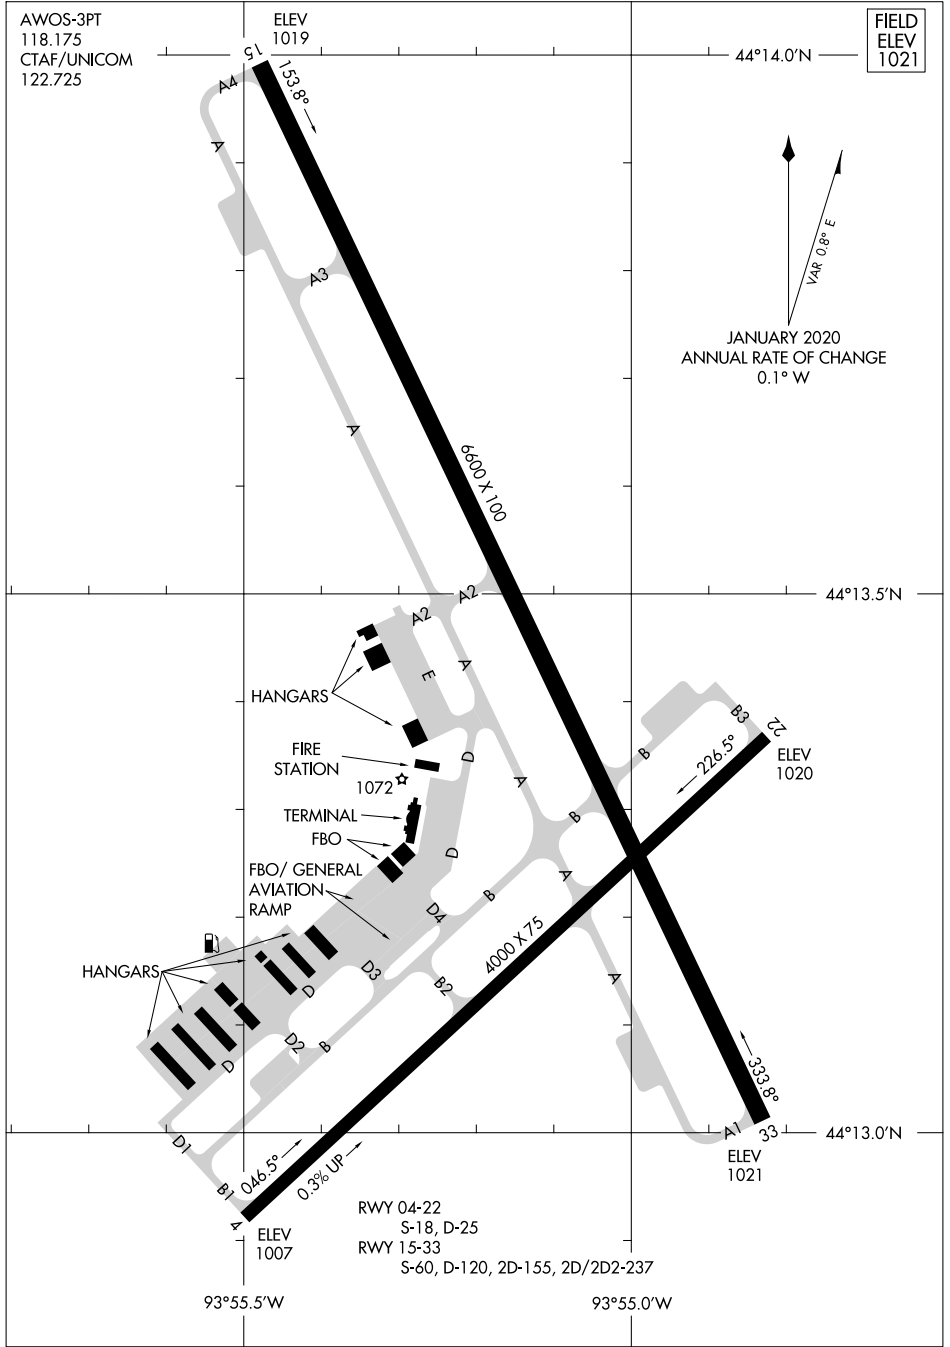

# AIRPORT DIAGRAM

AL-5755 (FAA)

MANKATO RGNL (MKT)  
MANKATO, MINNESOTA

AWOS-3PT  
118.175  
CTAF/UNICOM  
122.725

FIELD  
ELEV  
1021

44°14.0'N

JANUARY 2020  
ANNUAL RATE OF CHANGE  
0.1° W

NC-1, 23 JAN 2025 to 20 FEB 2025

NC-1, 23 JAN 2025 to 20 FEB 2025

93°55.5'W

93°55.0'W

RWY 04-22  
S-18, D-25  
RWY 15-33  
S-60, D-120, 2D-155, 2D/2D2-237