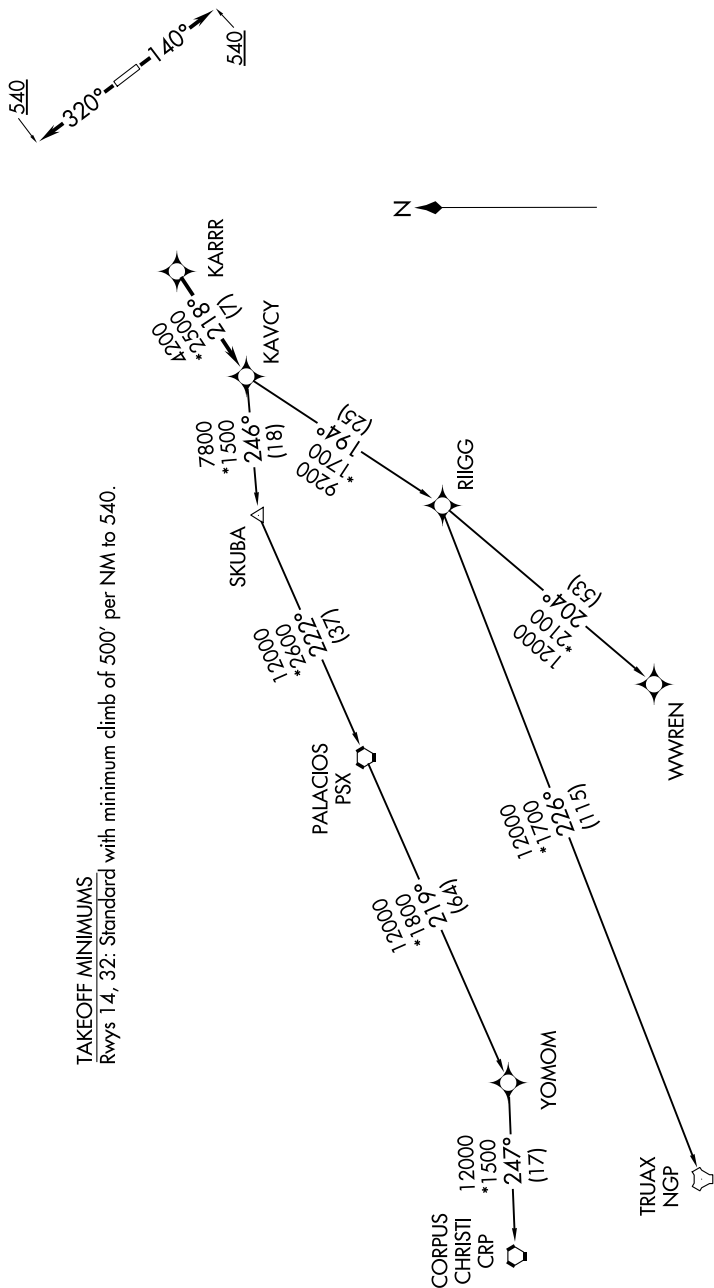

KARR SEVEN DEPARTURE (RNAV)

**TOP ALTITUDE:
ASSIGNED BY ATC**

RNAV-1 DME/DME/IRU or GPS.
RADAR required.

CTAF
122.8
HOUSTON DEP CON
134.45 284.0

NOTE: Chart not to scale.

(NARRATIVE ON FOLLOWING PAGE)