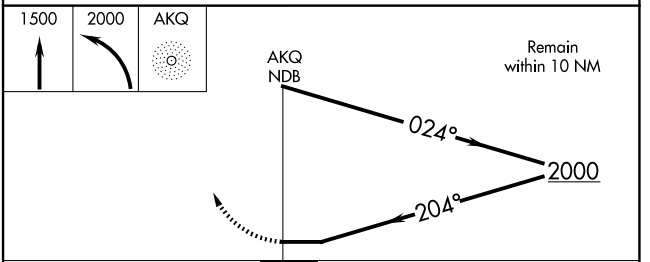

CATEGORY	A	B	C	D
S-20		1120-3	1010 (1100-3)	
CIRCLING		1120-3	1009 (1100-3)	

NE-3, 23 JAN 2025 to 20 FEB 2025

NE-3, 23 JAN 2025 to 20 FEB 2025