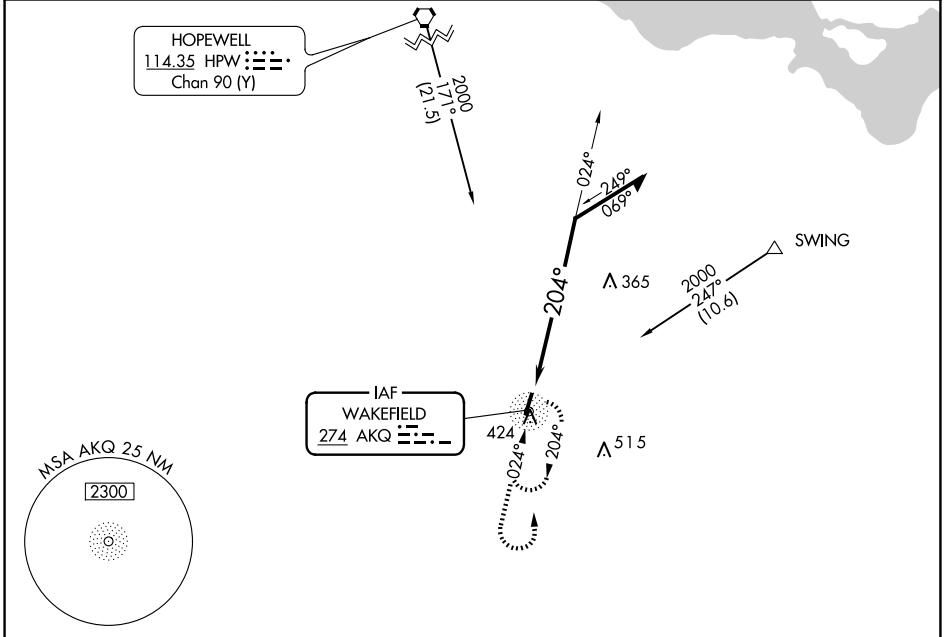

NDB AKQ	APP CRS	Rwy Idg	<b>3866</b>
<b>274</b>	<b>204°</b>	TDZE	<b>110</b>
		Apt Elev	<b>111</b>

# NDB RWY 20

WAKEFIELD MUNI (AKQ)

NA Procedure NA at night.	MISSED APPROACH: Climb to 1500 then climbing left turn to 2000 direct AKQ NDB and hold.
------------------------------	---

ASOS <b>128.325</b>	NORFOLK APP CON <b>127.9 269.425</b>	UNICOM <b>122.8 (CTAF)</b>
------------------------	---	-------------------------------

ELEV 111	TDZE 110
----------	----------

CATEGORY	A	B	C	D
S-20		1120-3	1010 (1100-3)	
CIRCLING		1120-3	1009 (1100-3)	

NE-3, 23 JAN 2025 to 20 FEB 2025

NE-3, 23 JAN 2025 to 20 FEB 2025