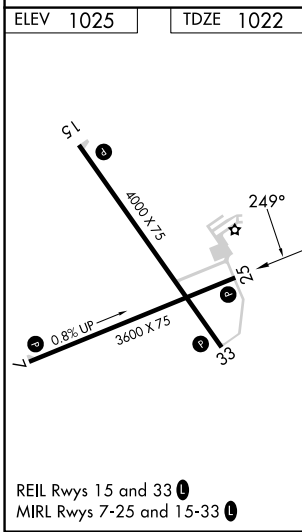

APP CRS	Rwy Idg	3600
249°	TDZE	1022
	Apt Elev	1025

RNAV (GPS) RWY 25

PLATTEVILLE MUNI (PVB)

RNP APCH - GPS.		MISSED APPROACH: Climbing right turn to 3000 direct CERIG and hold.
<p>▼ Rwy 25 helicopter visibility reduction below 1 SM NA. Straight-in Rwy 25 NA at night, Circling Rws 7, 25 NA at night.</p>		
AWOS-3 120.575	CHICAGO CENTER 133.95 281.4	UNICOM 122.7 (CTAF) ①

Procedure NA for arrival at DALEY on V341 northeast bound and on V24-171 southeast bound.

EC-3, 23 JAN 2025 to 20 FEB 2025

EC-3, 23 JAN 2025 to 20 FEB 2025