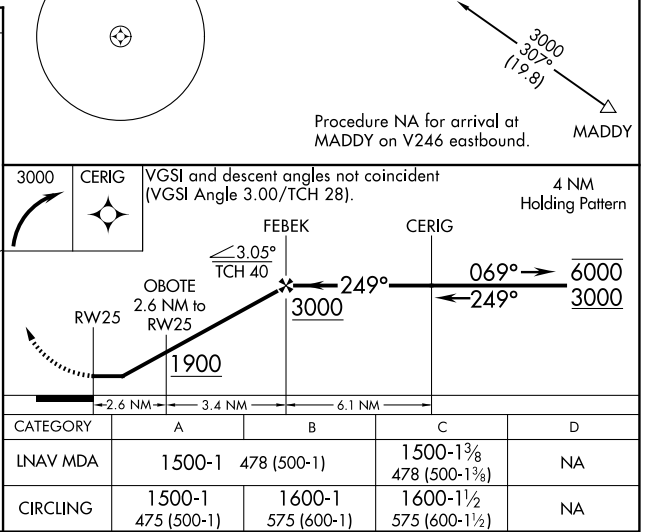

APP CRS	Rwy Idg	3600
249°	TDZE	1022
	Apt Elev	1025

RNAV (GPS) RWY 25

PLATTEVILLE MUNI (PVB)

RNP APCH - GPS.		MISSED APPROACH: Climbing right turn to 3000 direct CERIG and hold.
<p>▼ Rwy 25 helicopter visibility reduction below 1 SM NA. Straight-in Rwy 25 NA at night, Circling Rws 7, 25 NA at night.</p>		
AWOS-3 120.575	CHICAGO CENTER 133.95 281.4	UNICOM 122.7 (CTAF) ①

Procedure NA for arrival at DALEY on V341 northeast bound and on V24-171 southeast bound.

EC-3, 23 JAN 2025 to 20 FEB 2025

EC-3, 23 JAN 2025 to 20 FEB 2025