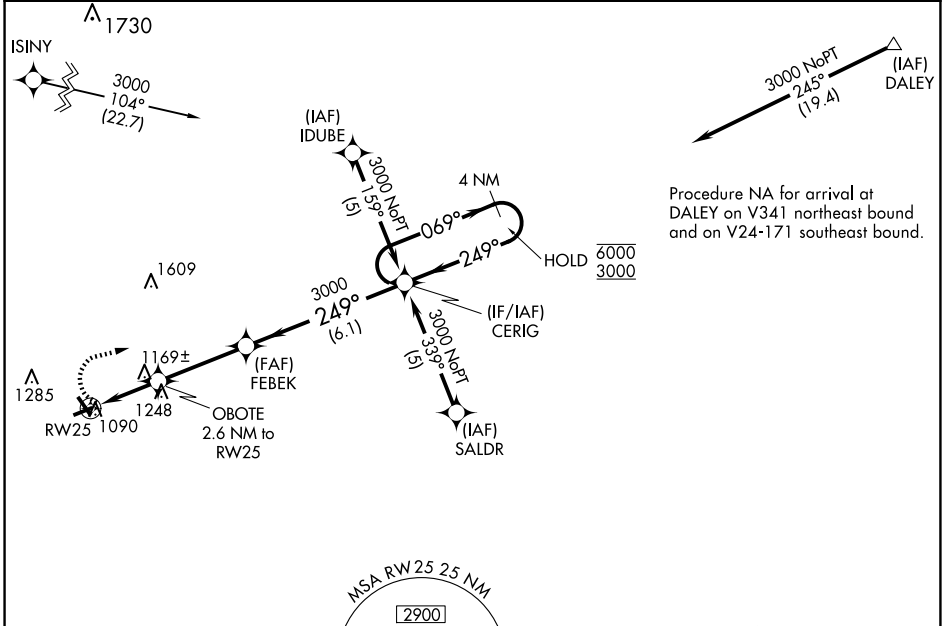

APP CRS	Rwy Idg	3600
249°	TDZE	1022
	Apt Elev	1025

RNAV (GPS) RWY 25

PLATTEVILLE MUNI (PVB)

RNP APCH - GPS.		MISSED APPROACH: Climbing right turn to 3000 direct CERIG and hold.
<p>▼ Rwy 25 helicopter visibility reduction below 1 SM NA. Straight-in Rwy 25 NA at night, Circling Rws 7, 25 NA at night.</p>		
AWOS-3 120.575	CHICAGO CENTER 133.95 281.4	UNICOM 122.7 (CTAF) ①

Procedure NA for arrival at DALEY on V341 northeast bound and on V24-171 southeast bound.

EC-3, 23 JAN 2025 to 20 FEB 2025

EC-3, 23 JAN 2025 to 20 FEB 2025