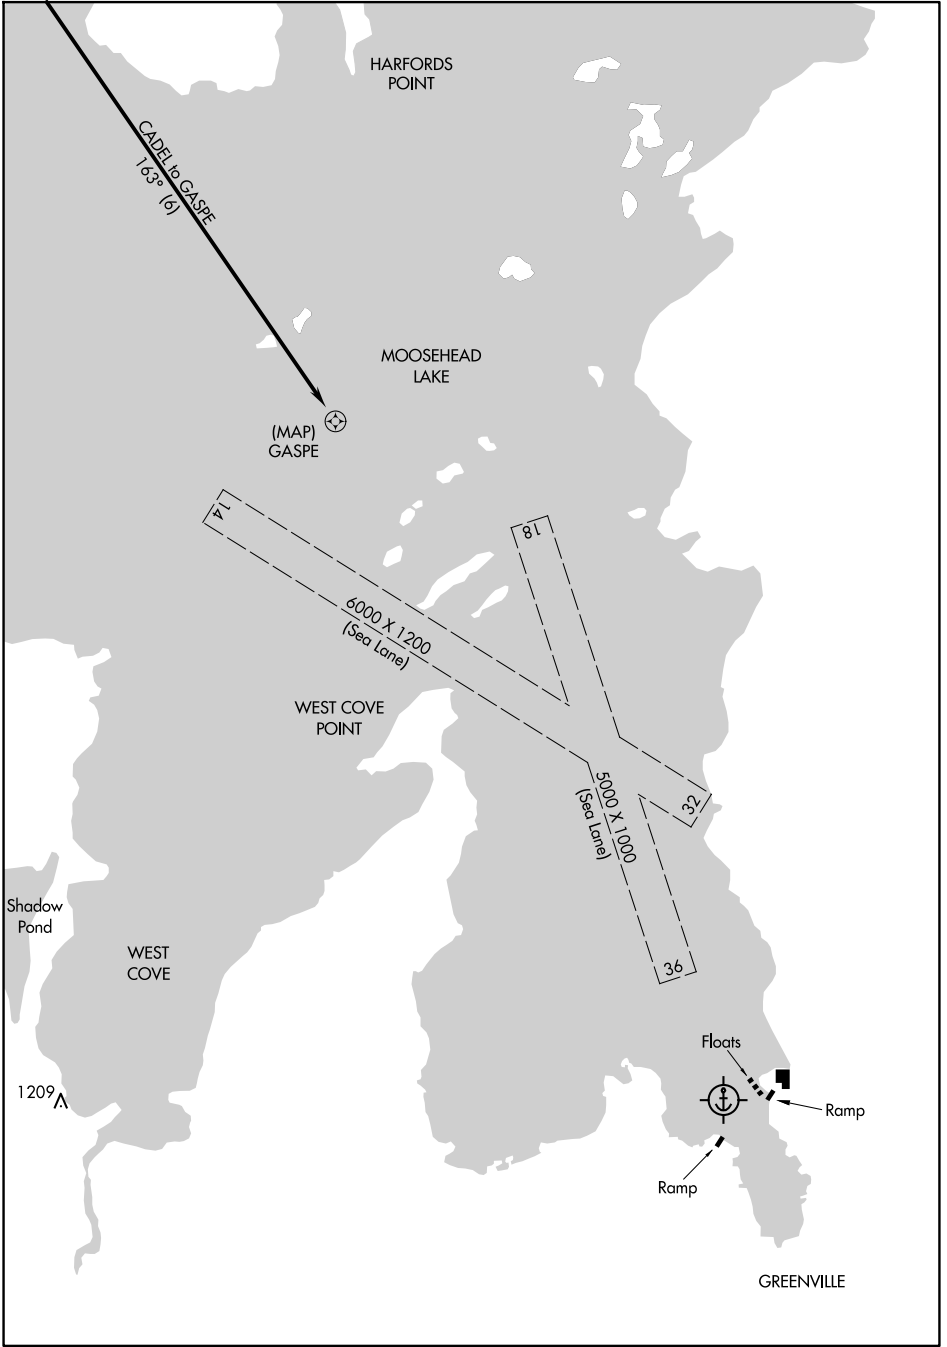

24249

RNAV (GPS) -B LANDING

AL-5935 (FAA)

MOOSEHEAD AERO MARINE (52B)
GREENVILLE, MAINE

NE-1, 23 JAN 2025 to 20 FEB 2025

NE-1, 23 JAN 2025 to 20 FEB 2025

RNAV (GPS) -B LANDING

45°28'N-69°36'W

GREENVILLE, MAINE
MOOSEHEAD AERO MARINE (52B)

Amdt 1A 05SEP24