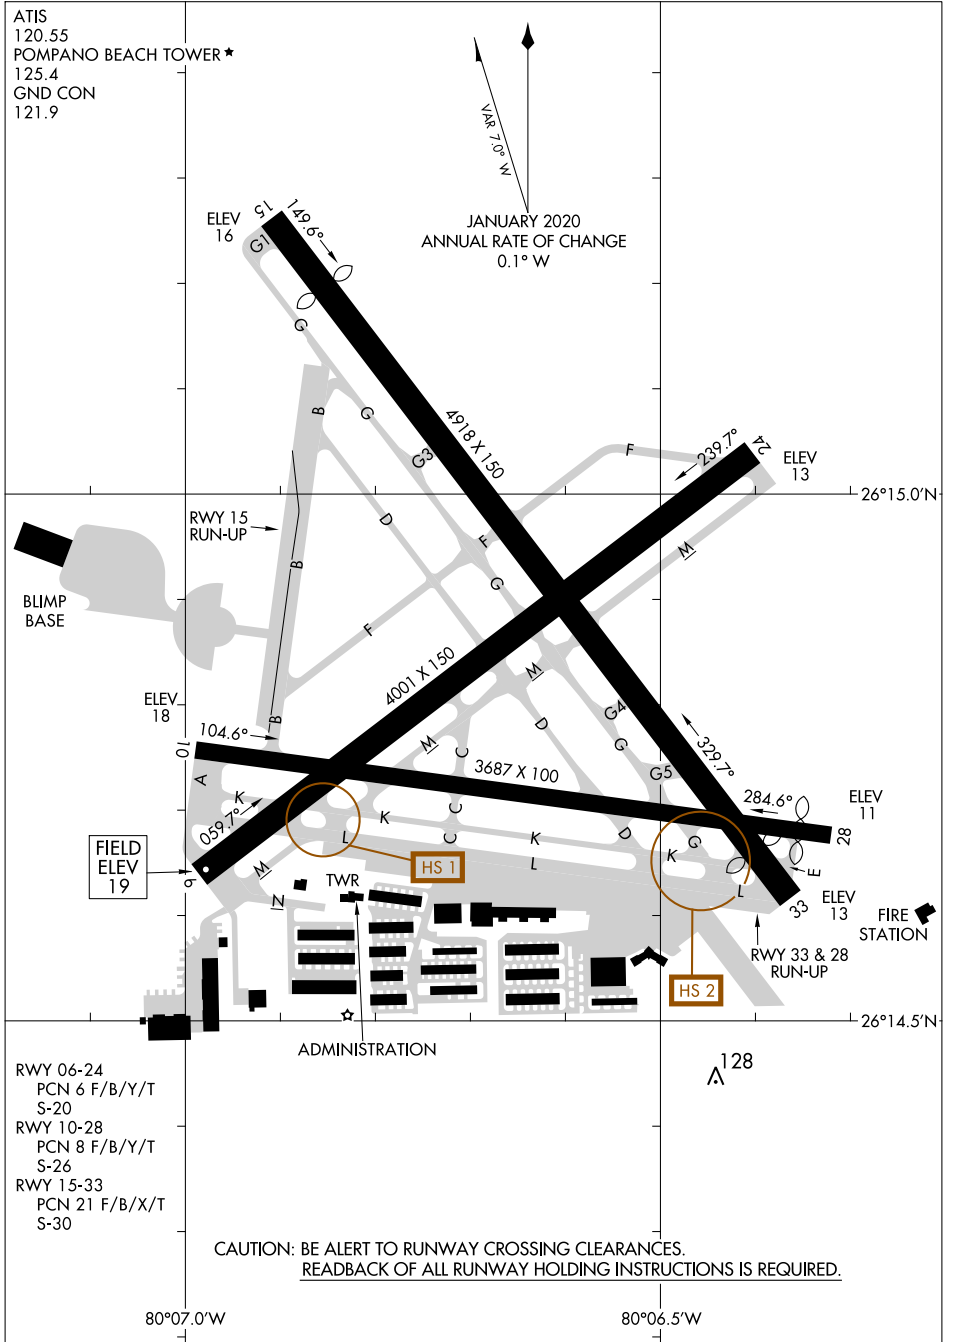

# AIRPORT DIAGRAM

AL-5972 (FAA)

## POMPANO BEACH AIRPARK (PMP)

POMPANO BEACH, FLORIDA

ATIS  
120.55  
POMPANO BEACH TOWER ★  
125.4  
GND CON  
121.9

VAR 7.0° W  
JANUARY 2020  
ANNUAL RATE OF CHANGE  
0.1° W

SE-3, 23 JAN 2025 to 20 FEB 2025

SE-3, 23 JAN 2025 to 20 FEB 2025

# AIRPORT DIAGRAM

24025