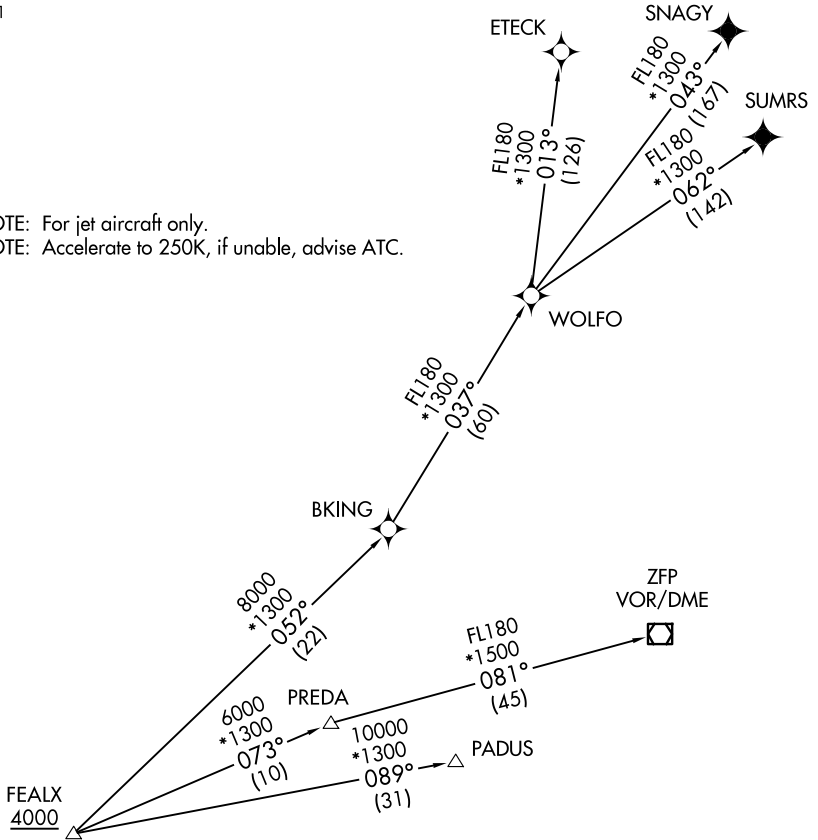

(FEALX2.FEALX) 22167

AL-5972 (FAA)

POMPANO BEACH AIRPARK (PMP)  
POMPANO BEACH, FLORIDA

# FEALX TWO DEPARTURE (RNAV)

ATIS  
120.55  
GND CON  
121.9  
POMPANO BEACH TOWER ★  
125.4 (CTAF)  
MIAMI DEP CON  
126.05 251.1

**TOP ALTITUDE:  
ASSIGNED BY ATC**

RNAV 1 - DME/DME/IRU or GPS.  
From WOLFO to SNAGY, SUMRS - GPS.

### TAKEOFF MINIMUMS

Rwys 6, 24, 28, 33: Standard.

Rwys 10, 15: Standard with minimum climb of 500' per NM to 520.

(NARRATIVE ON FOLLOWING PAGE)

NOTE: Chart not to scale.

# FEALX TWO DEPARTURE (RNAV)

(FEALX2.FEALX) 19MAY22

POMPANO BEACH, FLORIDA  
POMPANO BEACH AIRPARK (PMP)

SE-3, 23 JAN 2025 to 20 FEB 2025

SE-3, 23 JAN 2025 to 20 FEB 2025