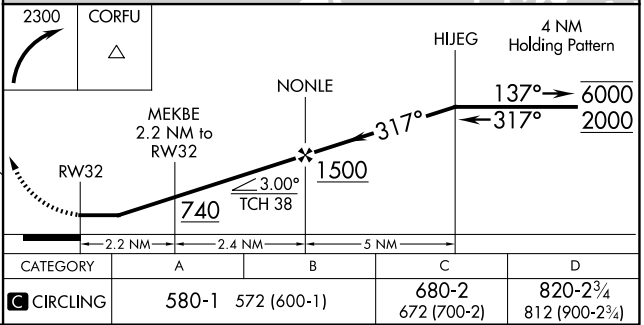

# RNAV (GPS)-A

NAPLES MUNI (APF)

RNP APCH.			MISSED APPROACH: Climbing right turn to 2300 direct CORFU and hold.		
ATIS <b>134.225</b>	FORT MYERS APP CON* <b>124.125 371.85</b>	NAPLES TOWER* <b>128.5 (CTAF)</b>	GND CON <b>121.6</b>	CLNC DEL <b>118.0</b>	CLNC DEL <b>124.125</b> (When twr closed)

SE-3, 23 JAN 2025 to 20 FEB 2025

SE-3, 23 JAN 2025 to 20 FEB 2025