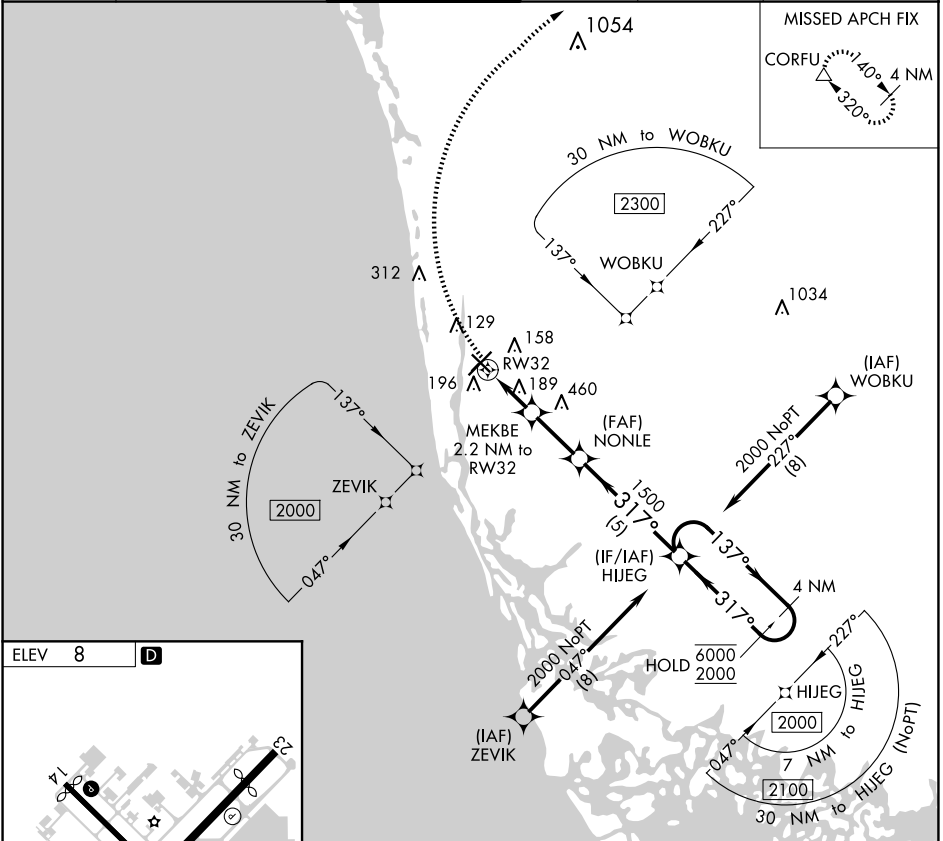

APP CRS <b>317°</b>	Rwy Idg TDZE Apt Elev	<b>N/A</b> <b>N/A</b> <b>8</b>
------------------------	-----------------------------	--------------------------------------

# RNAV (GPS)-A

NAPLES MUNI (APF)

RNP APCH.			MISSED APPROACH: Climbing right turn to 2300 direct CORFU and hold.		
ATIS <b>134.225</b>	FORT MYERS APP CON* <b>124.125 371.85</b>	NAPLES TOWER* <b>128.5 (CTAF)</b>	GND CON <b>121.6</b>	CLNC DEL <b>118.0</b>	CLNC DEL <b>124.125</b> (When twr closed)

SE-3, 23 JAN 2025 to 20 FEB 2025

SE-3, 23 JAN 2025 to 20 FEB 2025