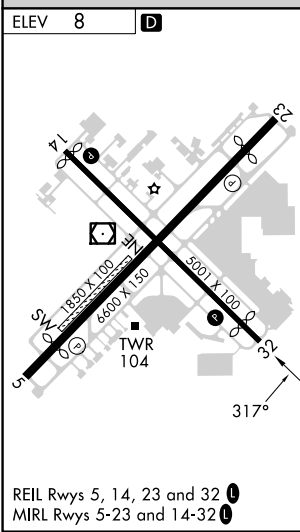

APP CRS <b>317°</b>	Rwy Idg TDZE Apt Elev	<b>N/A</b> <b>N/A</b> <b>8</b>
------------------------	-----------------------------	--------------------------------------

# RNAV (GPS)-A

NAPLES MUNI (APF)

RNP APCH.			MISSED APPROACH: Climbing right turn to 2300 direct CORFU and hold.		
ATIS <b>134.225</b>	FORT MYERS APP CON* <b>124.125 371.85</b>	NAPLES TOWER* <b>128.5 (CTAF)</b>	GND CON <b>121.6</b>	CLNC DEL <b>118.0</b>	CLNC DEL <b>124.125</b> (When twr closed)