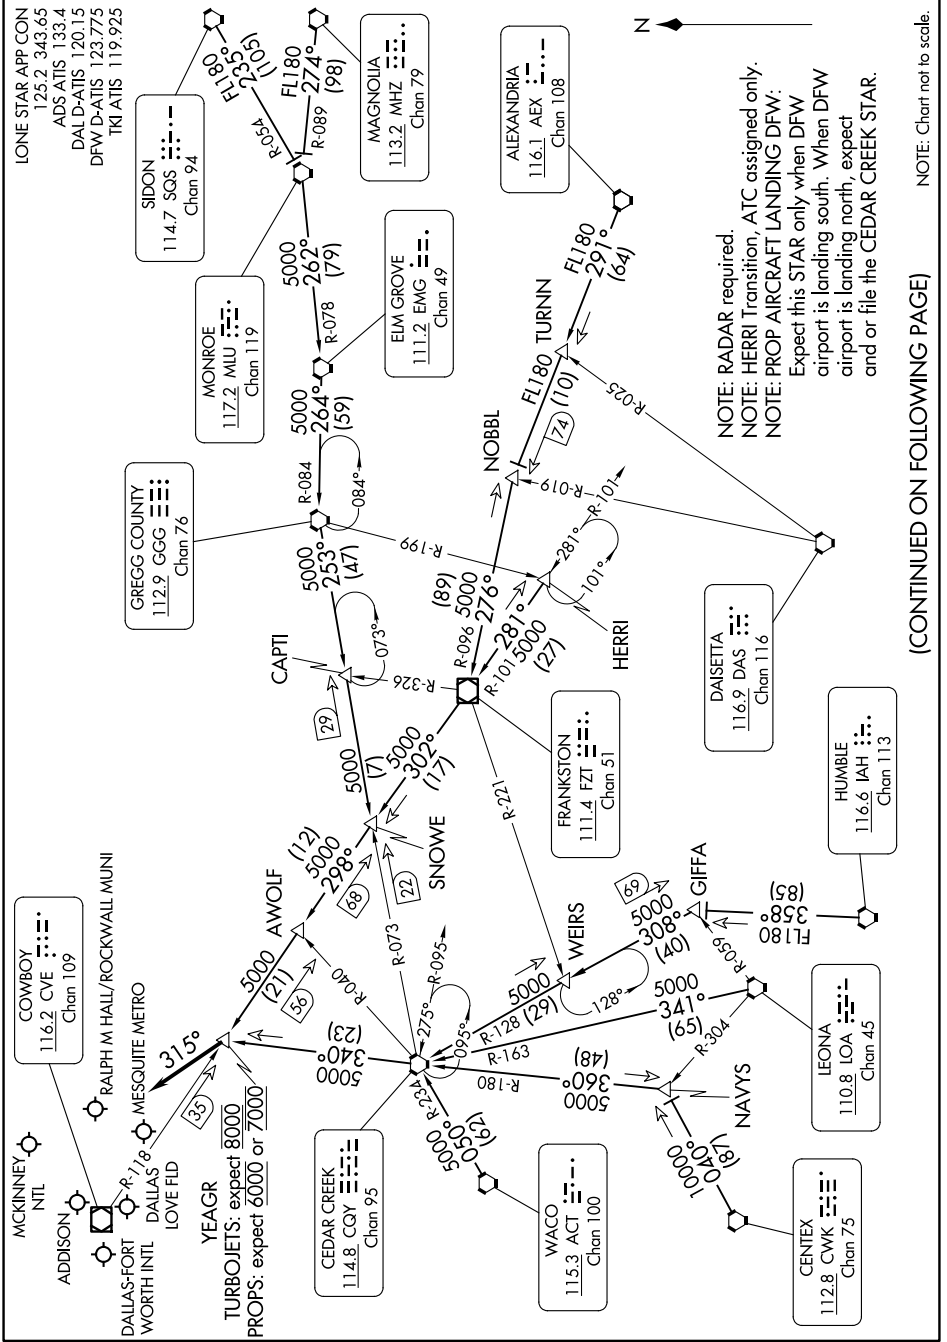

YEAGR FOUR ARRIVAL

DALLAS-FORT WORTH, TEXAS

SC-2, 23 JAN 2025 to 20 FEB 2025

NOTE: Chart not to scale.

(CONTINUED ON FOLLOWING PAGE)

SC-2, 23 JAN 2025 to 20 FEB 2025

YEAGR FOUR ARRIVAL

DALLAS-FORT WORTH, TEXAS