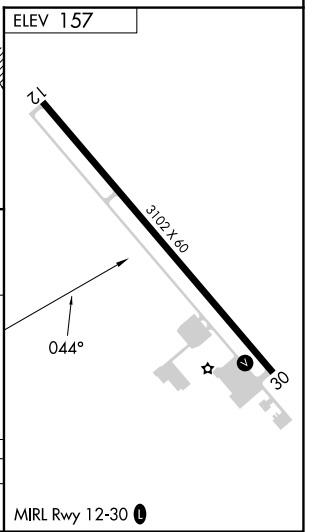

SW-2, 23 JAN 2025 to 20 FEB 2025

SW-2, 23 JAN 2025 to 20 FEB 2025