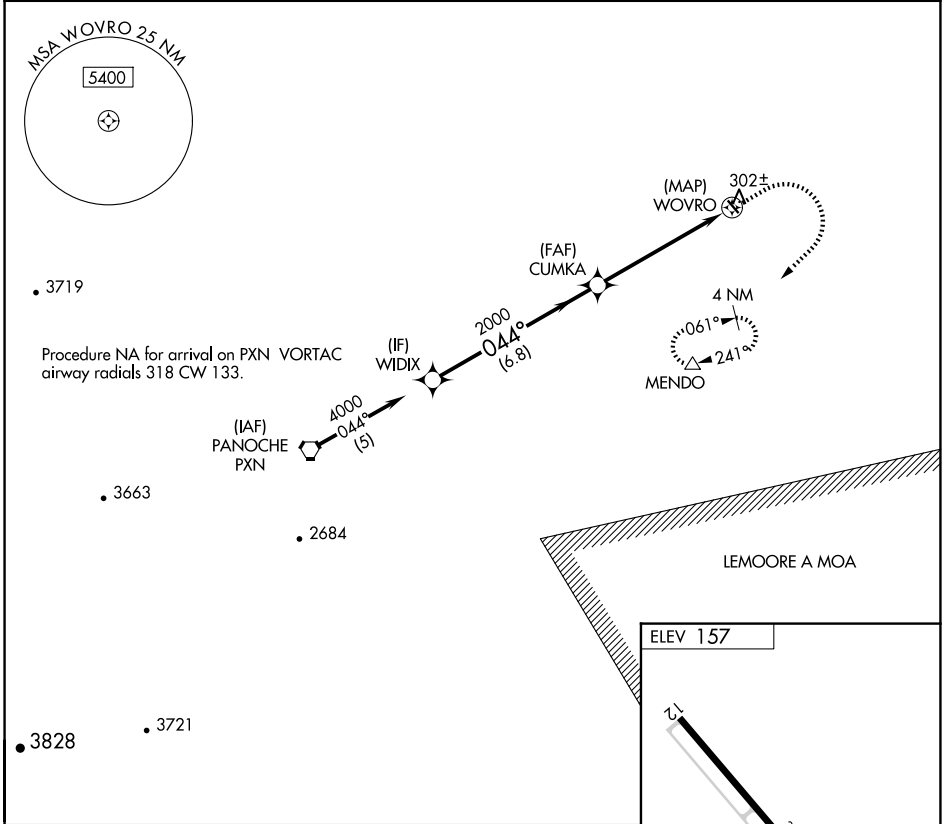

APP CRS	Rwy Idg	N/A
044°	TDZE	N/A
	Apt Elev	157

RNAV (GPS)-B

FIREBAUGH (F34)

RNP APCH.	<p>MISSED APPROACH: Climb to 2000 then climbing right turn to 3000 direct MENDO and hold.</p>
<p>Procedure NA at night. Use Madera altimeter setting, when not received, use Merced Yosemite Rgnl altimeter setting.</p>	

MAE ASOS 134.725	NORCAL APP CON 120.95 269.45	CTAF 122.9
----------------------------	--	----------------------

CATEGORY	A	B	C	D
CIRCLING	740-1	583 (600-1)	NA	

SW-2, 23 JAN 2025 to 20 FEB 2025

SW-2, 23 JAN 2025 to 20 FEB 2025