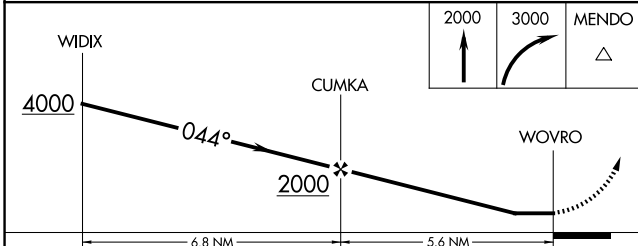

APP CRS	Rwy Idg	N/A
044°	TDZE	N/A
	Apt Elev	157

RNAV (GPS)-B

FIREBAUGH (F34)

RNP APCH.	MISSED APPROACH: Climb to 2000 then climbing right turn to 3000 direct MENDO and hold.
Procedure NA at night. Use Madera altimeter setting, when not received, use Merced Yosemite Rgnl altimeter setting.	

MAE ASOS 134.725	NORCAL APP CON 120.95 269.45	CTAF 122.9

CATEGORY	A	B	C	D
CIRCLING	740-1	583 (600-1)	NA