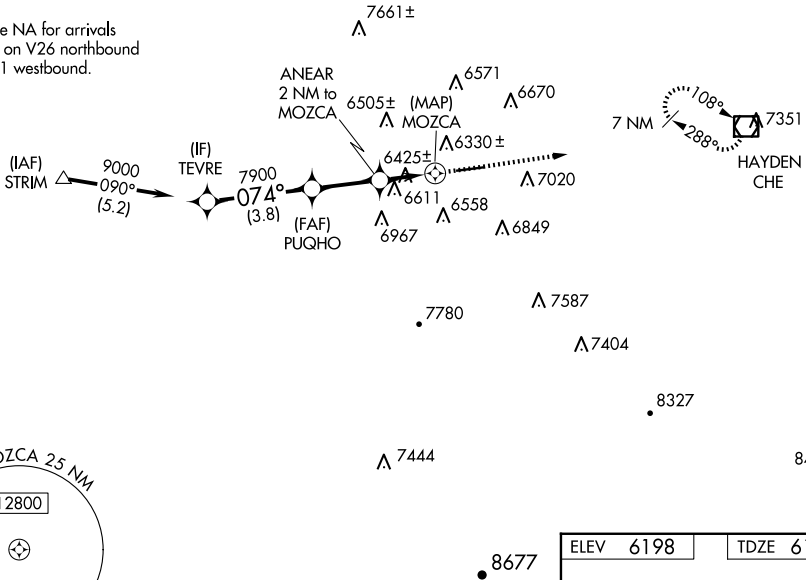

WAAS CH 61341 W07A	APP CRS 074°	Rwy Idg TDZE Apt Elev	5606 6193 6198
--	------------------------	-----------------------------	---

RNAV (GPS) RWY 7

CRAIG-MOFFAT (CAG)

RNP APCH.

Circling NA for Cat D south of Rwy 7-25.
 Rwy 7 helicopter visibility reduction below 3/4 SM NA.
 Circling Rwy 25 NA at night.

MISSED APPROACH: Climb to 10000 direct
 CHE VOR/DME and hold, continue climb-
 in-hold to 10000.

ASOS 135.425	DENVER CENTER 120.475 235.975	UNICOM 122.8 (CTAF)
------------------------	---	-------------------------------

Procedure NA for arrivals at STRIM on V26 northbound and V101 westbound.

SW-1, 23 JAN 2025 to 20 FEB 2025

SW-1, 23 JAN 2025 to 20 FEB 2025

ELEV 6198	TDZE 6193
-----------	-----------

CATEGORY	A	B	C	D
LP MDA	6800-1	607 (700-1)	6800-1 3/4	607 (700-1 3/4)
LNNAV MDA	6880-1	687 (700-1)	6880-2	687 (700-2)
CIRCLING	7180-1 1/4 982 (1000-1 1/4)	7320-1 1/2 1122 (1200-1 1/2)	7720-3	1522 (1600-3)

REIL Rwys 7 and 25

MIRL Rwy 7-25