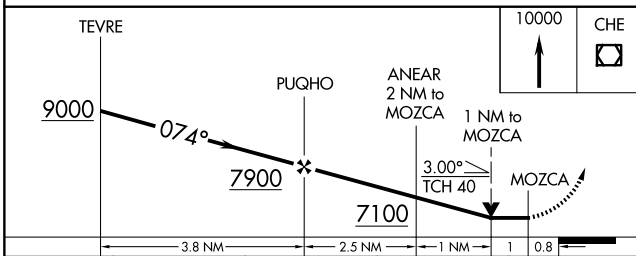

MISSED APPROACH: Climb to 10000 direct
 CHE VOR/DME and hold, continue climb-
 in-hold to 10000.

ASOS 135.425	DENVER CENTER 120.475 235.975	UNICOM 122.8 (CTAF)
------------------------	---	-------------------------------

Procedure NA for arrivals at STRIM on V26 northbound and V101 westbound.

SW-1, 23 JAN 2025 to 20 FEB 2025

SW-1, 23 JAN 2025 to 20 FEB 2025

ELEV 6198	TDZE 6193
-----------	-----------

CATEGORY	A	B	C	D
LP MDA	6800-1	607 (700-1)	6800-1 3/4	607 (700-1 3/4)
LNNAV MDA	6880-1	687 (700-1)	6880-2	687 (700-2)
CIRCLING	7180-1 1/4 982 (1000-1 1/4)	7320-1 1/2 1122 (1200-1 1/2)	7720-3	1522 (1600-3)