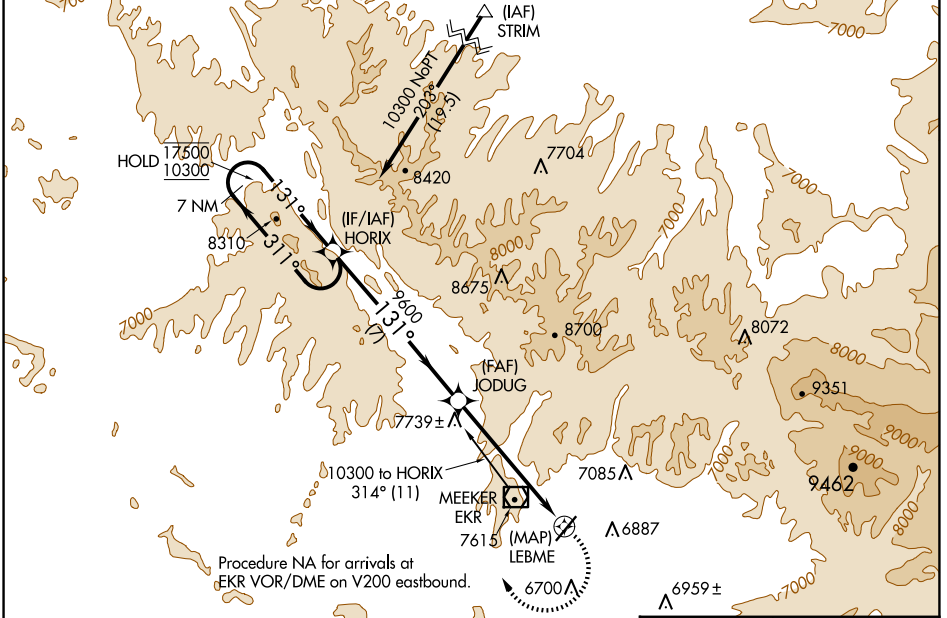

RNAV (GPS)-B

MEEKER COULTER FLD (EEO)

APP CRS	Rwy Idg	N/A
131°	TDZE	N/A
	Apt Elev	6415

RNP APCH - GPS.

⚠ Circling NA west of Rwy 3-21. Rwy 21 helicopter visibility reduction below 1 SM NA. Circling Rwy 21 NA at night.

❄ -25°C

MISSED APPROACH: Climbing right turn to 10300 direct HORIX and hold.

ASOS 135.525	DENVER CENTER 134.5 327.8	UNICOM 122.8 (CTAF) 📻
------------------------	-------------------------------------	---------------------------------

CATEGORY	A	B	C	D
CIRCLING	8260-1¼ 1845 (1900-1¼)	8260-1½ 1845 (1900-1½)	8620-3 2205 (2300-3)	NA

MIRL Rwy 3-21 📻
REIL Rwys 3 and 21 📻

SW-1, 23 JAN 2025 to 20 FEB 2025

SW-1, 23 JAN 2025 to 20 FEB 2025