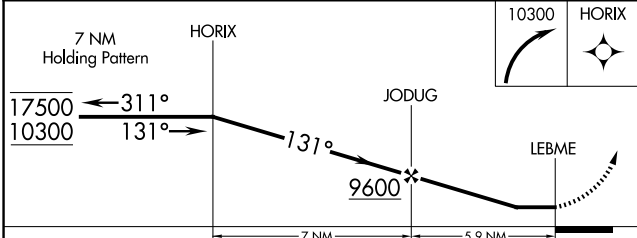

RNAV (GPS)-B

MEEKER COULTER FLD (EEO)

APP CRS	Rwy Idg	N/A
131°	TDZE	N/A
	Apt Elev	6415

RNP APCH - GPS.

⚠ Circling NA west of Rwy 3-21. Rwy 21 helicopter visibility reduction below 1 SM NA. Circling Rwy 21 NA at night.

❄ -25°C

MISSED APPROACH: Climbing right turn to 10300 direct HORIX and hold.

ASOS 135.525	DENVER CENTER 134.5 327.8	UNICOM 122.8 (CTAF) 📻
------------------------	-------------------------------------	---------------------------------