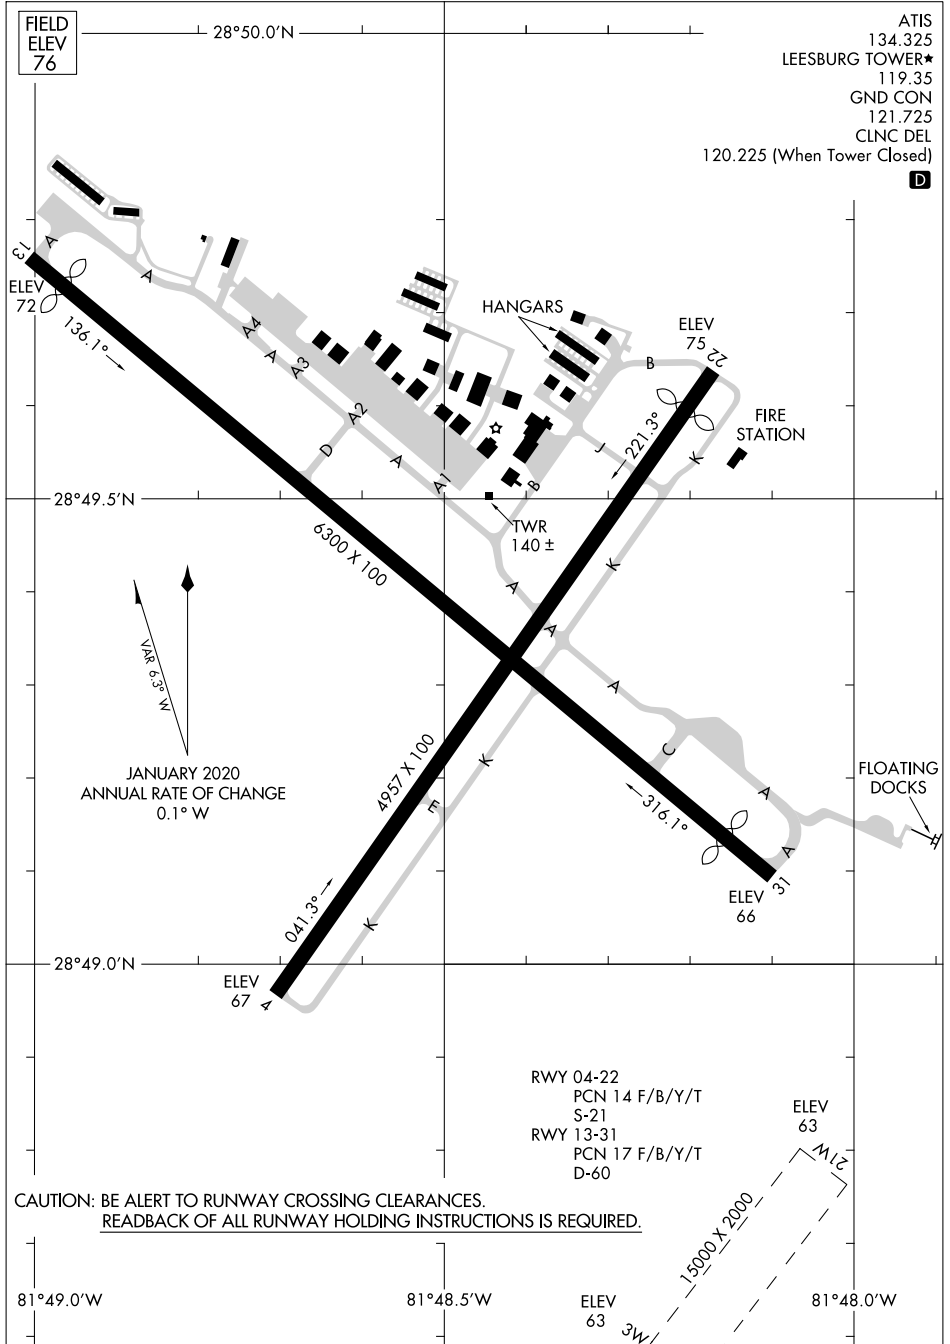

22363

AIRPORT DIAGRAM

AL-6676 (FAA)

LEESBURG INTL (LEE)
LEESBURG, FLORIDA

ATIS 134.325
 LEESBURG TOWER* 119.35
 GND CON 121.725
 CLNC DEL 120.225 (When Tower Closed)

D

SE-3, 23 JAN 2025 to 20 FEB 2025

SE-3, 23 JAN 2025 to 20 FEB 2025

AIRPORT DIAGRAM

22363

LEESBURG, FLORIDA
LEESBURG INTL (LEE)