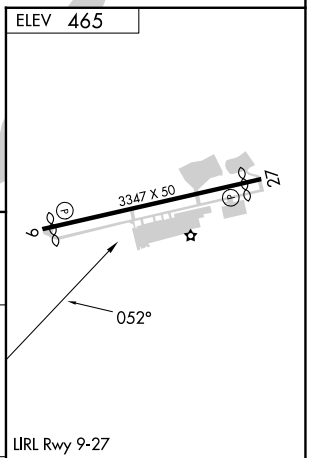

MISSED APPROACH: Climbing left turn to 2000 direct MXE VORTAC and hold.

AWOS-3T 121.4	PHILADELPHIA APP CON 124.35 319.15	CLNC DEL 125.6	UNICOM 123.075 (CTAF)
-------------------------	--	--------------------------	---------------------------------

NE-4, 23 JAN 2025 to 20 FEB 2025

NE-4, 23 JAN 2025 to 20 FEB 2025

CATEGORY	A	B	C	D	FAF to MAP 5.7 NM					
☑ CIRCLING	1080-1	615 (700-1)		NA	Knots	60	90	120	150	180
					Min:Sec	5:42	3:48	2:51	2:17	1:54