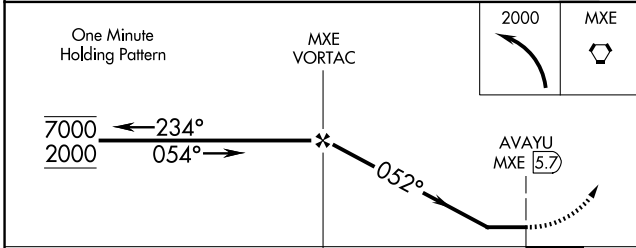

VORTAC MXE 113.2 Chan 79	APP CRS 052°	Rwy Idg TDZE Apt Elev	N/A N/A 465
---------------------------------------	------------------------	-----------------------------	--

VOR-A
BRANDYWINE RGNL (OQN)

⚠ When local altimeter setting not received, use Coatesville altimeter setting and increase all MDA's 60 feet.

MISSED APPROACH: Climbing left turn to 2000 direct MXE VORTAC and hold.

AWOS-3T 121.4	PHILADELPHIA APP CON 124.35 319.15	CLNC DEL 125.6	UNICOM 123.075 (CTAF)
-------------------------	--	--------------------------	---------------------------------

NE-4, 23 JAN 2025 to 20 FEB 2025

NE-4, 23 JAN 2025 to 20 FEB 2025

CATEGORY	A	B	C	D	FAF to MAP 5.7 NM					
☑ CIRCLING	1080-1	615 (700-1)		NA	Knots	60	90	120	150	180
					Min:Sec	5:42	3:48	2:51	2:17	1:54