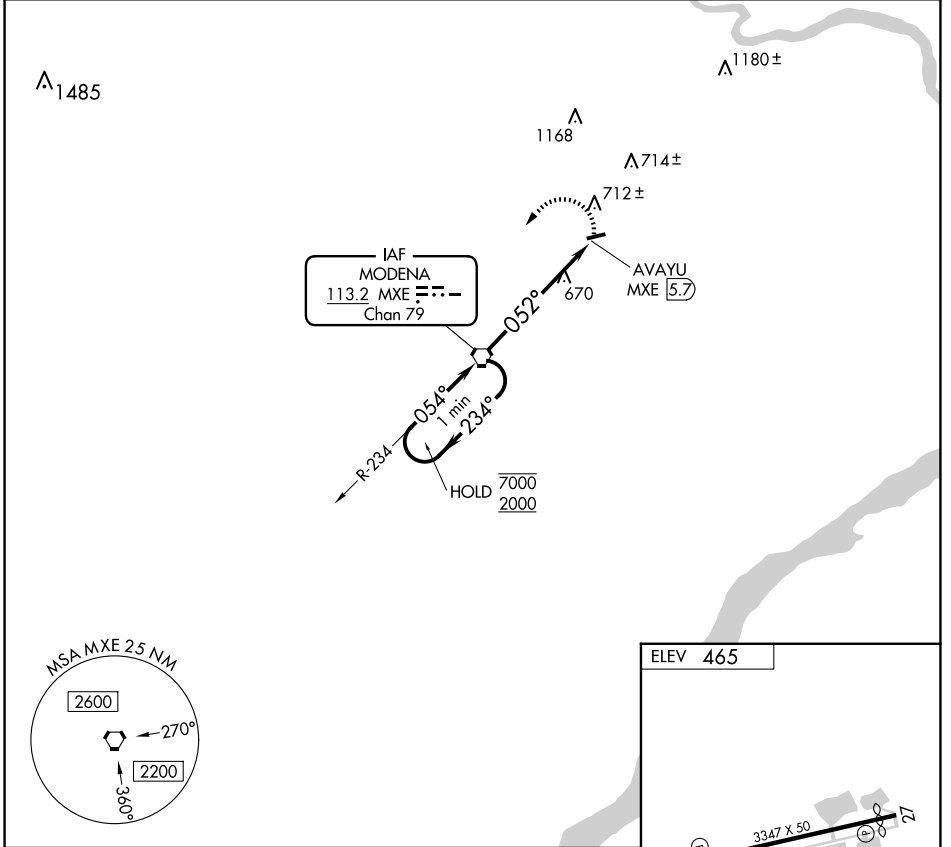

VORTAC MXE 113.2 Chan 79	APP CRS 052°	Rwy Idg TDZE Apt Elev	N/A N/A 465
---------------------------------------	------------------------	-----------------------------	--

VOR-A
BRANDYWINE RGNL (OQN)

⚠ When local altimeter setting not received, use Coatesville altimeter setting and increase all MDA's 60 feet.

MISSED APPROACH: Climbing left turn to 2000 direct MXE VORTAC and hold.

AWOS-3T 121.4	PHILADELPHIA APP CON 124.35 319.15	CLNC DEL 125.6	UNICOM 123.075 (CTAF)
-------------------------	--	--------------------------	---------------------------------

NE-4, 23 JAN 2025 to 20 FEB 2025

NE-4, 23 JAN 2025 to 20 FEB 2025

CATEGORY	A	B	C	D	FAF to MAP 5.7 NM					
☑ CIRCLING	1080-1	615 (700-1)		NA	Knots	60	90	120	150	180
					Min:Sec	5:42	3:48	2:51	2:17	1:54