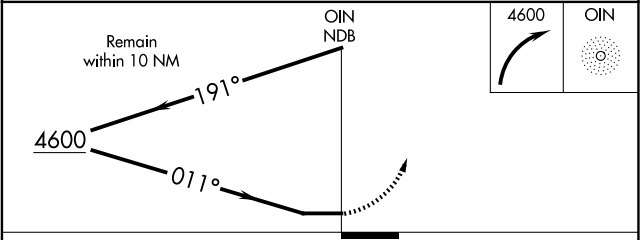

CATEGORY	A	B	C	D
S-35	3420-1	718 (800-1)	3420-2 718 (800-2)	NA
C CIRCLING	3420-1	713 (800-1)	3420-2 713 (800-2)	NA

NC-2, 23 JAN 2025 to 20 FEB 2025

NC-2, 23 JAN 2025 to 20 FEB 2025