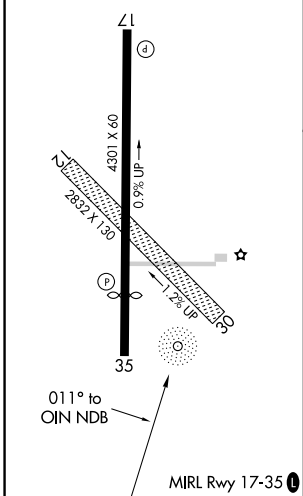

NDB OIN	APP CRS	Rwy Idg	3501
341	011°	TDZE	2702
		Apt Elev	2707

NDB RWY 35

OBERLIN MUNI (OIN)

⚠ Circling to Rwy 12, 17, 30 NA at night.

MISSED APPROACH: Climbing right turn to 4600 in OIN NDB holding pattern.

AWOS-3 119.225	DENVER CENTER 132.7 226.675	UNICOM 122.8 (CTAF)
--------------------------	---------------------------------------	-------------------------------

ELEV 2707 **D** TDZE 2702

CATEGORY	A	B	C	D
S-35	3420-1	718 (800-1)	3420-2 718 (800-2)	NA
C CIRCLING	3420-1	713 (800-1)	3420-2 713 (800-2)	NA