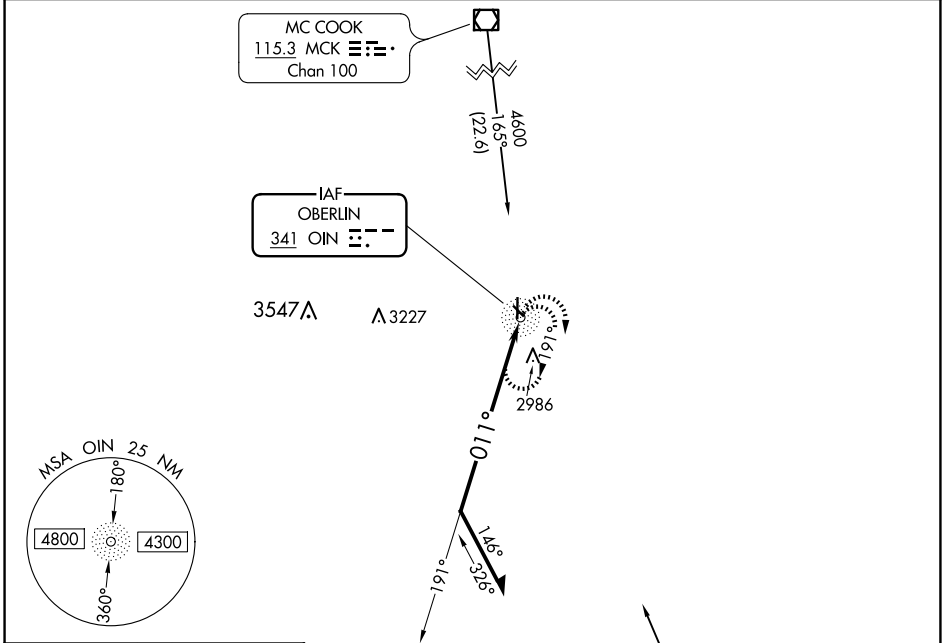

NDB OIN	APP CRS	Rwy Idg	3501
341	011°	TDZE	2702
		Apt Elev	2707

NDB RWY 35

OBERLIN MUNI (OIN)

⚠ Circling to Rwy 12, 17, 30 NA at night.

MISSED APPROACH: Climbing right turn to 4600 in OIN NDB holding pattern.

AWOS-3 119.225	DENVER CENTER 132.7 226.675	UNICOM 122.8 (CTAF)
--------------------------	---------------------------------------	-------------------------------

ELEV 2707 **D** TDZE 2702

CATEGORY	A	B	C	D
S-35	3420-1	718 (800-1)	3420-2 718 (800-2)	NA
C CIRCLING	3420-1	713 (800-1)	3420-2 713 (800-2)	NA

NC-2, 23 JAN 2025 to 20 FEB 2025

NC-2, 23 JAN 2025 to 20 FEB 2025