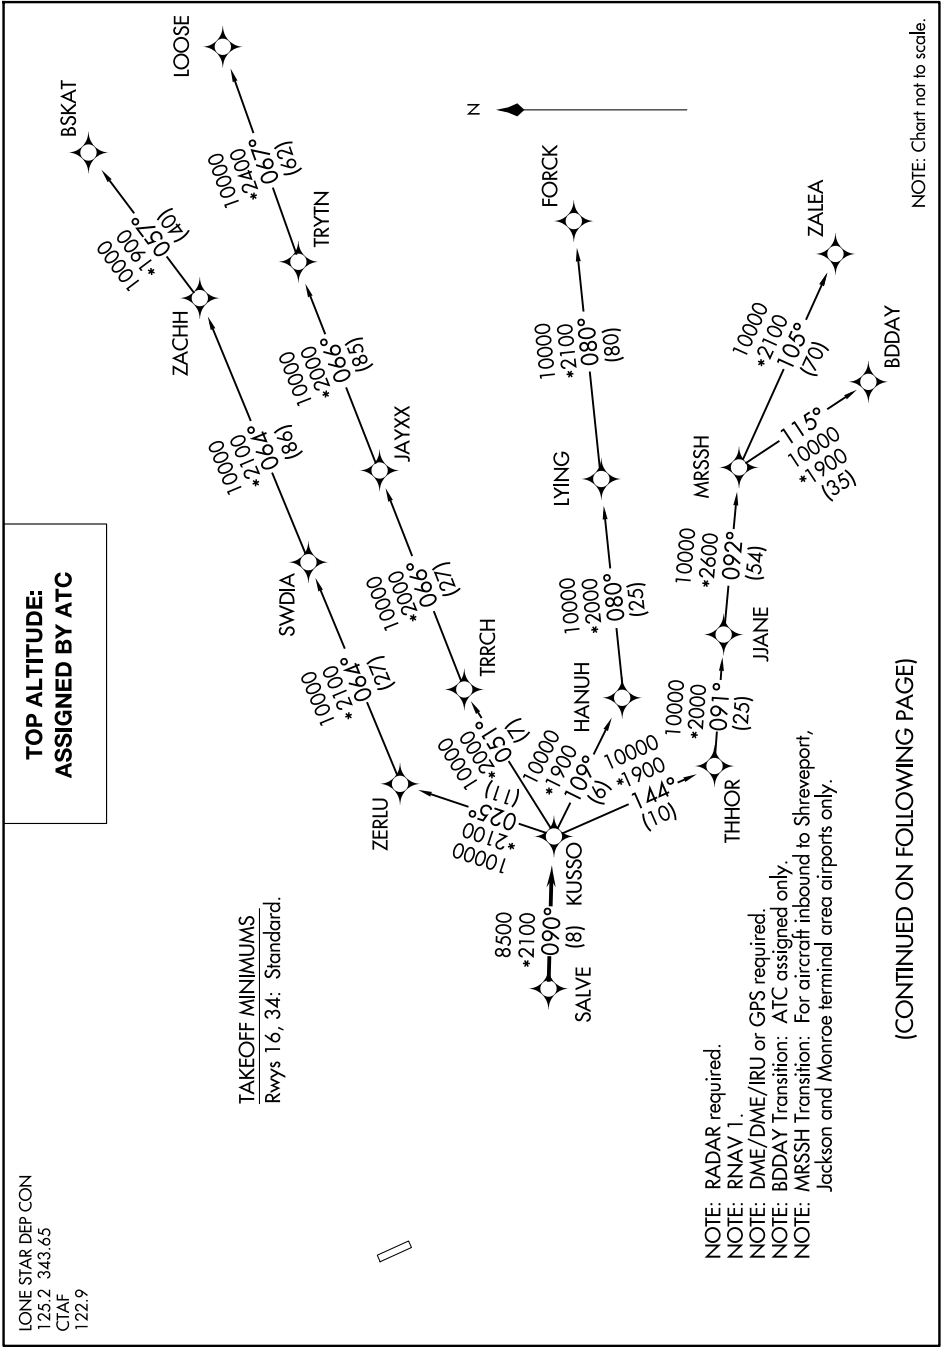

# KUSSO ONE DEPARTURE (RNAV)

SC-2, 23 JAN 2025 to 20 FEB 2025

**TOP ALTITUDE:  
ASSIGNED BY ATC**

LONE STAR DEP CON  
125.2 343.65  
CTAF  
122.9

TAKEOFF MINIMUMS  
Rwys 16, 34: Standard.

NOTE: Chart not to scale.

(CONTINUED ON FOLLOWING PAGE)

SC-2, 23 JAN 2025 to 20 FEB 2025

# KUSSO ONE DEPARTURE (RNAV)