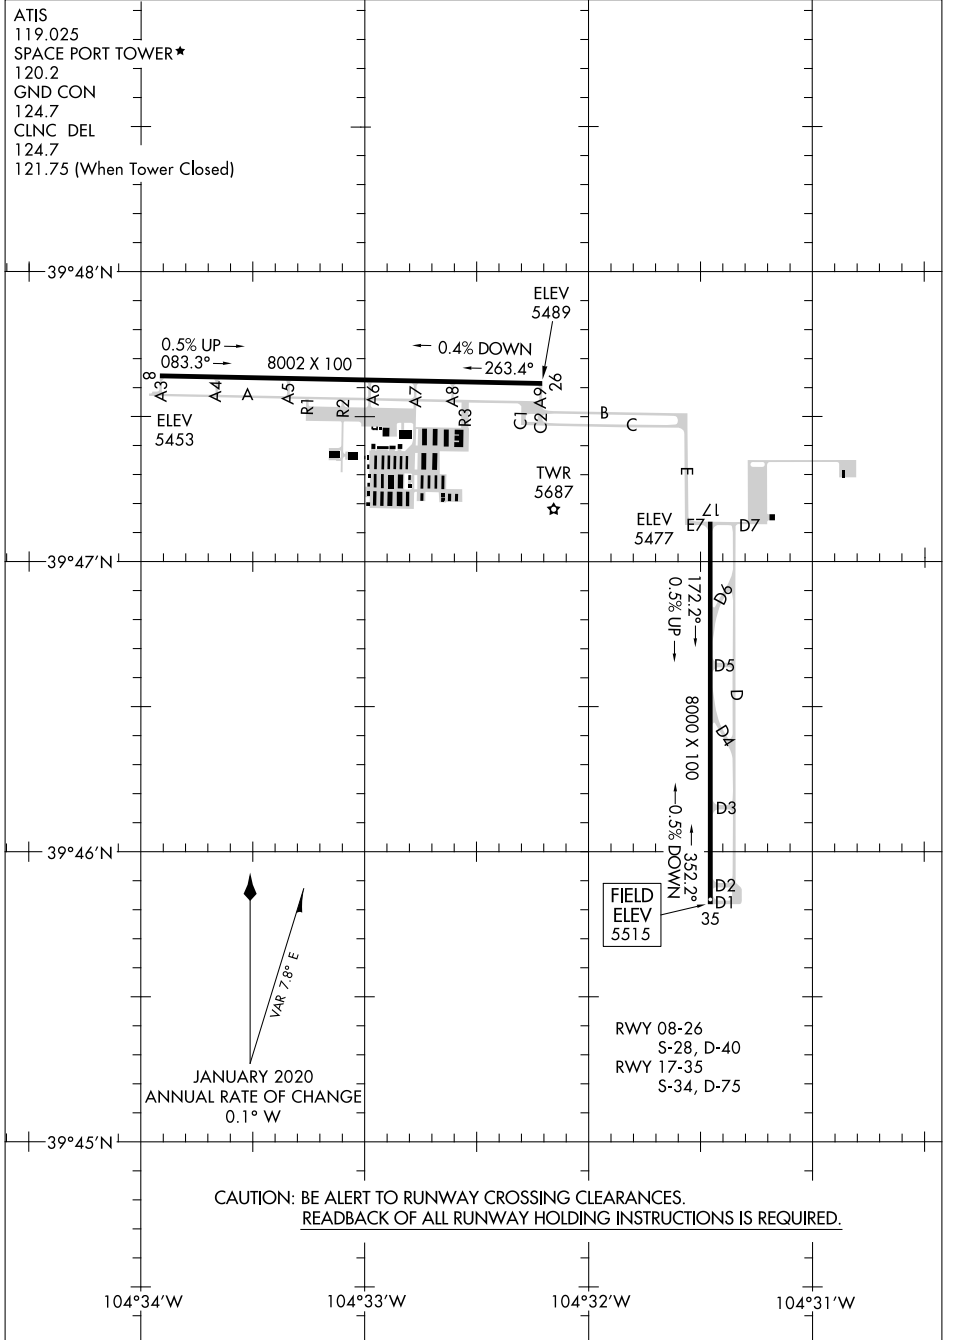

23334

AIRPORT DIAGRAM

COLORADO AIR AND SPACE PORT (CFO)

AL-6851 (FAA)

DENVER, COLORADO

ATIS
 119.025
 SPACE PORT TOWER ★
 120.2
 GND CON
 124.7
 CLNC DEL
 124.7
 121.75 (When Tower Closed)

SW-1, 23 JAN 2025 to 20 FEB 2025

SW-1, 23 JAN 2025 to 20 FEB 2025

AIRPORT DIAGRAM

DENVER, COLORADO

COLORADO AIR AND SPACE PORT (CFO)

23334