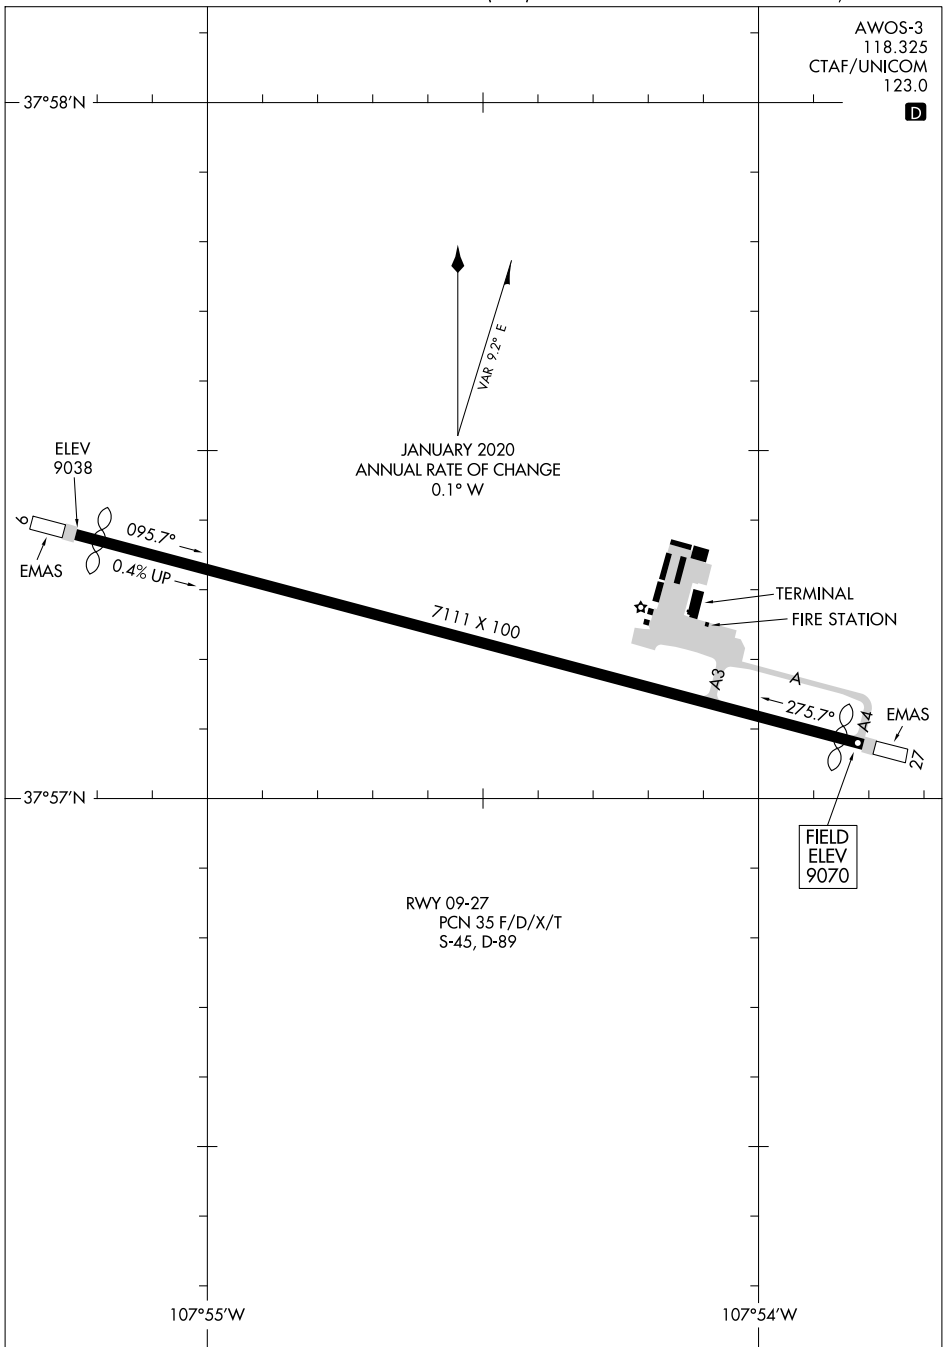

20086

AIRPORT DIAGRAM

AL-6920 (FAA)

TELLURIDE RGNL (TEX)
TELLURIDE, COLORADO

AWOS-3
118.325
CTAF/UNICOM
123.0

D

SW-1, 23 JAN 2025 to 20 FEB 2025

SW-1, 23 JAN 2025 to 20 FEB 2025

AIRPORT DIAGRAM

20086

TELLURIDE, COLORADO
TELLURIDE RGNL (TEX)