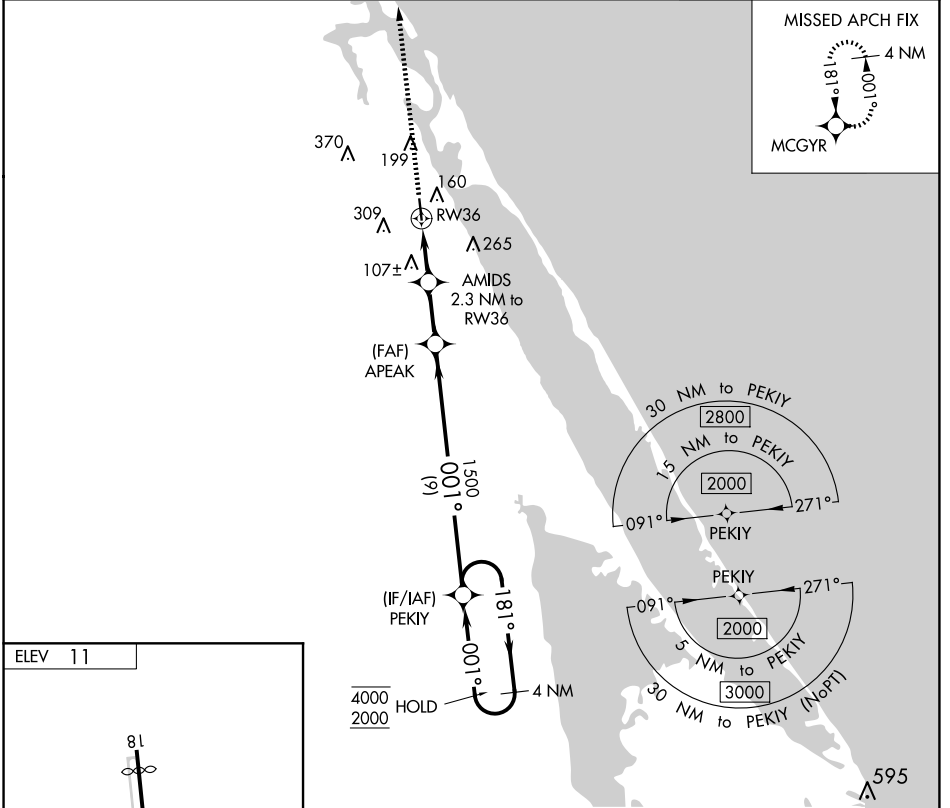

APP CRS	Rwy Idg	4160
001°	TDZE	N/A
	Apt Elev	11

RNAV (GPS)-B

MASSEY RANCH AIRPARK (X50)

RNP APCH.	<p>Procedure NA at night.</p> <p>NA Use New Smyrna Beach Muni altimeter setting.</p>	MISSED APPROACH: Climb to 2000 direct MCGYR and hold.
-----------	--	---

EVBAWOS-3 124.625	DAYTONA APP CON 125.35 322.3	UNICOM 122.7 (CTAF)
-----------------------------	--	-------------------------------

CATEGORY	A	B	C	D
C CIRCLING	500-1 489 (500-1)	620-1 609 (700-1)	680-1¾ 669 (700-1¾)	NA

SE-3, 23 JAN 2025 to 20 FEB 2025

SE-3, 23 JAN 2025 to 20 FEB 2025