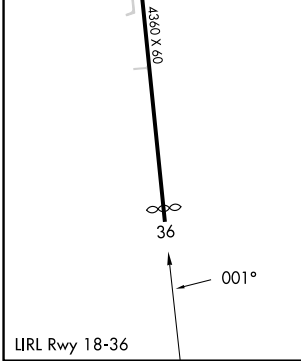

APP CRS	Rwy Idg	4160
001°	TDZE	N/A
	Apt Elev	11

RNAV (GPS)-B

MASSEY RANCH AIRPARK (X50)

RNP APCH.	Procedure NA at night. NA Use New Smyrna Beach Muni altimeter setting.	MISSED APPROACH: Climb to 2000 direct MCGYR and hold.

EVBAWOS-3 124.625	DAYTONA APP CON 125.35 322.3	UNICOM 122.7 (CTAF)

CATEGORY	A	B	C	D
C CIRCLING	500-1 489 (500-1)	620-1 609 (700-1)	680-1¾ 669 (700-1¾)	NA

SE-3, 23 JAN 2025 to 20 FEB 2025

SE-3, 23 JAN 2025 to 20 FEB 2025