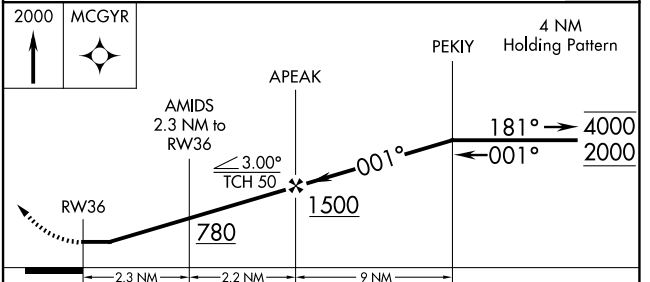

APP CRS	Rwy Idg	4160
001°	TDZE	N/A
	Apt Elev	11

RNAV (GPS)-B

MASSEY RANCH AIRPARK (X50)

RNP APCH.	<p>Procedure NA at night.</p> <p>NA Use New Smyrna Beach Muni altimeter setting.</p>	MISSED APPROACH: Climb to 2000 direct MCGYR and hold.
-----------	--	---

EVBAWOS-3 124.625	DAYTONA APP CON 125.35 322.3	UNICOM 122.7 (CTAF)
-----------------------------	--	-------------------------------

CATEGORY	A	B	C	D
C CIRCLING	500-1 489 (500-1)	620-1 609 (700-1)	680-1¾ 669 (700-1¾)	NA