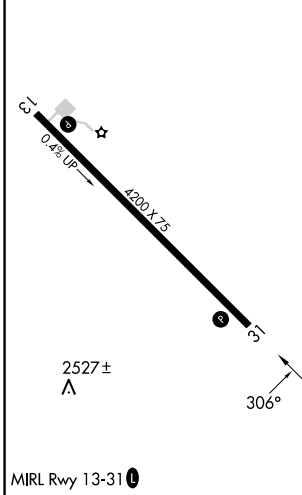

CATEGORY	A	B	C	D
INAV MDA	3020-1	572 (600-1)	NA	
CIRCLING	3240-1 792 (800-1)	3240-1¼ 792 (800-1¼)	NA	

NC-1, 23 JAN 2025 to 20 FEB 2025

NC-1, 23 JAN 2025 to 20 FEB 2025