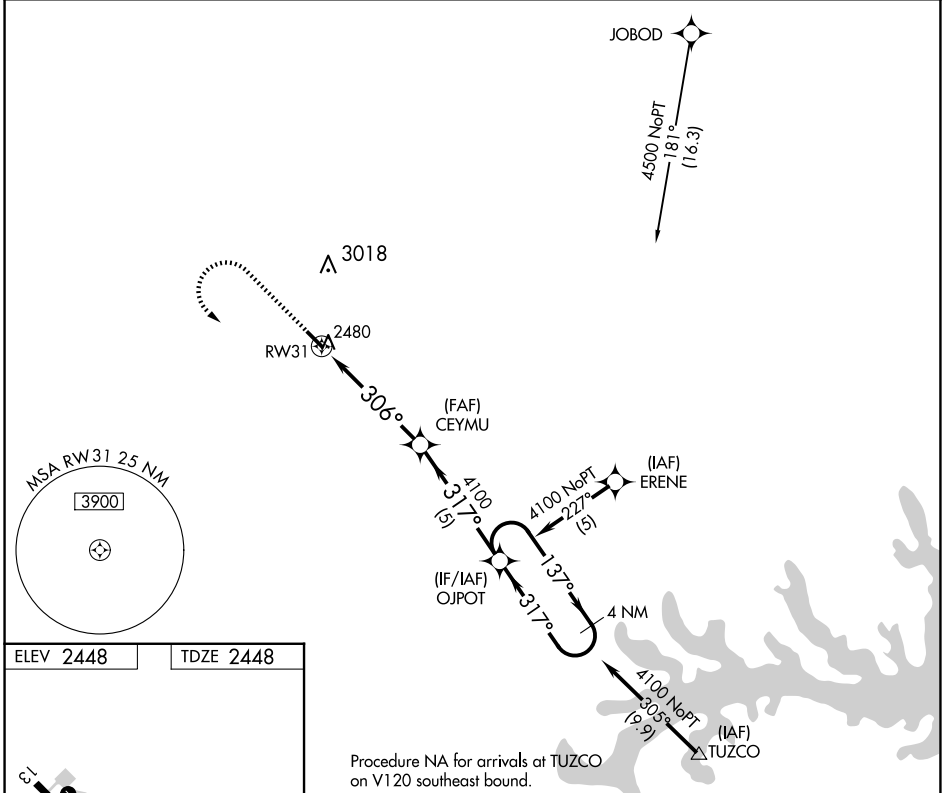

RNAV (GPS) RWY 31

CHEYENNE EAGLE BUTTE (84D)

APP CRS 306°	Rwy Idg 4200 TDZE 2448 Apt Elev 2448
------------------------	---

RNP APCH - GPS.	MISSED APPROACH: Climb to 4100 then turn left direct OJPOT WP and hold.
NA Use Pierre altimeter setting.	

MINNEAPOLIS CENTER 135.25 256.7	AUNICOM 122.8 (CTAF)
---	--------------------------------

ELEV 2448	TDZE 2448
-----------	-----------

CATEGORY	A	B	C	D
INAV MDA	3020-1	572 (600-1)	NA	
CIRCLING	3240-1 792 (800-1)	3240-1¼ 792 (800-1¼)	NA	

NC-1, 23 JAN 2025 to 20 FEB 2025

NC-1, 23 JAN 2025 to 20 FEB 2025