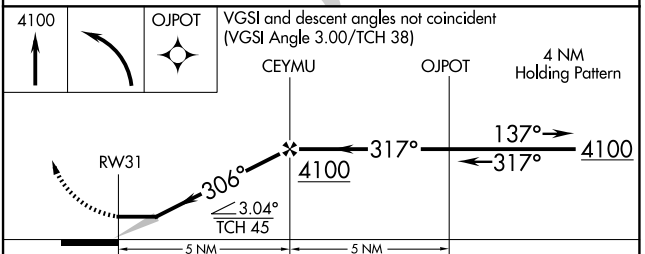

CATEGORY	A	B	C	D
INAV MDA	3020-1	572 (600-1)	NA	
CIRCLING	3240-1 792 (800-1)	3240-1¼ 792 (800-1¼)	NA	

NC-1, 23 JAN 2025 to 20 FEB 2025

NC-1, 23 JAN 2025 to 20 FEB 2025