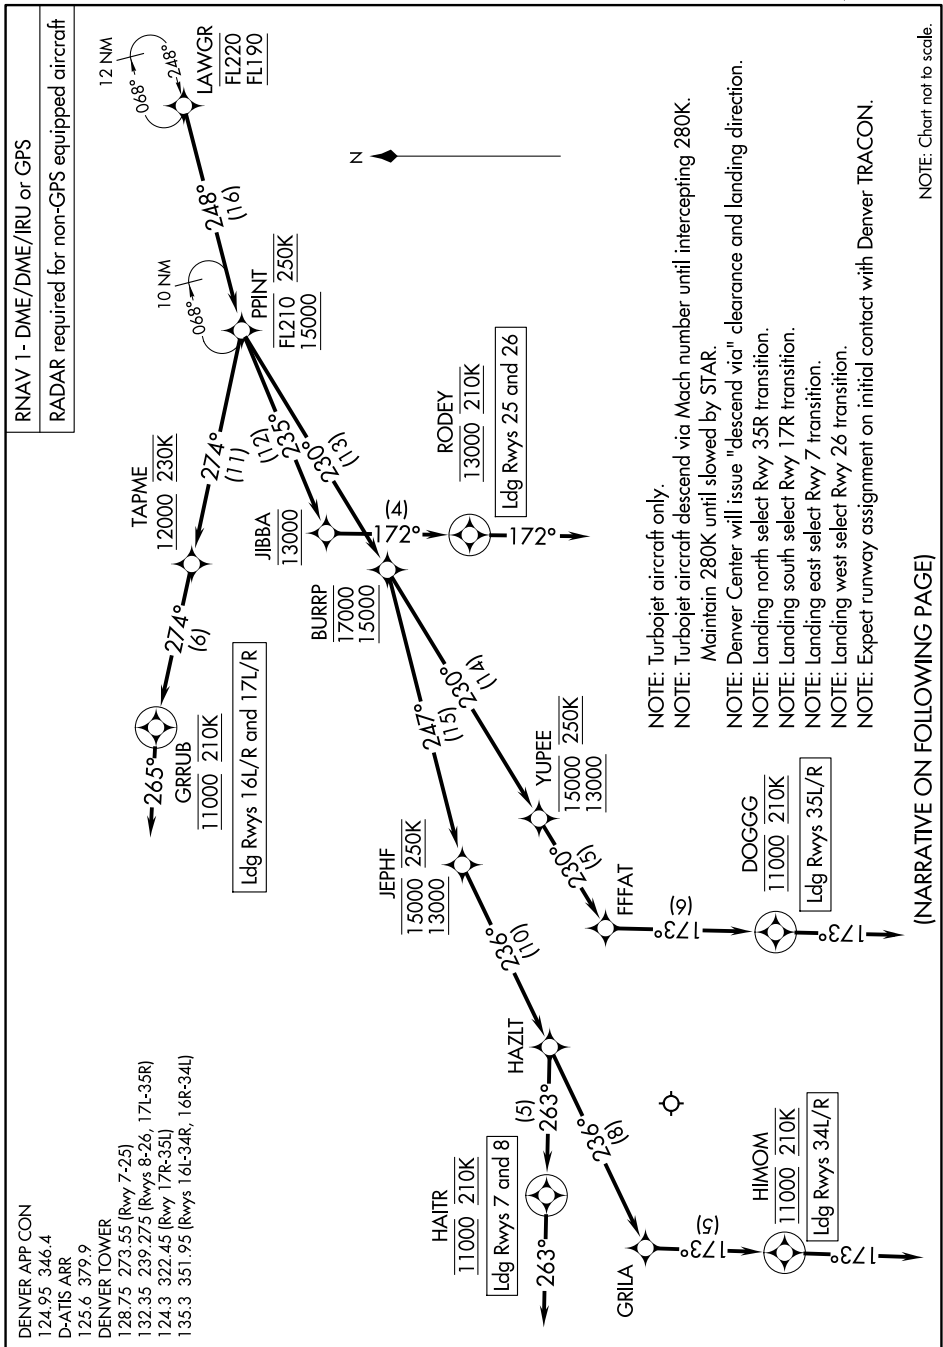

LAWGR THREE ARRIVAL (RNAV) Arrival Routes

SW-1, 23 JAN 2025 to 20 FEB 2025

LAWGR THREE ARRIVAL (RNAV) Arrival Routes

(NARRATIVE ON FOLLOWING PAGE)

NOTE: Chart not to scale.

SW-1, 23 JAN 2025 to 20 FEB 2025