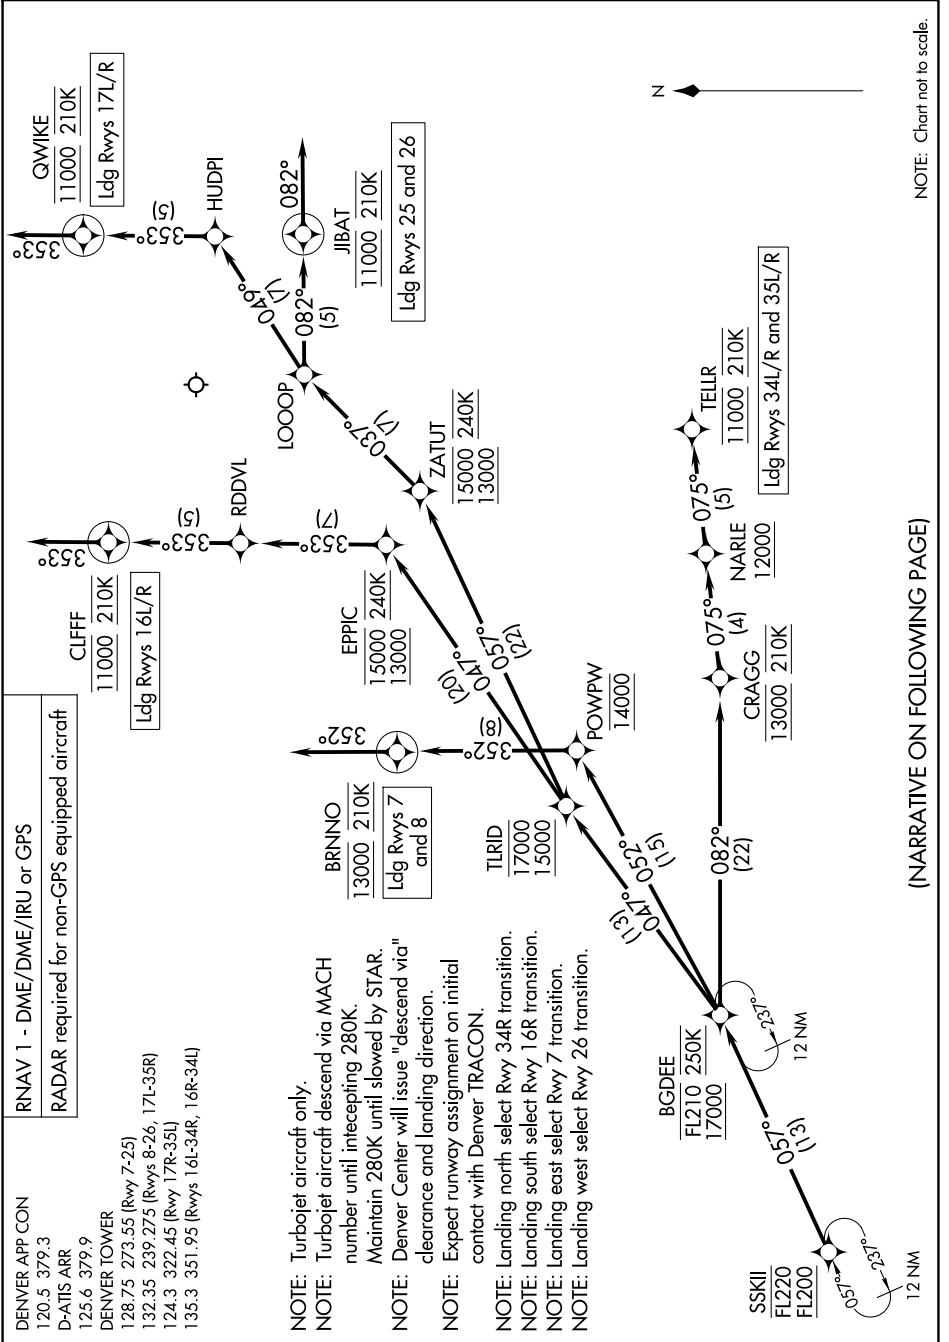

# SSKII THREE ARRIVAL (RNAV) Arrival Routes

SW-1, 23 JAN 2025 to 20 FEB 2025

(NARRATIVE ON FOLLOWING PAGE)

SW-1, 23 JAN 2025 to 20 FEB 2025

# SSKII THREE ARRIVAL (RNAV) Arrival Routes