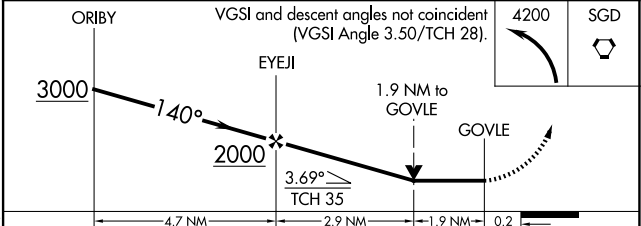

MISSED APPROACH: Climbing left turn to 4200 direct SGD VORTAC and hold, continue climb-in-hold to 4200.

AWOS-3P 120.675	OAKLAND CENTER 127.8 353.5	UNICOM 123.075 (CTAF)
---------------------------	--------------------------------------	---------------------------------

Procedure NA for arrivals at ROZZA on V301 northbound, V108 northwest bound and V494 westbound.

CATEGORY	A	B	C	D
LP MDA	820-1 816 (900-1)	820-1¼ 816 (900-1¼)		NA
LNAV MDA	1100-1¼ 1096 (1100-1¼)	1100-1½ 1096 (1100-1½)		NA
<input checked="" type="checkbox"/> CIRCLING	1100-1¼ 1096 (1100-1¼)	1100-1½ 1096 (1100-1½)		NA