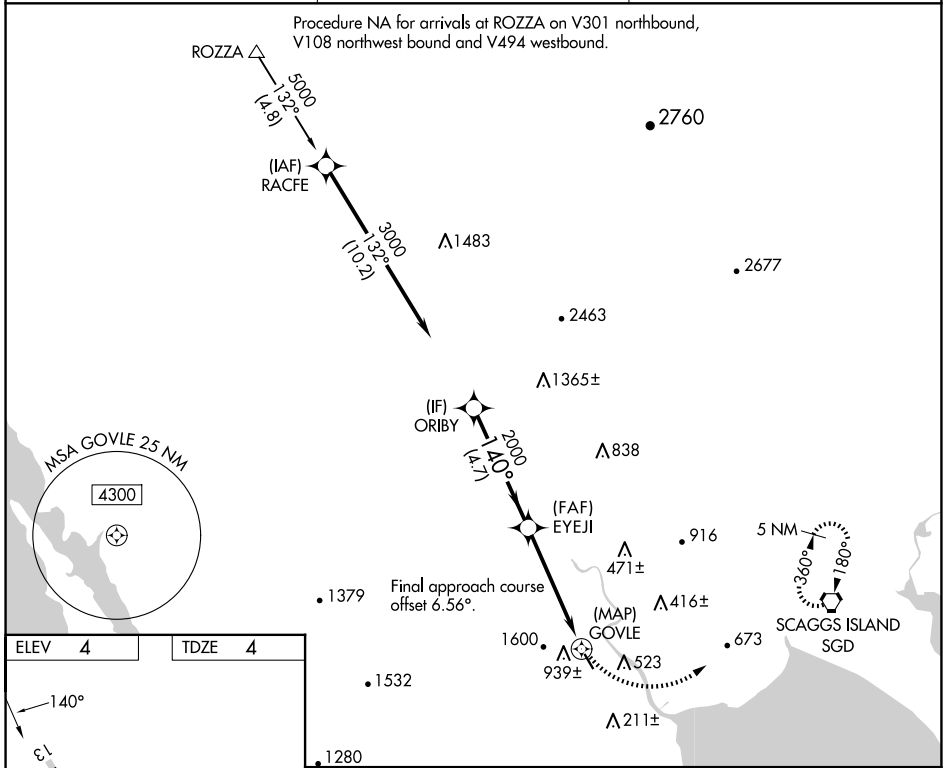

WAAS CH 63244 W 13A	APP CRS 140°	Rwy Idg 3303 TDZE 4 Apt Elev 4
---	------------------------	---

RNAV (GPS) RWY 13

GNOSS FLD (DVO)

RNP APCH - GPS.
 ⚠ Circling NA southwest of Rwy 13-31. Circling Rwy 31 NA at night.
 ⚠ Rwy 13 helicopter visibility reduction below 3/4 SM NA.

MISSED APPROACH: Climbing left turn to 4200 direct SGD VORTAC and hold, continue climb-in-hold to 4200.

AWOS-3P 120.675	OAKLAND CENTER 127.8 353.5	UNICOM 123.075 (CTAF)
---------------------------	--------------------------------------	---------------------------------

Procedure NA for arrivals at ROZZA on V301 northbound, V108 northwest bound and V494 westbound.

CATEGORY	A	B	C	D
LP MDA	820-1 816 (900-1)	820-1¼ 816 (900-1¼)		NA
LNAV MDA	1100-1¼ 1096 (1100-1¼)	1100-1½ 1096 (1100-1½)		NA
<input checked="" type="checkbox"/> CIRCLING	1100-1¼ 1096 (1100-1¼)	1100-1½ 1096 (1100-1½)		NA

SW-2, 23 JAN 2025 to 20 FEB 2025

SW-2, 23 JAN 2025 to 20 FEB 2025