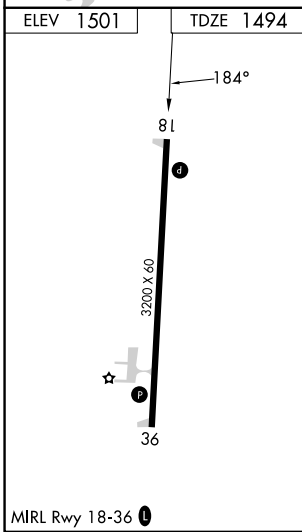

APP CRS	Rwy Idg	3200
184°	TDZE	1494
	Apt Elev	1501

RNAV (GPS) RWY 18

PARK FALLS MUNI (PKF)

▼ NA	Use Phillips altimeter setting. DME/DME RNP-0.3 NA. Procedure NA at night.	MISSED APPROACH: Climb to 3200 direct FARIM WP and hold.

PBH AWOS-3 125.875	MINNEAPOLIS CENTER 133.65 281.5	CTAF 122.9 0

EC-3, 23 JAN 2025 to 20 FEB 2025

EC-3, 23 JAN 2025 to 20 FEB 2025