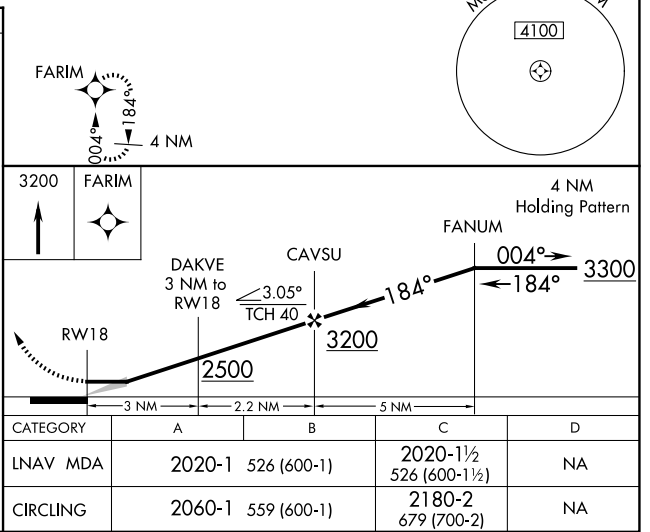

APP CRS	Rwy Idg	3200
184°	TDZE	1494
	Apt Elev	1501

RNAV (GPS) RWY 18

PARK FALLS MUNI (PKF)

▼ NA	Use Phillips altimeter setting. DME/DME RNP-0.3 NA. Procedure NA at night.	MISSED APPROACH: Climb to 3200 direct FARIM WP and hold.

PBH AWOS-3 125.875	MINNEAPOLIS CENTER 133.65 281.5	CTAF 122.9 0

EC-3, 23 JAN 2025 to 20 FEB 2025

EC-3, 23 JAN 2025 to 20 FEB 2025