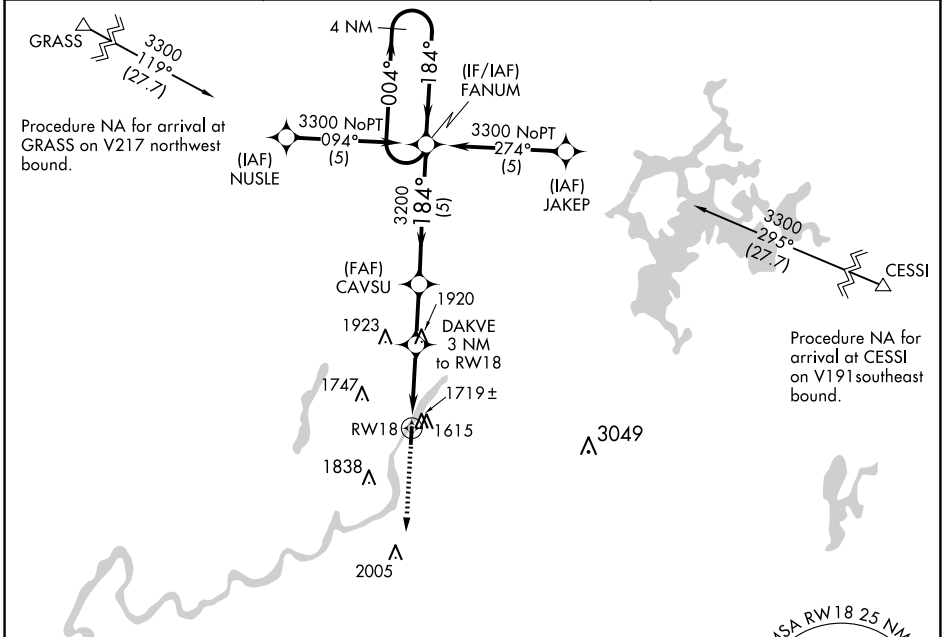

APP CRS	Rwy Idg	3200
184°	TDZE	1494
	Apt Elev	1501

RNAV (GPS) RWY 18

PARK FALLS MUNI (PKF)

▼ NA	Use Phillips altimeter setting. DME/DME RNP-0.3 NA. Procedure NA at night.	MISSED APPROACH: Climb to 3200 direct FARIM WP and hold.

PBH AWOS-3 125.875	MINNEAPOLIS CENTER 133.65 281.5	CTAF 122.9 0

EC-3, 23 JAN 2025 to 20 FEB 2025

EC-3, 23 JAN 2025 to 20 FEB 2025