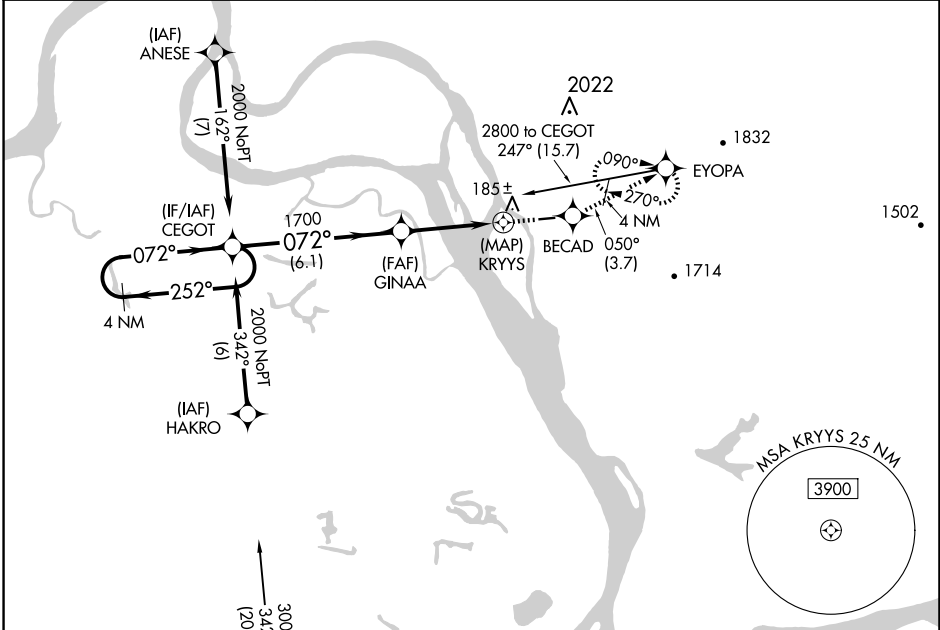

WAAS CH 57929 W07A	APP CRS 072°	Rwy Idg TDZE Apt Elev	3200 113 115
--	------------------------	-----------------------------	---

RNAV (GPS) RWY 7

MARSHALL DON HUNTER SR (MDM)(PADM)

⚠ When local altimeter setting not received, use Russian Mission altimeter setting and increase all MDA 60 feet. DME/DME RNP-0.3 NA.
❄ -26°C VDP NA with Russian Mission altimeter setting.

MISSED APPROACH: Climb to 4000 direct BECAD and on track 050° to EYOPA and hold, continue climb-in-hold to 4000.

AWOS-3P 119.675	ANCHORAGE CENTER 124.0	CTAF 122.9
---------------------------	----------------------------------	----------------------

AK, 26 DEC 2024 to 20 FEB 2025

AK, 26 DEC 2024 to 20 FEB 2025

ELEV 115	TDZE 113
----------	----------

CATEGORY	A	B	C	D
LP MDA	820-1½	707 (800-1½)		NA
LNAV MDA	1060-1½	947 (1000-1½)		NA
CIRCLING	1060-1½ 945 (1000-1½)	1140-1½ 1025 (1100-1½)		NA

REIL Rwy 7 **0**
MIRL Rwy 7-25 **0**