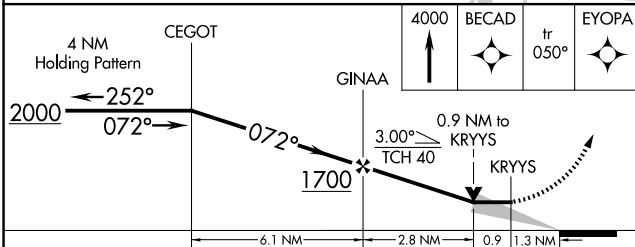

CATEGORY	A	B	C	D
LP MDA	820-1½	707 (800-1½)		NA
LNAV MDA	1060-1½	947 (1000-1½)		NA
CIRCLING	1060-1½ 945 (1000-1½)	1140-1½ 1025 (1100-1½)		NA

REIL Rwy 7 **0**
MIRL Rwy 7-25 **0**