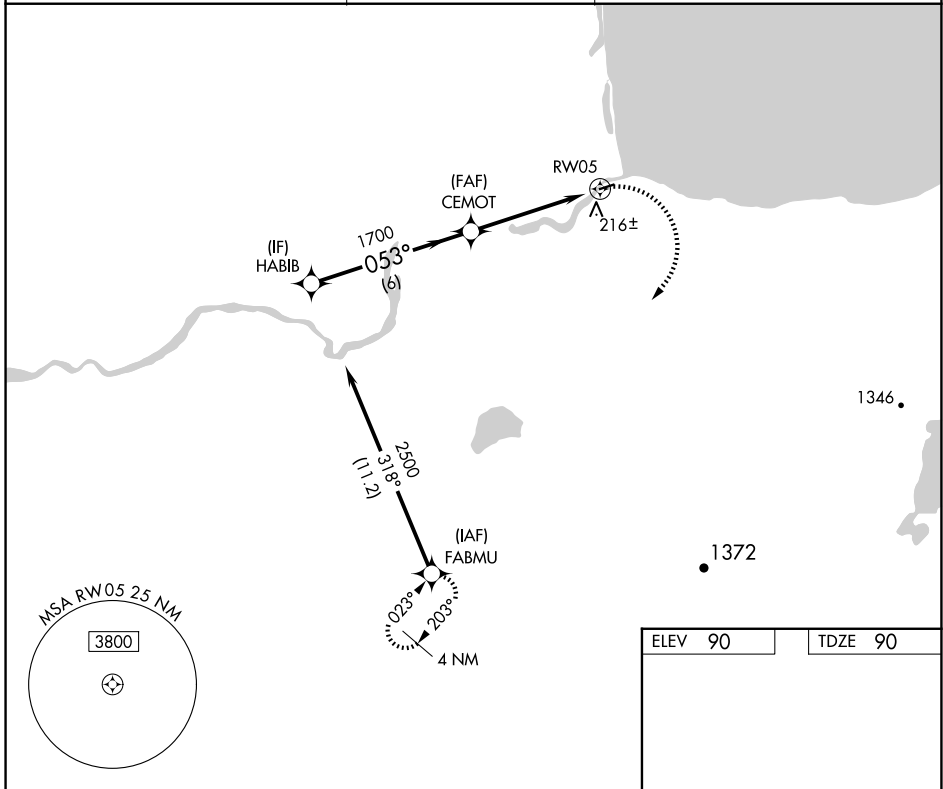

APP CRS 053°	Rwy Idg 3000
	TDZE 90
	Apt Elev 90

RNAV (GPS) RWY 5

IGIUGIG (IGG)(PAIG)

RNP APCH-GPS.	MISSED APPROACH: Climbing right turn to 3000 direct FABMU and hold.
<p>▼ If local altimeter setting not received, use Iliamna altimeter setting and increase all MDAs 120 feet.</p> <p>▲</p>	

AWOS-3P 119.925	ANCHORAGE CENTER 118.8	CTAF 122.8
---------------------------	----------------------------------	----------------------

AK, 26 DEC 2024 to 20 FEB 2025

AK, 26 DEC 2024 to 20 FEB 2025

ELEV 90	TDZE 90
---------	---------

CATEGORY	A	B	C	D
LNVA MDA	460-1	370 (400-1)		NA
CIRCLING	580-1 490 (500-1)	660-1 570 (600-1)		NA

MIRL Rwy 5-23