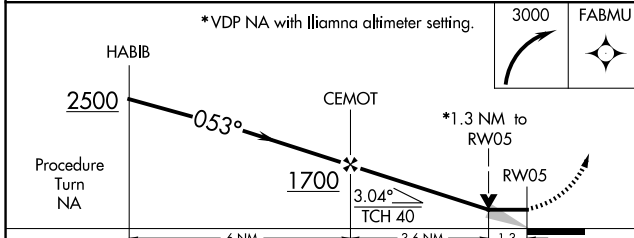

APP CRS 053°	Rwy Idg 3000
	TDZE 90
	Apt Elev 90

RNAV (GPS) RWY 5

IGIUGIG (IGG)(PAIG)

RNP APCH-GPS.	MISSED APPROACH: Climbing right turn to 3000 direct FABMU and hold.
<p>▼ If local altimeter setting not received, use Iliamna altimeter setting and increase all MDAs 120 feet.</p> <p>▲</p>	

AWOS-3P 119.925	ANCHORAGE CENTER 118.8	CTAF 122.8
---------------------------	----------------------------------	----------------------

AK, 26 DEC 2024 to 20 FEB 2025

AK, 26 DEC 2024 to 20 FEB 2025

ELEV 90	TDZE 90
---------	---------