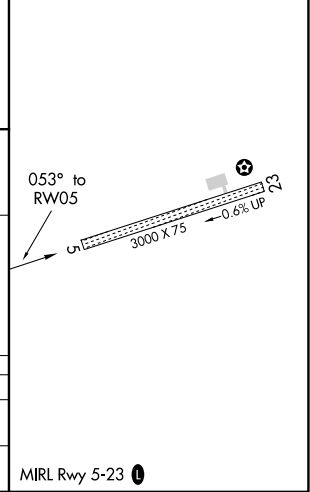

APP CRS 053°	Rwy Idg 3000
	TDZE 90
	Apt Elev 90

RNAV (GPS) RWY 5

IGIUGIG (IGG)(PAIG)

RNP APCH-GPS.	MISSED APPROACH: Climbing right turn to 3000 direct FABMU and hold.
<p>▼ If local altimeter setting not received, use Iliamna altimeter setting and increase all MDAs 120 feet.</p> <p>▲</p>	

CATEGORY	A	B	C	D
LNVA MDA	460-1	370 (400-1)		NA
CIRCLING	580-1 490 (500-1)	660-1 570 (600-1)		NA

MIRL Rwy 5-23