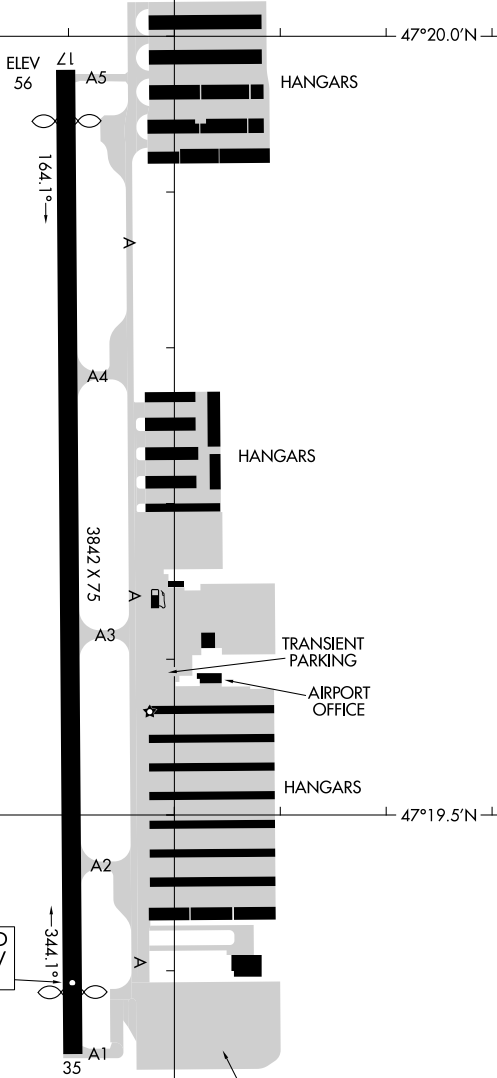

CTAF/UNICOM
122.975

VAR 15.5° E
JANUARY 2020
ANNUAL RATE OF CHANGE
0.1° W

NW-1, 23 JAN 2025 to 20 FEB 2025

NW-1, 23 JAN 2025 to 20 FEB 2025

122°14.0'W

122°13.5'W