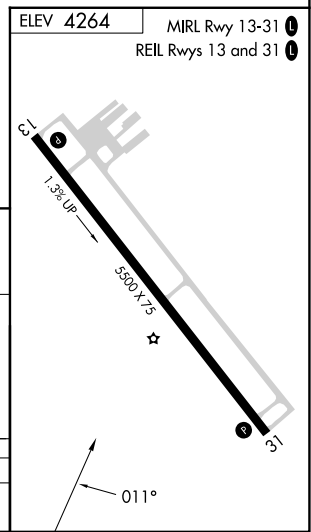

APP CRS	Rwy Idg	N/A
011°	TDZE	N/A
	Apt Elev	4264

RNAV (GPS)-A

HULETT MUNI (W43)

RNP APCH - GPS.

Procedure NA at night. When local altimeter setting is not received, use GCC altimeter setting and increase all MDA 120 feet and visibility Cat B ¼ SM.

MISSED APPROACH: Climbing right turn to 15000 direct KOCYE and hold, continue climb-in-hold to 15000.

AWOS-3PT 128.775	DENVER CENTER 127.95 338.2	UNICOM 122.8 (CTAF)
----------------------------	--------------------------------------	-------------------------------