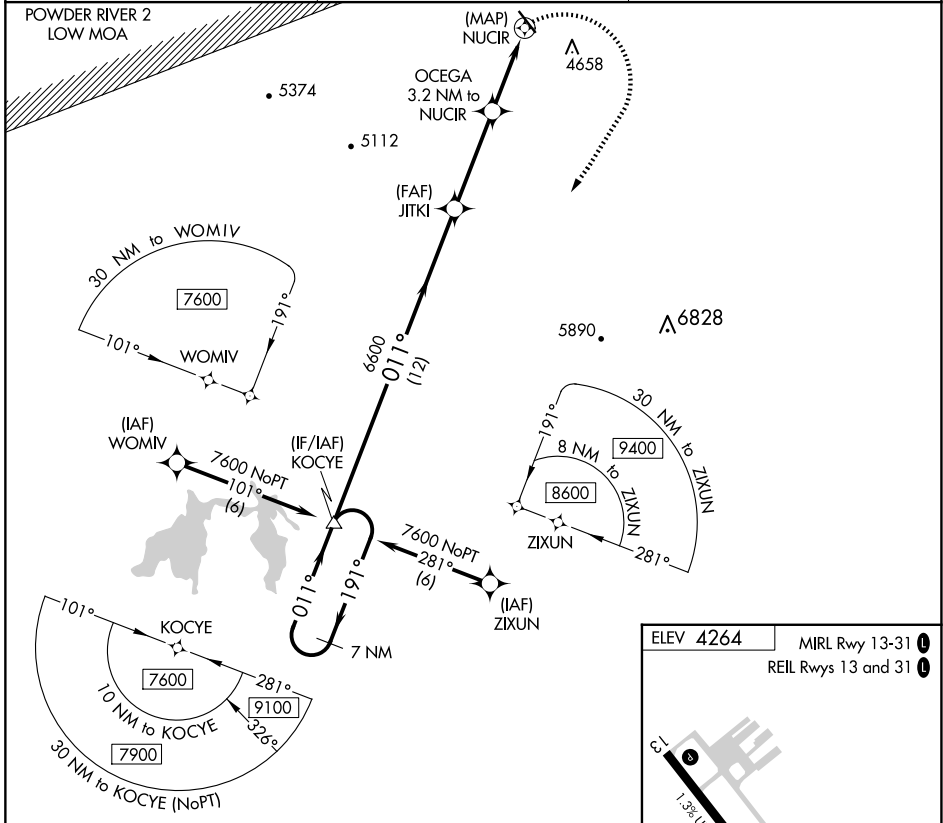

APP CRS	Rwy Idg	N/A
011°	TDZE	N/A
	Apt Elev	4264

RNAV (GPS)-A

HULETT MUNI (W43)

RNP APCH - GPS.

Procedure NA at night. When local altimeter setting is not received, use GCC altimeter setting and increase all MDA 120 feet and visibility Cat B ¼ SM.

MISSED APPROACH: Climbing right turn to 15000 direct KOCYE and hold, continue climb-in-hold to 15000.

AWOS-3PT 128.775	DENVER CENTER 127.95 338.2	UNICOM 122.8 (CTAF)
----------------------------	--------------------------------------	-------------------------------

CATEGORY	A	B	C	D
CIRCLING	4900-1 636 (700-1)	5020-1 756 (800-1)	NA	

NW-1, 23 JAN 2025 to 20 FEB 2025

NW-1, 23 JAN 2025 to 20 FEB 2025