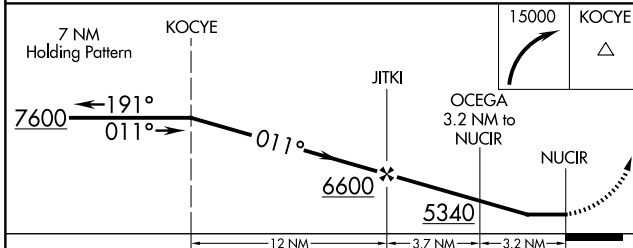

APP CRS	Rwy Idg	N/A
011°	TDZE	N/A
	Apt Elev	4264

RNAV (GPS)-A

HULETT MUNI (W43)

RNP APCH - GPS.

Procedure NA at night. When local altimeter setting is not received, use GCC altimeter setting and increase all MDA 120 feet and visibility Cat B ¼ SM.

MISSED APPROACH: Climbing right turn to 15000 direct KOCYE and hold, continue climb-in-hold to 15000.

AWOS-3PT 128.775	DENVER CENTER 127.95 338.2	UNICOM 122.8 (CTAF)
----------------------------	--------------------------------------	-------------------------------