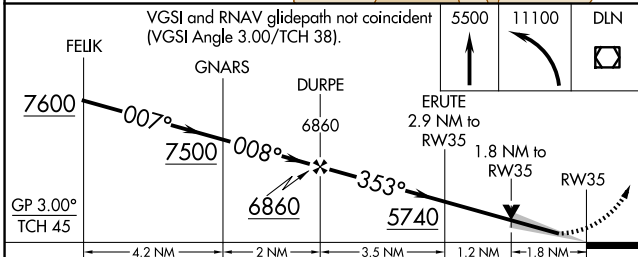

WAAS CH 42940 W35A	APP CRS 353°	Rwy Idg TDZE Apt Elev	6000 4774 4789
--	------------------------	-----------------------------	---

RNAV (GPS) RWY 35

RUBY VALLEY FLD (RVF)

RNP APCH - GPS.

⚠ Circling NA to Rwy 7 and 25. Circling NA east of Rwy 17-35.
⚠ For uncompensated Baro-VNAV systems, LNAV/VNAV NA below -24°C or above 54°C.

MISSED APPROACH: (Do not exceed 185K until DLN VOR/DME) Climb to 5500 then climbing left turn to 11100 direct DLN VOR/DME and hold, continue climb-in-hold to 11100.

AWOS-3PT 119.025	SALT LAKE CENTER 132.4 338.3	CTAF 122.90
----------------------------	--	-----------------------

NW-1, 23 JAN 2025 to 20 FEB 2025

NW-1, 23 JAN 2025 to 20 FEB 2025

ELEV 4789	TDZE 4774
-----------	-----------

CATEGORY	A	B	C	D
LPV DA	5024-1		250 (300-1)	
LNAV/VNAV DA	5196-1¼		422 (500-1¼)	
LNAV MDA	5360-1	586 (600-1)	5360-1¾	586 (600-1¼)
C CIRCLING	5360-1	571 (600-1)	5360-1¾	5460-2¼
			571 (600-1¼)	671 (700-2¼)