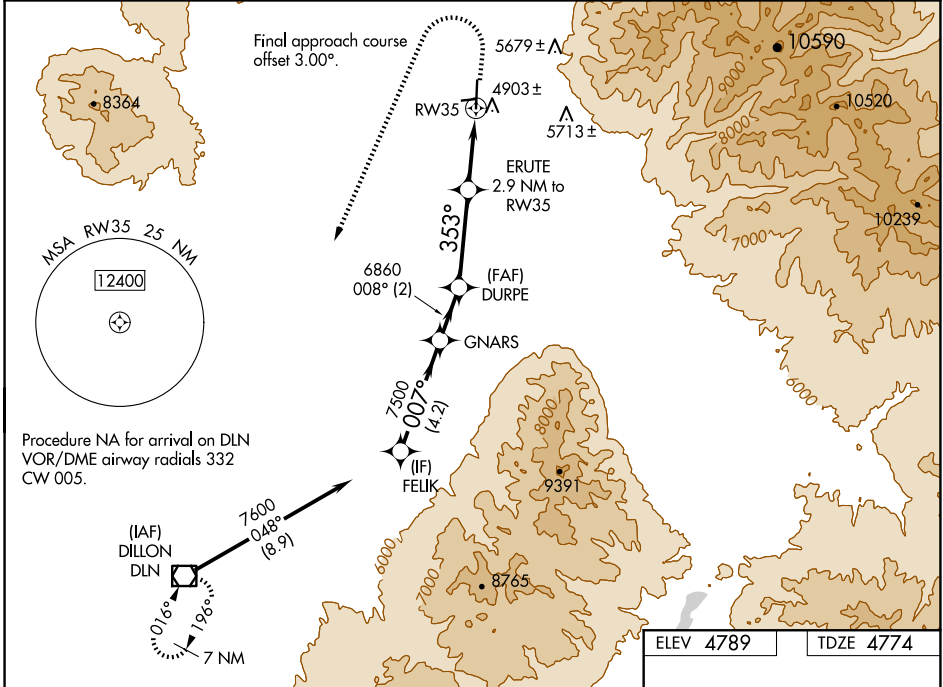

WAAS CH 42940 W35A	APP CRS 353°	Rwy Idg TDZE Apt Elev	6000 4774 4789
--	------------------------	-----------------------------	---

RNAV (GPS) RWY 35

RUBY VALLEY FLD (RVF)

RNP APCH - GPS.

⚠ Circling NA to Rwy 7 and 25. Circling NA east of Rwy 17-35.
⚠ For uncompensated Baro-VNAV systems, LNAV/VNAV NA below -24°C or above 54°C.

MISSED APPROACH: (Do not exceed 185K until DLN VOR/DME) Climb to 5500 then climbing left turn to 11100 direct DLN VOR/DME and hold, continue climb-in-hold to 11100.

AWOS-3PT 119.025	SALT LAKE CENTER 132.4 338.3	CTAF 122.90
----------------------------	--	-----------------------

NW-1, 23 JAN 2025 to 20 FEB 2025

NW-1, 23 JAN 2025 to 20 FEB 2025

ELEV 4789	TDZE 4774
-----------	-----------

CATEGORY	A	B	C	D
LPV DA	5024-1		250 (300-1)	
LNAV/VNAV DA	5196-1¼		422 (500-1¼)	
LNAV MDA	5360-1	586 (600-1)	5360-1¾	586 (600-1¼)
C CIRCLING	5360-1	571 (600-1)	5360-1¾	5460-2¼
			571 (600-1¼)	671 (700-2¼)