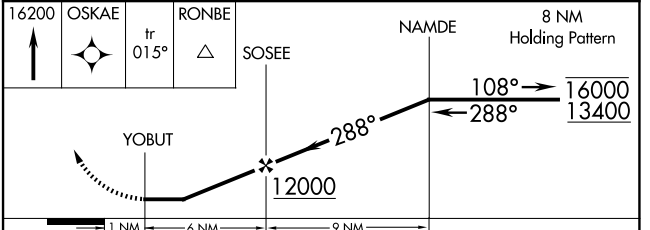

APP CRS 288°	Rwy Idg TDZE Apt Elev	N/A N/A 7523

RNAV (GPS)-A

SALIDA/HARRIETT ALEXANDER FLD (A.NK)

RNP APCH.	MISSED APPROACH: Climb to 16200 direct OSKAE and on track 015° to RONBE and hold, continue climb-in-hold to 16200.
▼ Circling to Rwy 6 NA at night. ▲ When local altimeter setting not received, procedure NA.	

AWOS-3PT 133.85	DENVER CENTER 128.375 379.95	UNICOM 122.7 (CTAF)

CATEGORY	A	B	C	D
CIRCLING	9720-1¼ 2197 (2200-1¼)	9720-1½ 2197 (2200-1½)	NA	

SW-1, 23 JAN 2025 to 20 FEB 2025

SW-1, 23 JAN 2025 to 20 FEB 2025