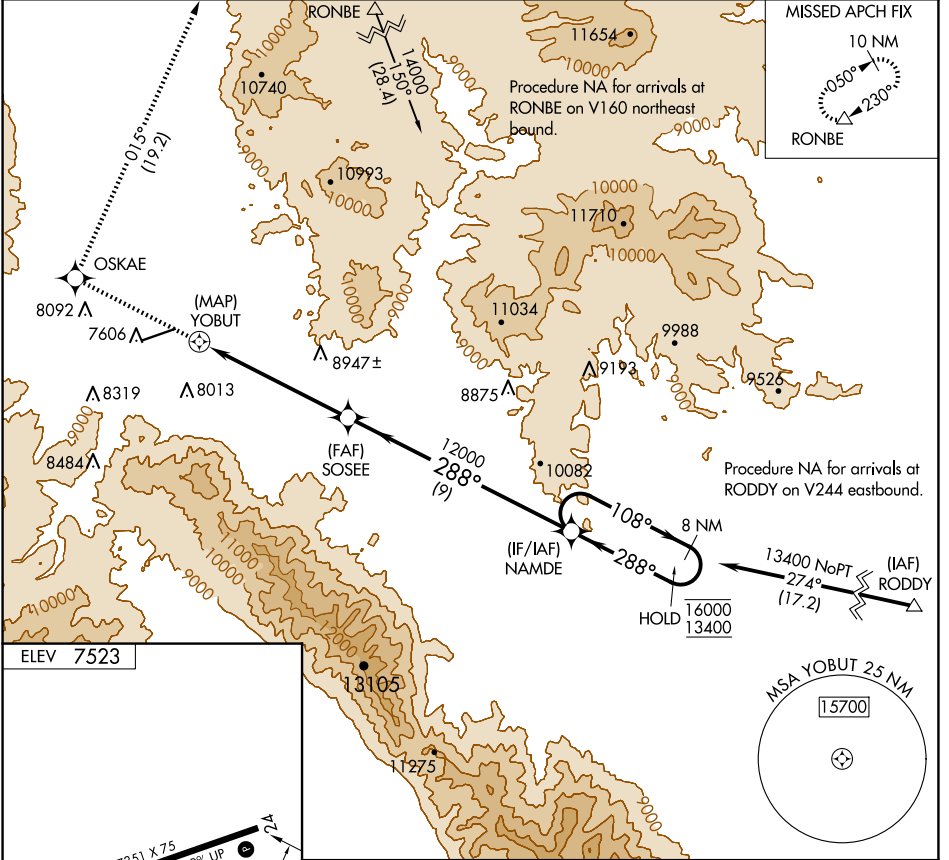

APP CRS <b>288°</b>	Rwy Idg TDZE Apt Elev	N/A N/A <b>7523</b>
------------------------	-----------------------------	---------------------------

# RNAV (GPS)-A

SALIDA/HARRIETT ALEXANDER FLD (A.NK)

RNP APCH.	MISSED APPROACH: Climb to 16200 direct OSKAE and on track 015° to RONBE and hold, continue climb-in-hold to 16200.
<p>▼ Circling to Rwy 6 NA at night.</p> <p>▲ When local altimeter setting not received, procedure NA.</p>	

AWOS-3PT <b>133.85</b>	DENVER CENTER <b>128.375 379.95</b>	UNICOM <b>122.7 (CTAF)</b>
---------------------------	--	-------------------------------

CATEGORY	A	B	C	D
CIRCLING	9720-1¼ 2197 (2200-1¼)	9720-1½ 2197 (2200-1½)	NA	

SW-1, 23 JAN 2025 to 20 FEB 2025

SW-1, 23 JAN 2025 to 20 FEB 2025