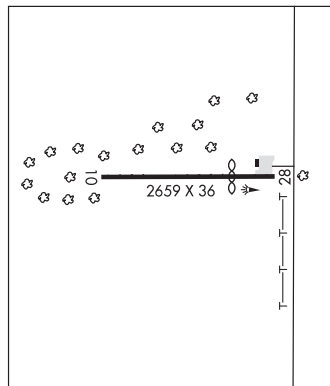

W78°38.78' 048° 22.0 NM to fld. 730.

DME unusable:

051°-085° byd 25 NM blo 4,500'

301°-050° byd 25 NM blo 3,500'

DETROIT

L-31E, 32F

IAP, AD

**ALPINE** N42°14.32' W76°45.84' NOTAM FILE ELM.**NDB (MHW)** 245 ALP 242° 7.4 NM to Elmira/Corning Rgnl. 1287/12W.

NEW YORK

L-30J, 32F

ARCADE TRI-COUNTY (D23) 2 N UTC-5(-4DT) N42°34.00' W78°25.57'

1745 NOTAM FILE BUF

RWY 09-27: 3220X60 (GRVL) RWY LGTS(NSTD)**RWY 09:** Trees.**RWY 27:** Trees.**RWY 14-32:** 2710X80 (TURF)**RWY 14:** Brush.**RWY 32:** Trees.**SERVICE:** LGT Actvt MIRL Rwy 09-27—123.0. MIRLS along edges only, no thld lgts.**AIRPORT REMARKS:** Unattended. PPR. Arpt CLOSED winter months. Deer on and invof arpt. Ultraigt acct prohibited.**AIRPORT MANAGER:** 716-864-3354**COMMUNICATIONS:** CTAF/UNICOM 123.0**CLEARANCE DELIVERY PHONE:** For CD ctc Cleveland ARTCC at 440-774-0490.

DETROIT

ARGYLE (1C3) 2 NE UTC-5(-4DT) N43°15.27' W73°28.21'

330 NOTAM FILE BTV

RWY 03-21: 2400X87 (TURF)**RWY 03:** Tree.**RWY 21:** Tree.**AIRPORT REMARKS:** Attended 1400Z†-dusk. Arpt may be CLOSED wet wx call 518-638-9723. Birds and wildlife may be on or invof arpt. Ultraiglts on and invof arpt. Rwy 03-21 wid varies from 87'-100'. Rwy generally plowed drg winter but may be snowy/icy. Mowing or plowing may occur durg dalgt hrs; CTAF mntd. Check/inspect bfr taking off or lndg and use at your discretion.**AIRPORT MANAGER:** 518-638-9723**COMMUNICATIONS:** CTAF 122.9**CLEARANCE DELIVERY PHONE:** For CD ctc Albany Apch at 518-862-2299.