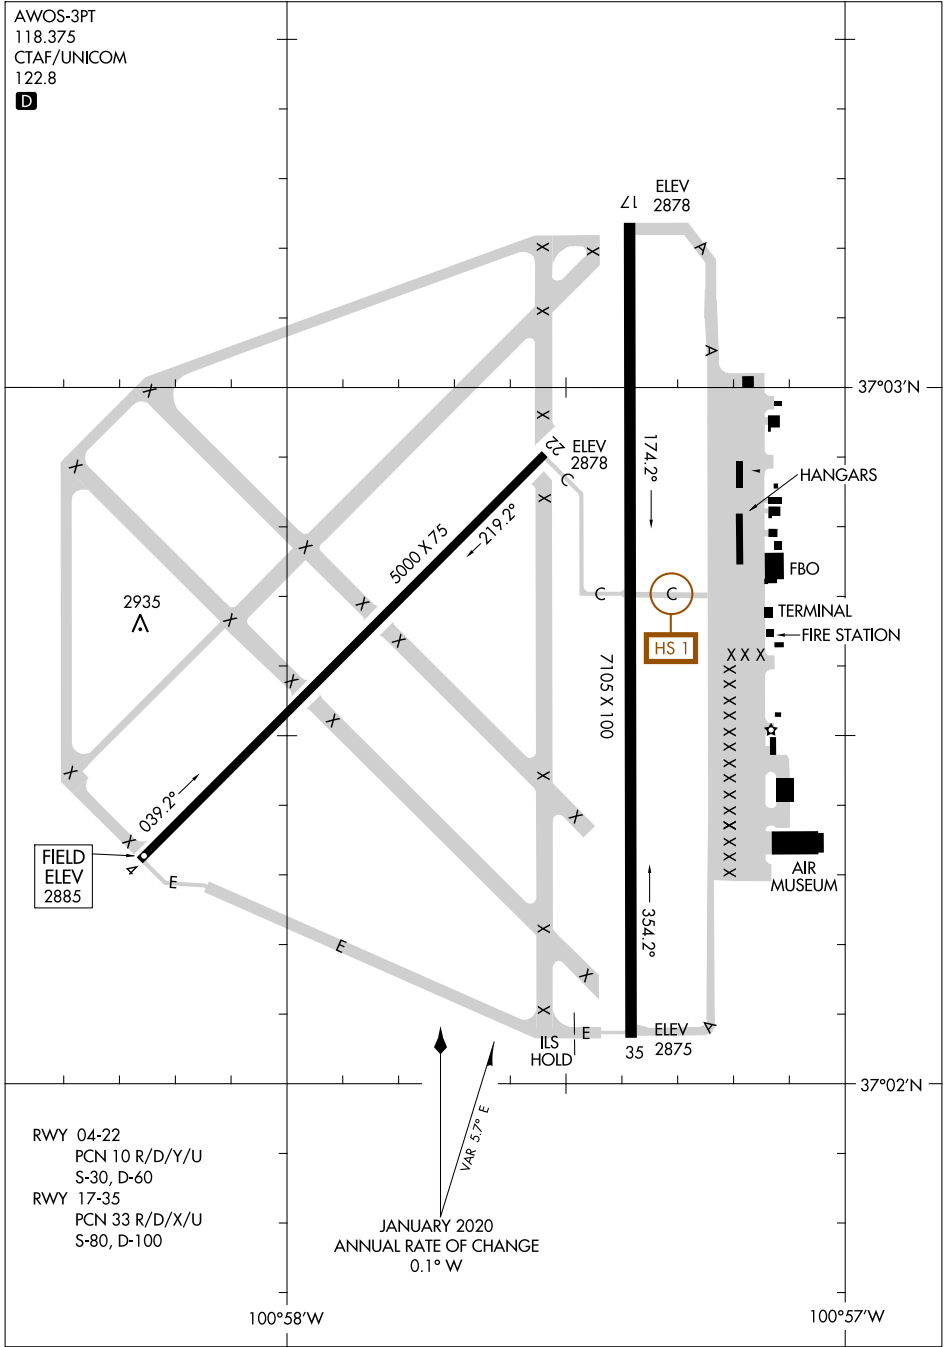

22251

AIRPORT DIAGRAM

AL-498 (FAA)

LIBERAL MID-AMERICA RGNL (LBL)
LIBERAL, KANSAS

AWOS-3PT
118.375
CTAF/UNICOM
122.8

NC-2, 20 FEB 2025 to 20 MAR 2025

NC-2, 20 FEB 2025 to 20 MAR 2025

AIRPORT DIAGRAM

22251

LIBERAL, KANSAS
LIBERAL MID-AMERICA RGNL (LBL)