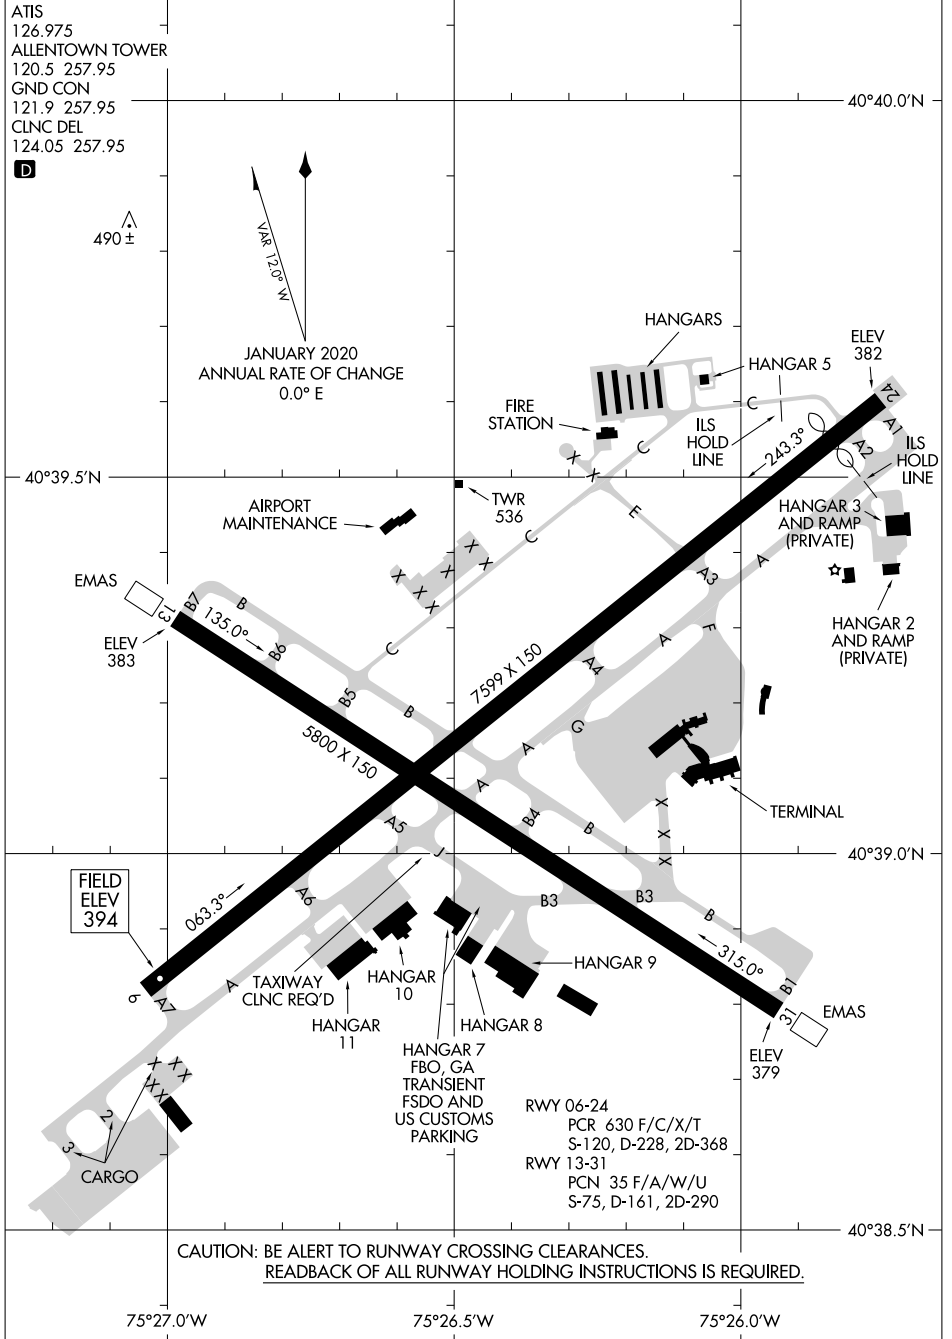

24361

# AIRPORT DIAGRAM

AL-15 (FAA)

LEHIGH VALLEY INTL (ABE)  
ALLENTOWN, PENNSYLVANIA

NE-4, 20 MAR 2025 to 17 APR 2025

NE-4, 20 MAR 2025 to 17 APR 2025

# AIRPORT DIAGRAM

24361

ALLENTOWN, PENNSYLVANIA  
LEHIGH VALLEY INTL (ABE)