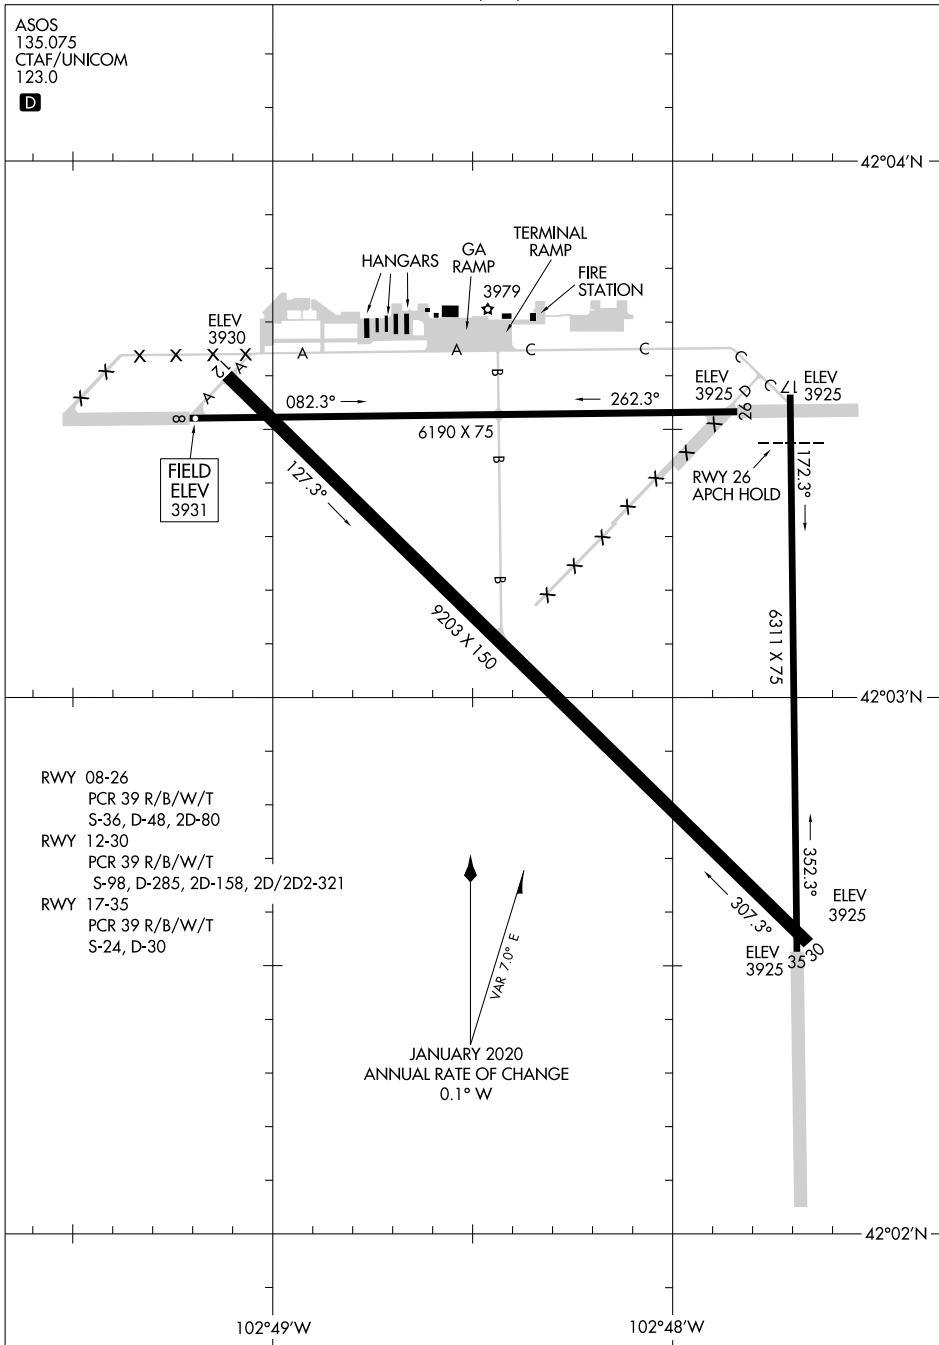

25051

# AIRPORT DIAGRAM

AL-16 (FAA)

ALLIANCE MUNI (AIA)  
ALLIANCE, NEBRASKA

ASOS  
135.075  
CTAF/UNICOM  
123.0

NC-2, 20 MAR 2025 to 17 APR 2025

NC-2, 20 MAR 2025 to 17 APR 2025

- RWY 08-26  
PCR 39 R/B/W/T  
S-36, D-48, 2D-80
- RWY 12-30  
PCR 39 R/B/W/T  
S-98, D-285, 2D-158, 2D/2D2-321
- RWY 17-35  
PCR 39 R/B/W/T  
S-24, D-30