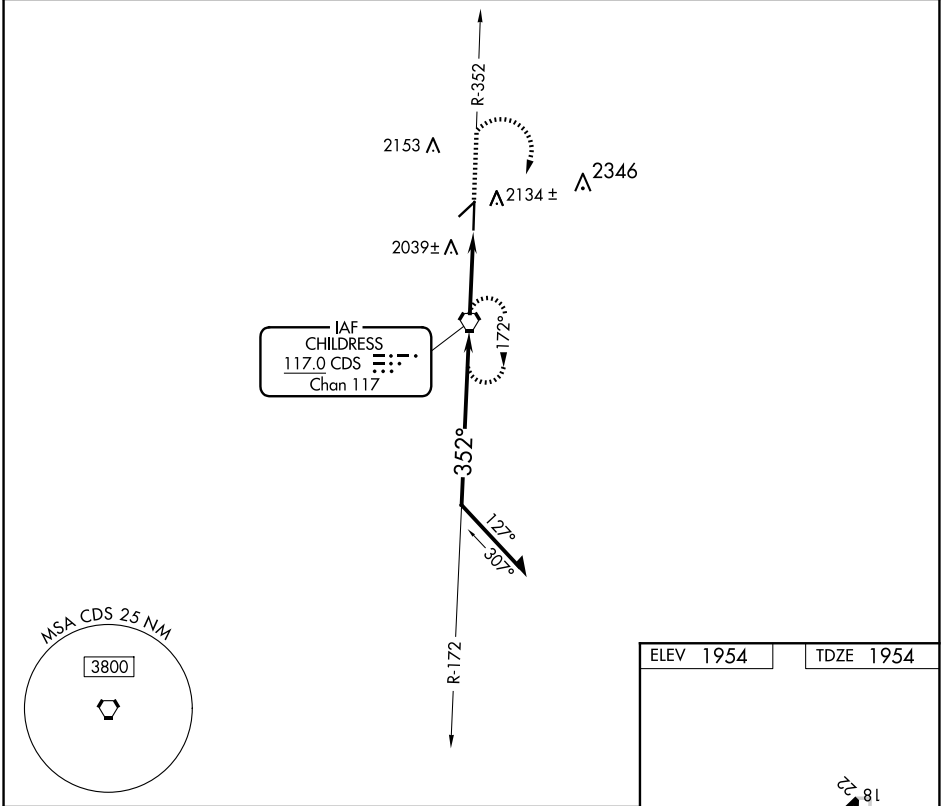

VORTAC CDS 117.0 Chan 117	APP CRS 352°	Rwy Idg TDZE 1954 Apt Elev 1954	5949
---	------------------------	---	-------------

VOR RWY 36

CHILDRESS MUNI (CDS)

⚠ When local altimeter setting not received, use Altus/Quartz Mountain Rgnl altimeter setting and increase all MDA 200 feet, and all visibilities ¼ mile.
⚠ VDP NA when using Altus/Quartz Mountain Rgnl altimeter setting.
 Circling to Rwy 4, 18, 22 NA at night.

MISSED APPROACH: Climb to 3400 via CDS VORTAC R-352 then climbing right turn to 3500 direct CDS VORTAC and hold.

ASOS 135.125	FORT WORTH CENTER 133.5 350.35	UNICOM 122.8 (CTAF) 0
------------------------	--	---------------------------------

CATEGORY	A	B	C	D
S-36	2340-1 386 (400-1)			2340-1 ¼ 386 (400-1 ¼)
CIRCLING	2500-1 546 (600-1)	2600-1 ¾ 646 (700-1 ¾)		2700-2 ½ 746 (800-2 ½)

SC-2, 20 MAR 2025 to 17 APR 2025

SC-2, 20 MAR 2025 to 17 APR 2025