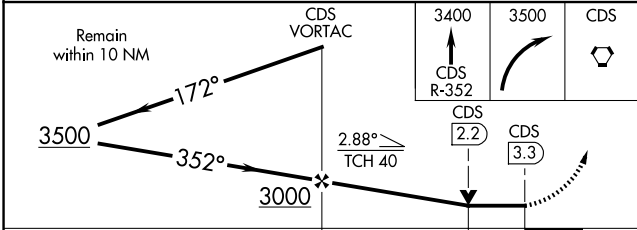

VORTAC CDS 117.0 Chan 117	APP CRS 352°	Rwy Idg TDZE 1954 Apt Elev 1954	5949
---	------------------------	---	-------------

VOR RWY 36

CHILDRESS MUNI (CDS)

⚠ When local altimeter setting not received, use Altus/Quartz Mountain Rgnl altimeter setting and increase all MDA 200 feet, and all visibilities ¼ mile.
⚠ VDP NA when using Altus/Quartz Mountain Rgnl altimeter setting.
 Circling to Rwy 4, 18, 22 NA at night.

MISSED APPROACH: Climb to 3400 via CDS VORTAC R-352 then climbing right turn to 3500 direct CDS VORTAC and hold.

ASOS 135.125	FORT WORTH CENTER 133.5 350.35	UNICOM 122.8 (CTAF) 0
------------------------	--	---------------------------------

CATEGORY	A	B	C	D
S-36	2340-1 386 (400-1)			2340-1 ¼ 386 (400-1 ¼)
CIRCLING	2500-1 546 (600-1)	2600-1 ¾ 646 (700-1 ¾)		2700-2 ½ 746 (800-2 ½)

SC-2, 20 MAR 2025 to 17 APR 2025

SC-2, 20 MAR 2025 to 17 APR 2025