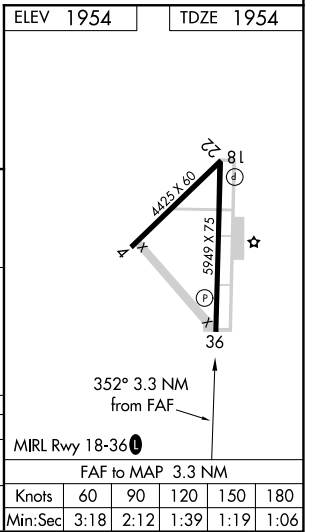

VORTAC CDS 117.0 Chan 117	APP CRS 352°	Rwy Idg TDZE 1954 Apt Elev 1954	5949
---	------------------------	---	-------------

VOR RWY 36

CHILDRESS MUNI (CDS)

⚠ When local altimeter setting not received, use Altus/Quartz Mountain Rgnl altimeter setting and increase all MDA 200 feet, and all visibilities ¼ mile.
⚠ VDP NA when using Altus/Quartz Mountain Rgnl altimeter setting.
 Circling to Rwy 4, 18, 22 NA at night.

MISSED APPROACH: Climb to 3400 via CDS VORTAC R-352 then climbing right turn to 3500 direct CDS VORTAC and hold.

ASOS 135.125	FORT WORTH CENTER 133.5 350.35	UNICOM 122.8 (CTAF) 0
------------------------	--	---------------------------------

CATEGORY	A	B	C	D
S-36	2340-1 386 (400-1)			2340-1 ¼ 386 (400-1 ¼)
CIRCLING	2500-1 546 (600-1)	2600-1 ¾ 646 (700-1 ¾)		2700-2 ½ 746 (800-2 ½)

SC-2, 20 MAR 2025 to 17 APR 2025

SC-2, 20 MAR 2025 to 17 APR 2025