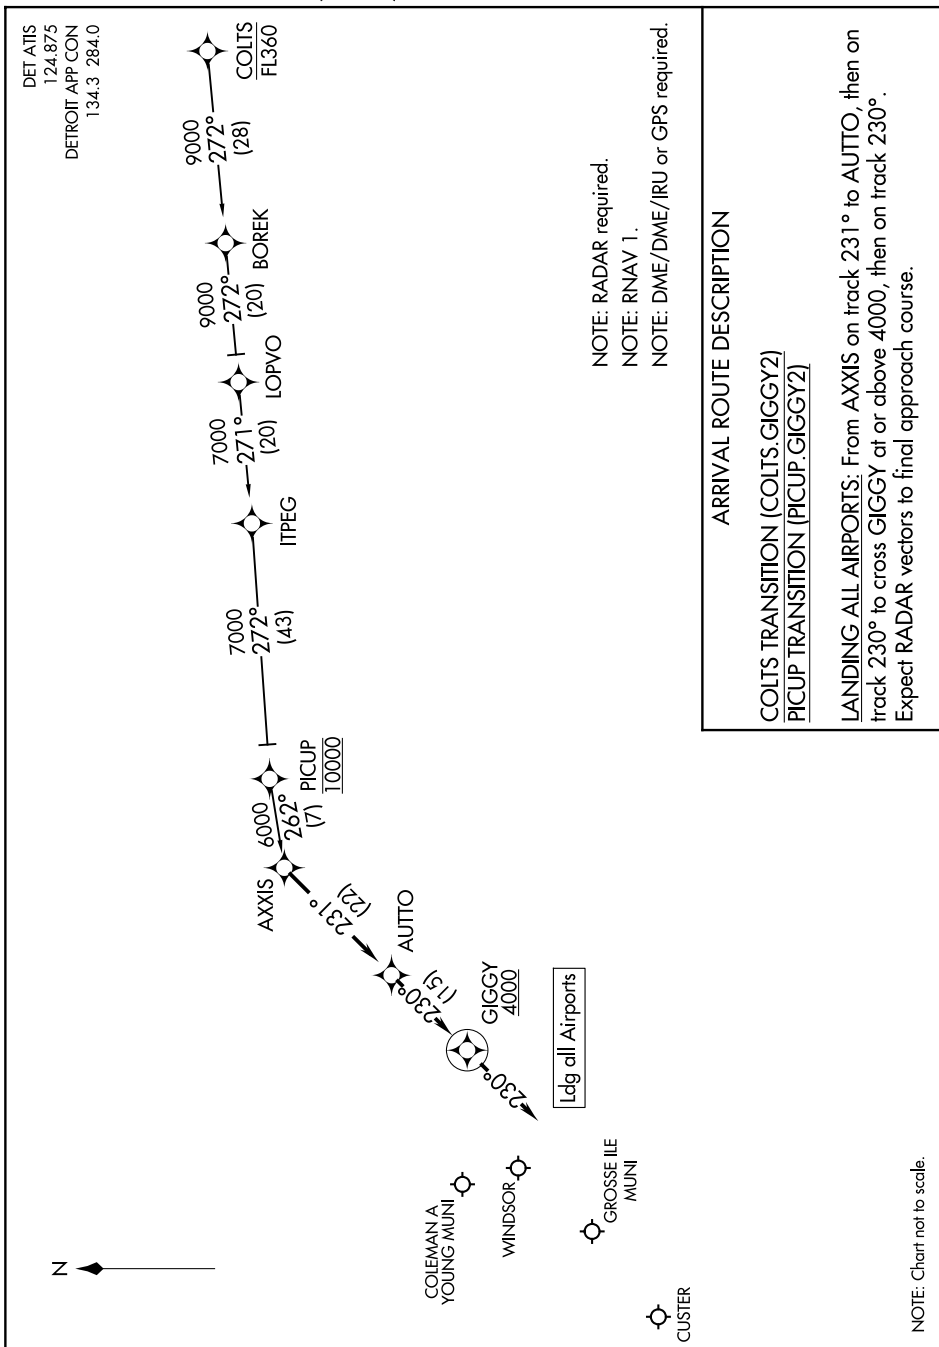

GIGGY TWO ARRIVAL (RNAV)

DETROIT, MICHIGAN

EC-1, 20 MAR 2025 to 17 APR 2025

GIGGY TWO ARRIVAL (RNAV)

(AXXIS.GIGGY2) 10OCT19

DETROIT, MICHIGAN

EC-1, 20 MAR 2025 to 17 APR 2025

NOTE: Chart not to scale.