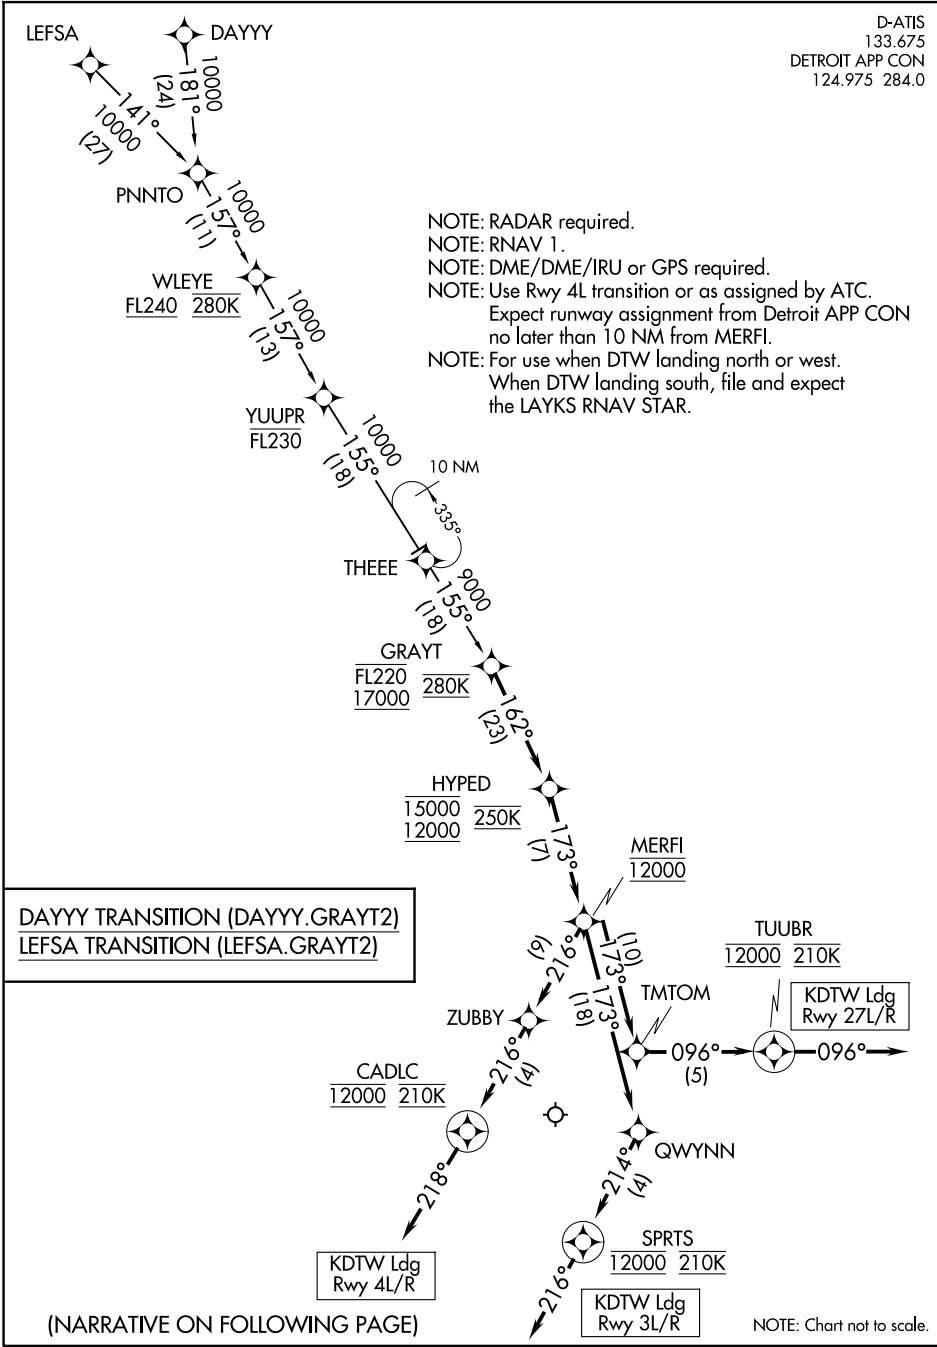

GRAYT TWO ARRIVAL (RNAV)

D-ATIS
133.675
DETROIT APP CON
124.975 284.0

EC-1, 20 MAR 2025 to 17 APR 2025

EC-1, 20 MAR 2025 to 17 APR 2025

(NARRATIVE ON FOLLOWING PAGE)

GRAYT TWO ARRIVAL (RNAV)

(GRAYT.GRAYT2) 10OCT19