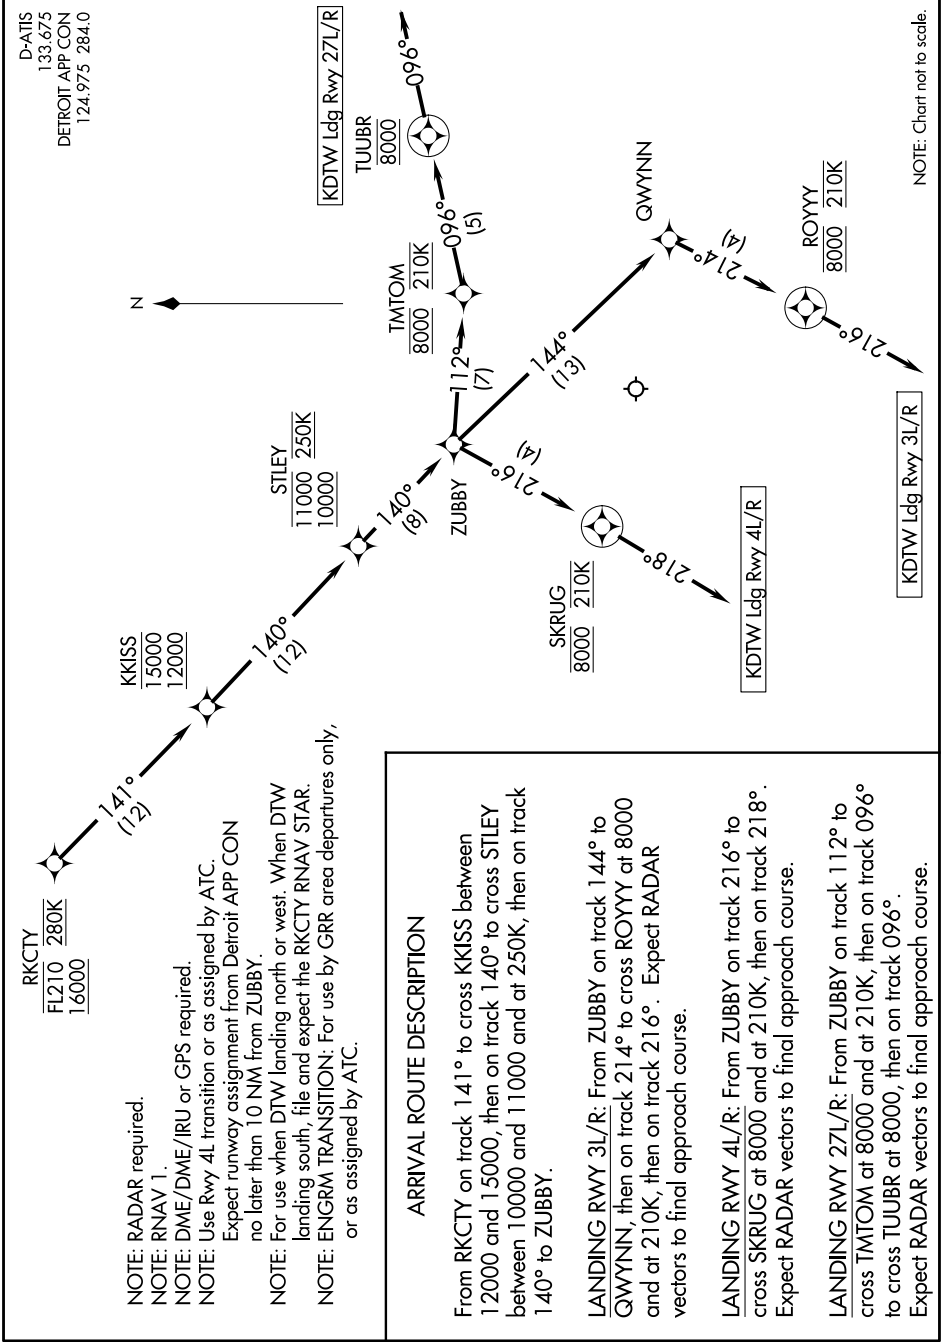

KKISS TWO ARRIVAL (RNAV) Arrival Route

EC-1, 20 MAR 2025 to 17 APR 2025

NOTE: Chart not to scale.

KKISS TWO ARRIVAL (RNAV) Arrival Route

EC-1, 20 MAR 2025 to 17 APR 2025