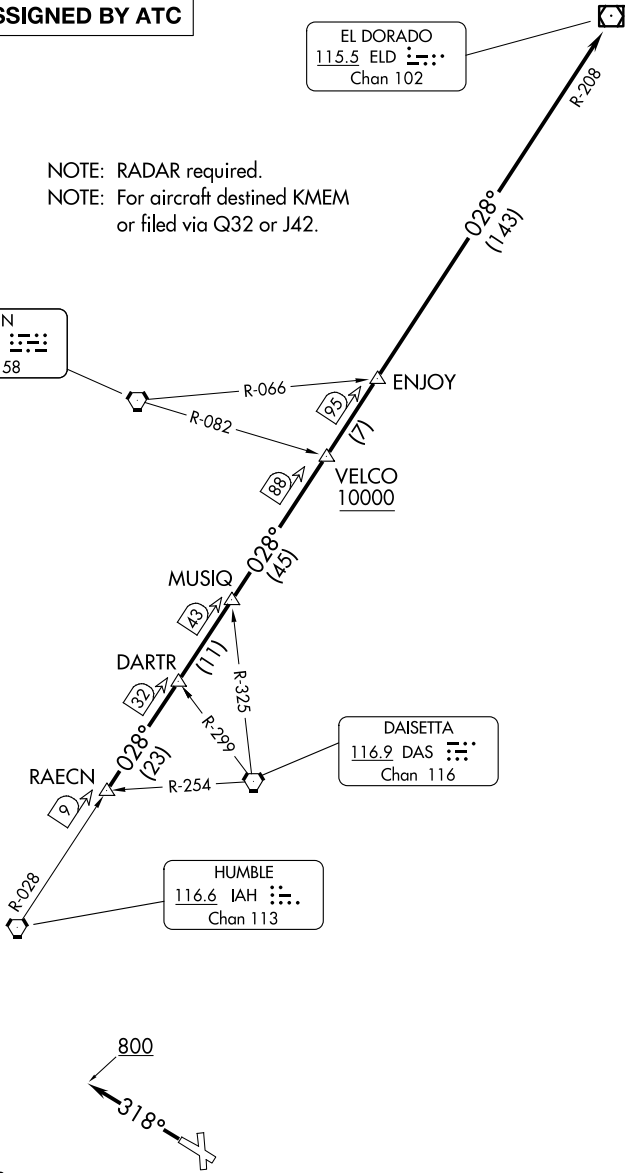

EL DORADO ONE DEPARTURE

ASOS
 123.95
 CLNC DEL (When twr closed)
 135.35
 GND CON
 118.625
 GALVESTON TOWER ★
 120.575 (CTAF)
 HOUSTON DEP CON
 134.45 284.0

**TOP ALTITUDE:
 ASSIGNED BY ATC**

EL DORADO
 115.5 ELD :
 Chan 102

NOTE: RADAR required.
 NOTE: For aircraft destined KMEM
 or filed via Q32 or J42.

LUFKIN
 112.1 LFK :
 Chan 58

DAISETTA
 116.9 DAS :
 Chan 116

HUMBLE
 116.6 IAH :
 Chan 113

TAKEOFF MINIMUMS
 Rwy's 14, 18, 32, 36: Standard.

NOTE: Chart not to scale.

(CONTINUED ON FOLLOWING PAGE)

SC-5, 20 MAR 2025 to 17 APR 2025

SC-5, 20 MAR 2025 to 17 APR 2025