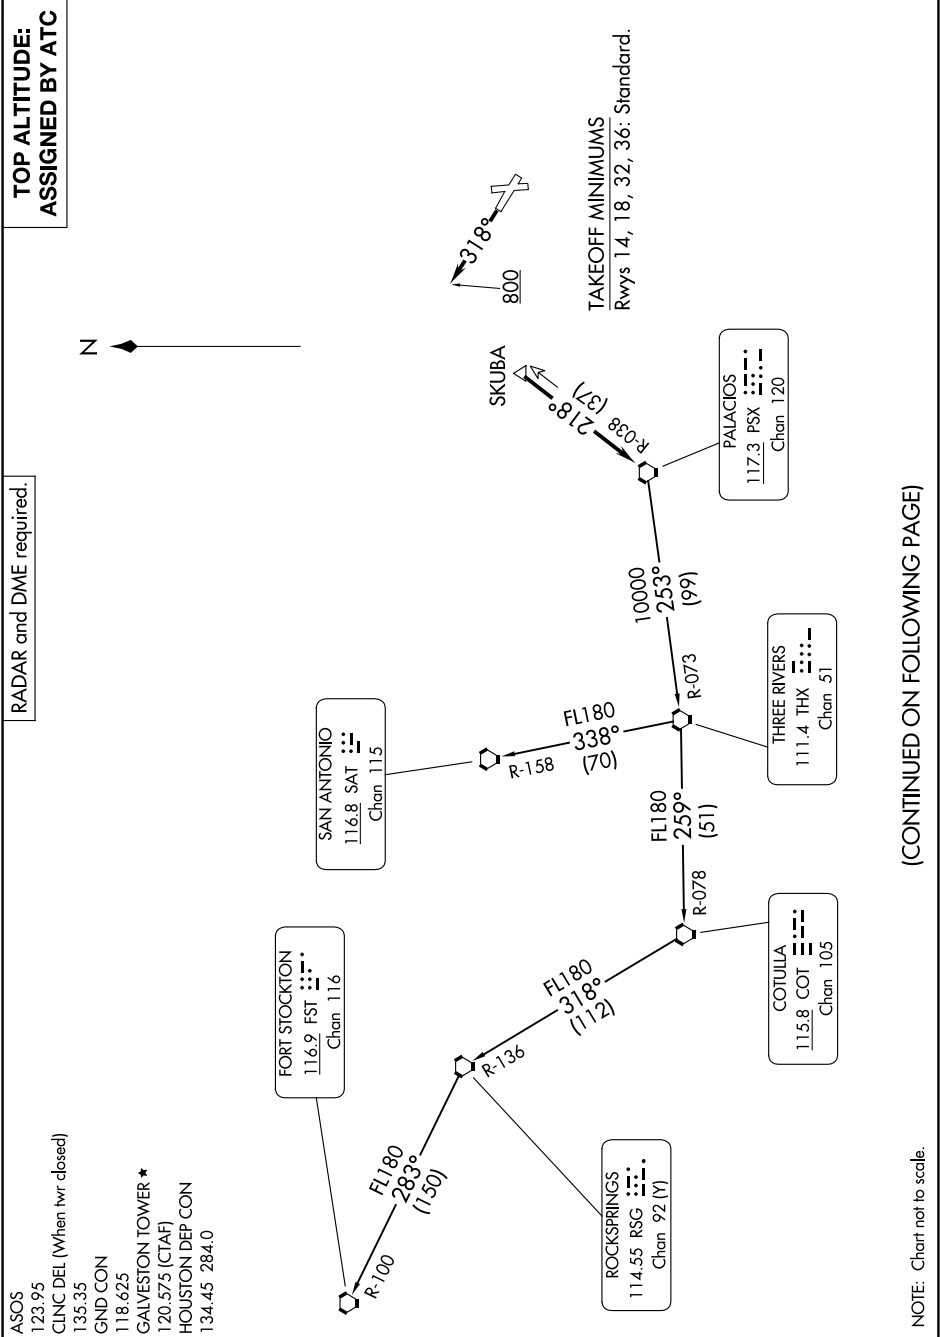

PALACIOS THREE DEPARTURE

SC-5, 20 MAR 2025 to 17 APR 2025

**TOP ALTITUDE:
ASSIGNED BY ATC**

RADAR and DME required.

- ASOS 123.95
- CLNC DEL (When hwr closed) 135.35
- GND CON 118.625
- GALVESTON TOWER ★ 120.575 (CTAF)
- HOUSTON DEP CON 134.45 284.0

TAKEOFF MINIMUMS
Rwys 14, 18, 32, 36: Standard.

(CONTINUED ON FOLLOWING PAGE)

SC-5, 20 MAR 2025 to 17 APR 2025

PALACIOS THREE DEPARTURE

NOTE: Chart not to scale.