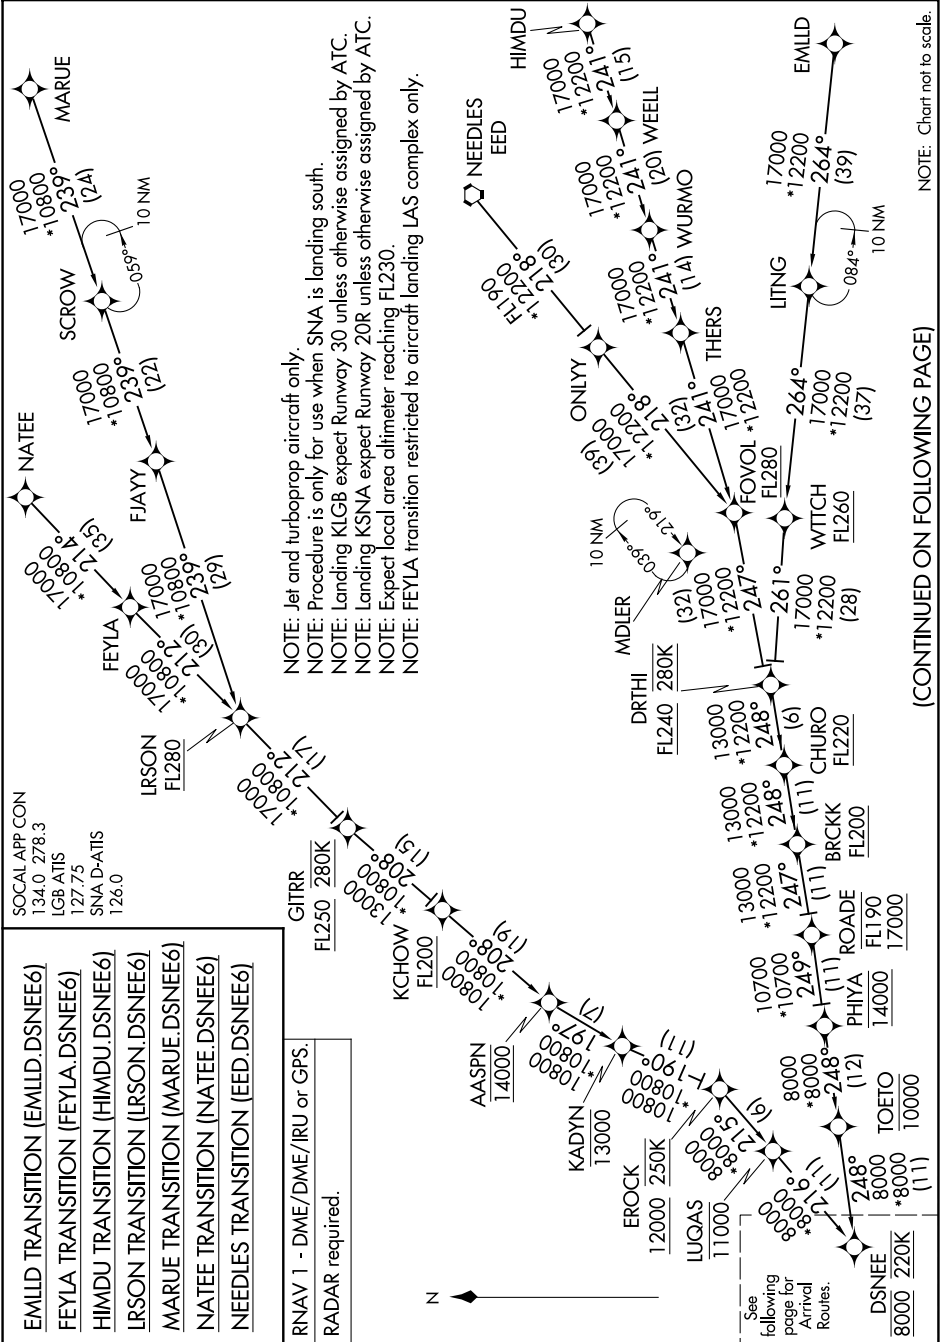

# DSNEE SIX ARRIVAL (RNAV) Transition Routes

LONG BEACH, CALIFORNIA

SW-3, 20 MAR 2025 to 17 APR 2025

(CONTINUED ON FOLLOWING PAGE)

# DSNEE SIX ARRIVAL (RNAV) Transition Routes

LONG BEACH, CALIFORNIA

SW-3, 20 MAR 2025 to 17 APR 2025