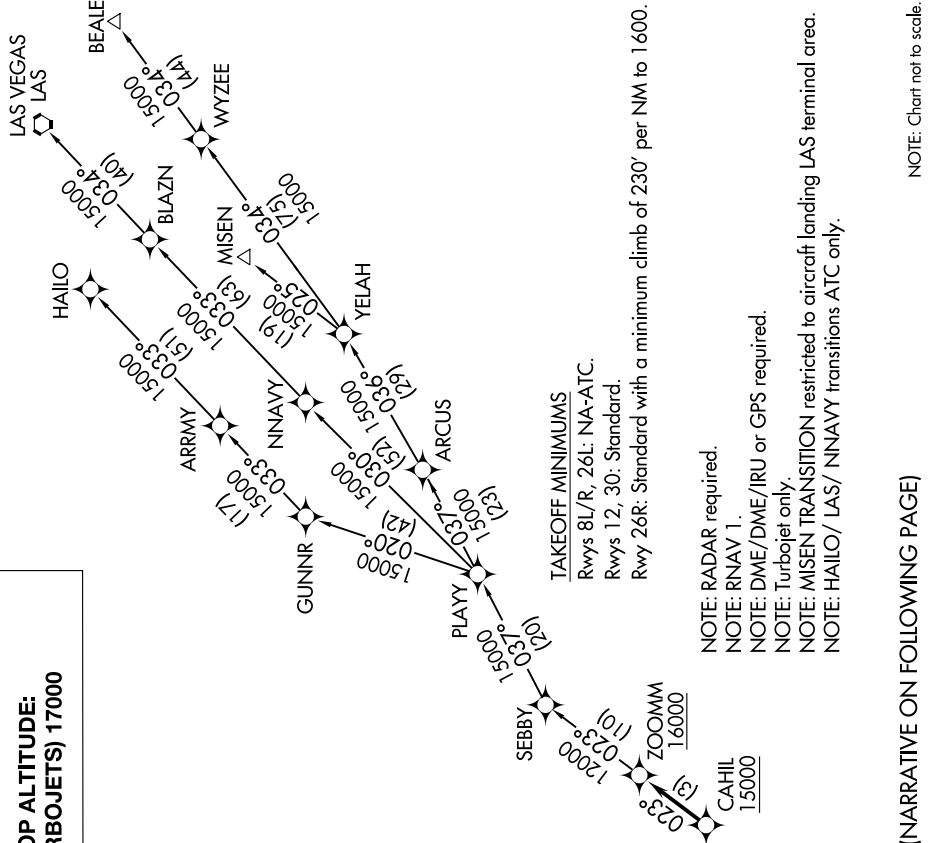

# ZOOMM THREE DEPARTURE (RNAV)

AL-236 (FAA)

LONG BEACH (DAUGHERTY FLD) (LGB)  
LONG BEACH, CALIFORNIA

SW-3, 20 MAR 2025 to 17 APR 2025

**TOP ALTITUDE:  
(TURBOJETS) 17000**

ATIS 127.75  
 CINCL DEL 118.15  
 GND CON 133.0, 257.6  
 SOCIAL DEP CON 125.35 316.125 (Rwy 12)  
 127.2 269.6 (Rwys 26R, 30)

# ZOOMM THREE DEPARTURE (RNAV)

(ZOOMM3.ZOOMM) 10SEP20

LONG BEACH, CALIFORNIA  
LONG BEACH (DAUGHERTY FLD) (LGB)

(NARRATIVE ON FOLLOWING PAGE)

NOTE: Chart not to scale.

SW-3, 20 MAR 2025 to 17 APR 2025