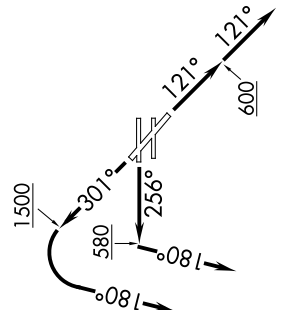

# ZOOMM THREE DEPARTURE (RNAV)

AL-236 (FAA)

LONG BEACH (DAUGHERTY FLD) (LGB)  
LONG BEACH, CALIFORNIA

SW-3, 20 MAR 2025 to 17 APR 2025

**TOP ALTITUDE:  
(TURBOJETS) 17000**

ATIS 127.75  
 CINCL DEL 118.15  
 GND CON 133.0, 257.6  
 SOCIAL DEP CON 125.35 316.125 (Rwy 12)  
 127.2 269.6 (Rwys 26R, 30)

# ZOOMM THREE DEPARTURE (RNAV)

(ZOOMM3.ZOOMM) 10SEP20

LONG BEACH, CALIFORNIA  
LONG BEACH (DAUGHERTY FLD) (LGB)

(NARRATIVE ON FOLLOWING PAGE)

NOTE: Chart not to scale.

SW-3, 20 MAR 2025 to 17 APR 2025