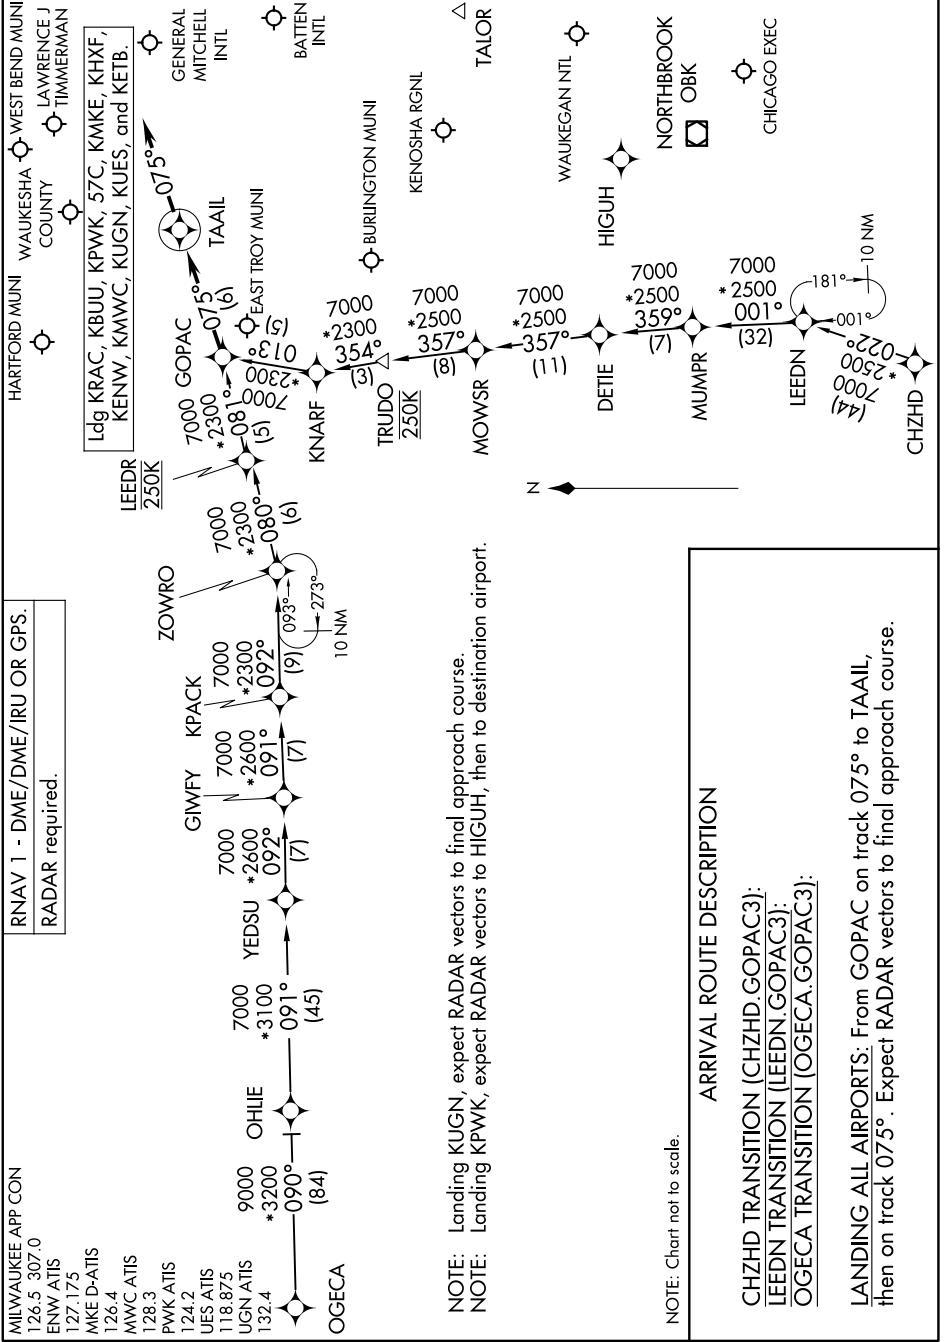

GOPAC THREE ARRIVAL(RNAV)

AL-262 (FAA)

MILWAUKEE, WISCONSIN

EC-3, 20 MAR 2025 to 17 APR 2025

GOPAC THREE ARRIVAL(RNAV)

MILWAUKEE, WISCONSIN

EC-3, 20 MAR 2025 to 17 APR 2025