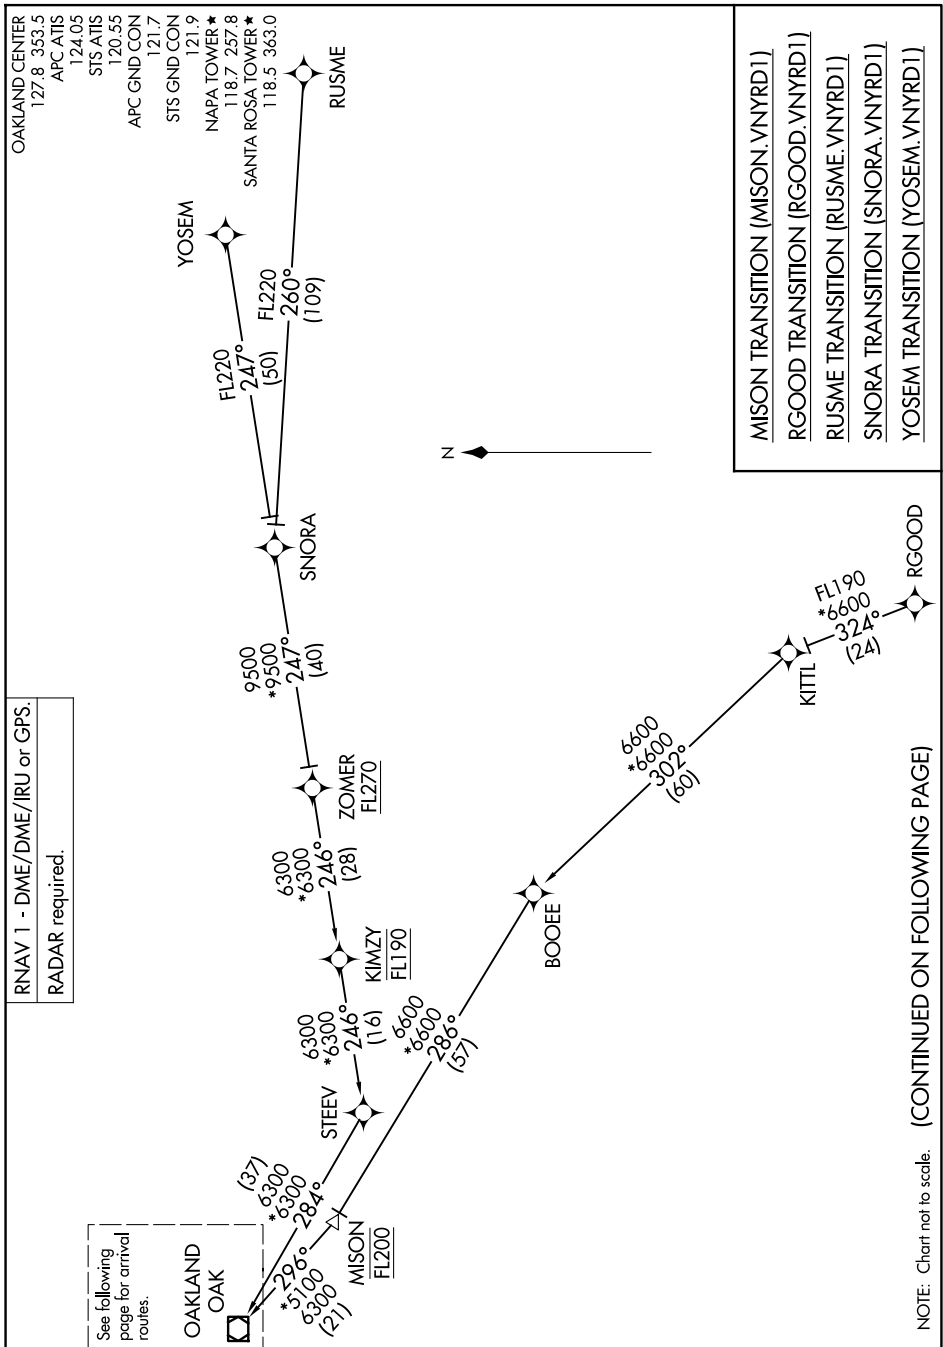

VNYRD ONE ARRIVAL (RNAV) Transition Routes

SW-2, 20 MAR 2025 to 17 APR 2025

SW-2, 20 MAR 2025 to 17 APR 2025