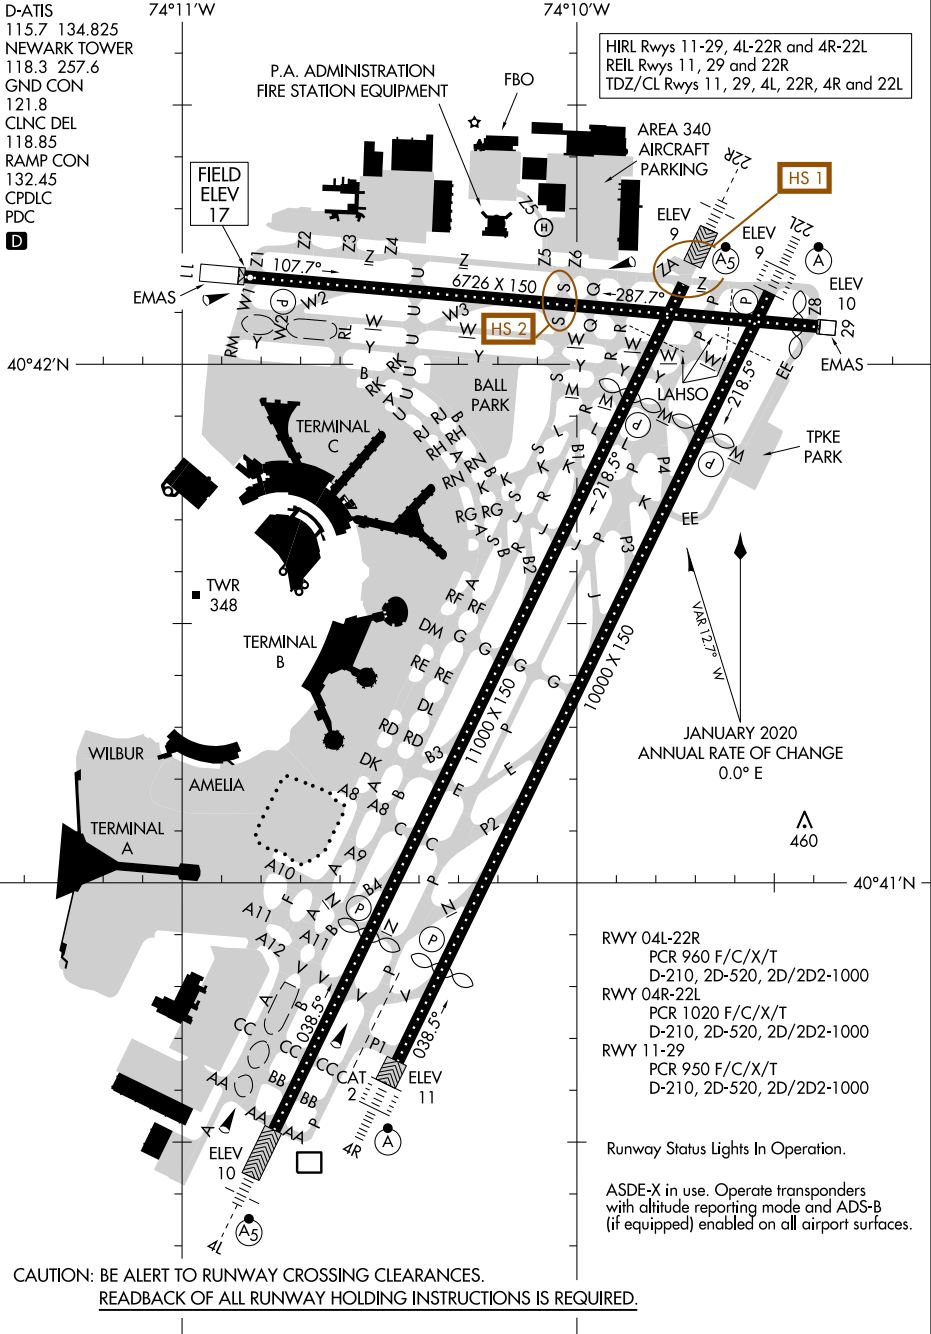

# AIRPORT DIAGRAM

AL-285 (FAA)

NEWARK LIBERTY INTL (EWR)  
NEWARK, NEW JERSEY

NE-2, 20 MAR 2025 to 17 APR 2025

NE-2, 20 MAR 2025 to 17 APR 2025

# AIRPORT DIAGRAM

NEWARK, NEW JERSEY  
NEWARK LIBERTY INTL (EWR)