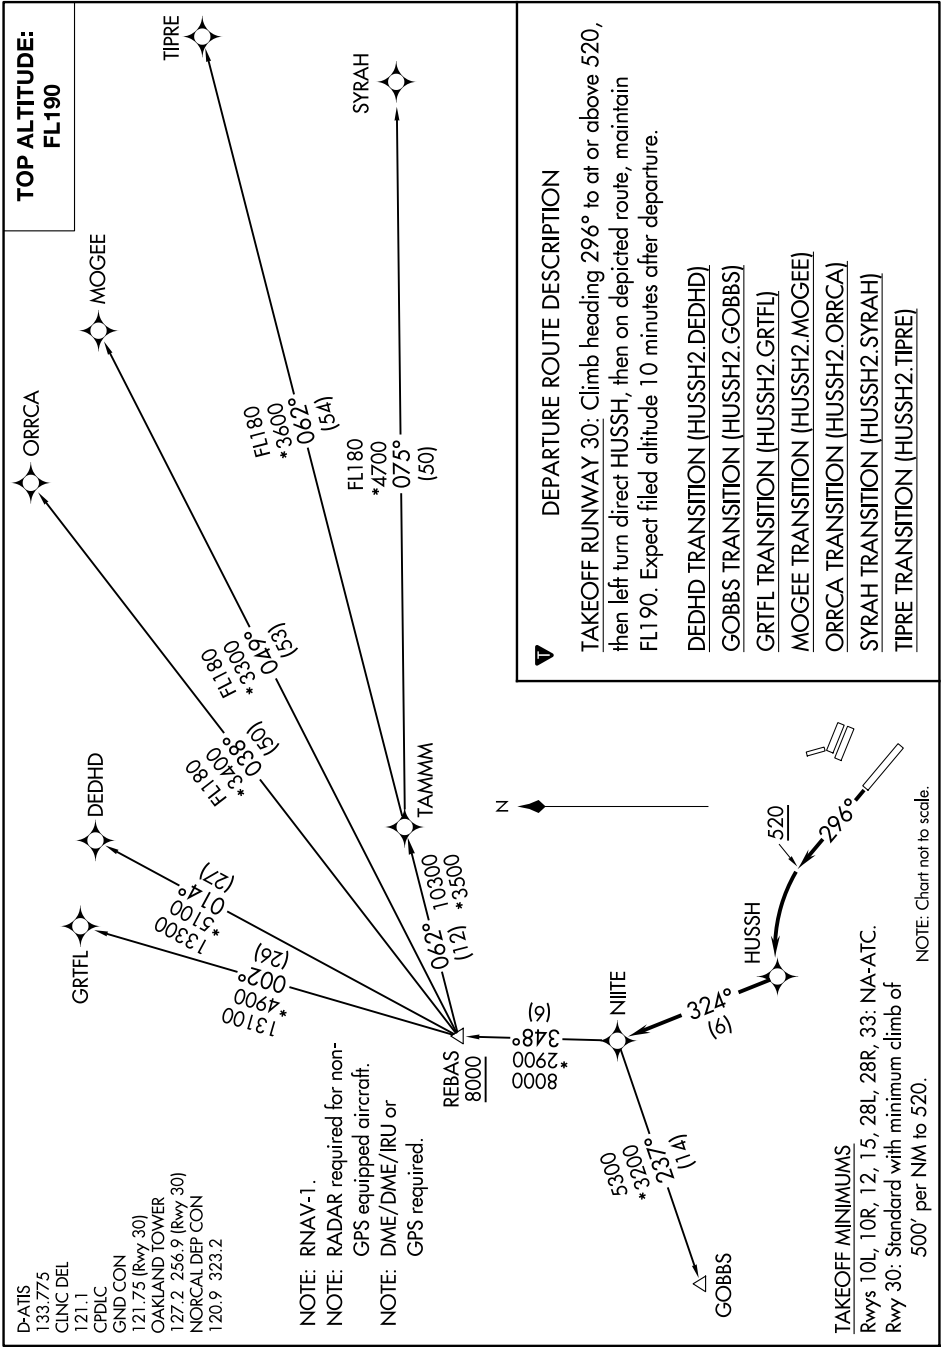

HUSSH TWO DEPARTURE (RNAV)

SW-2, 20 MAR 2025 to 17 APR 2025

SW-2, 20 MAR 2025 to 17 APR 2025

HUSSH TWO DEPARTURE (RNAV)